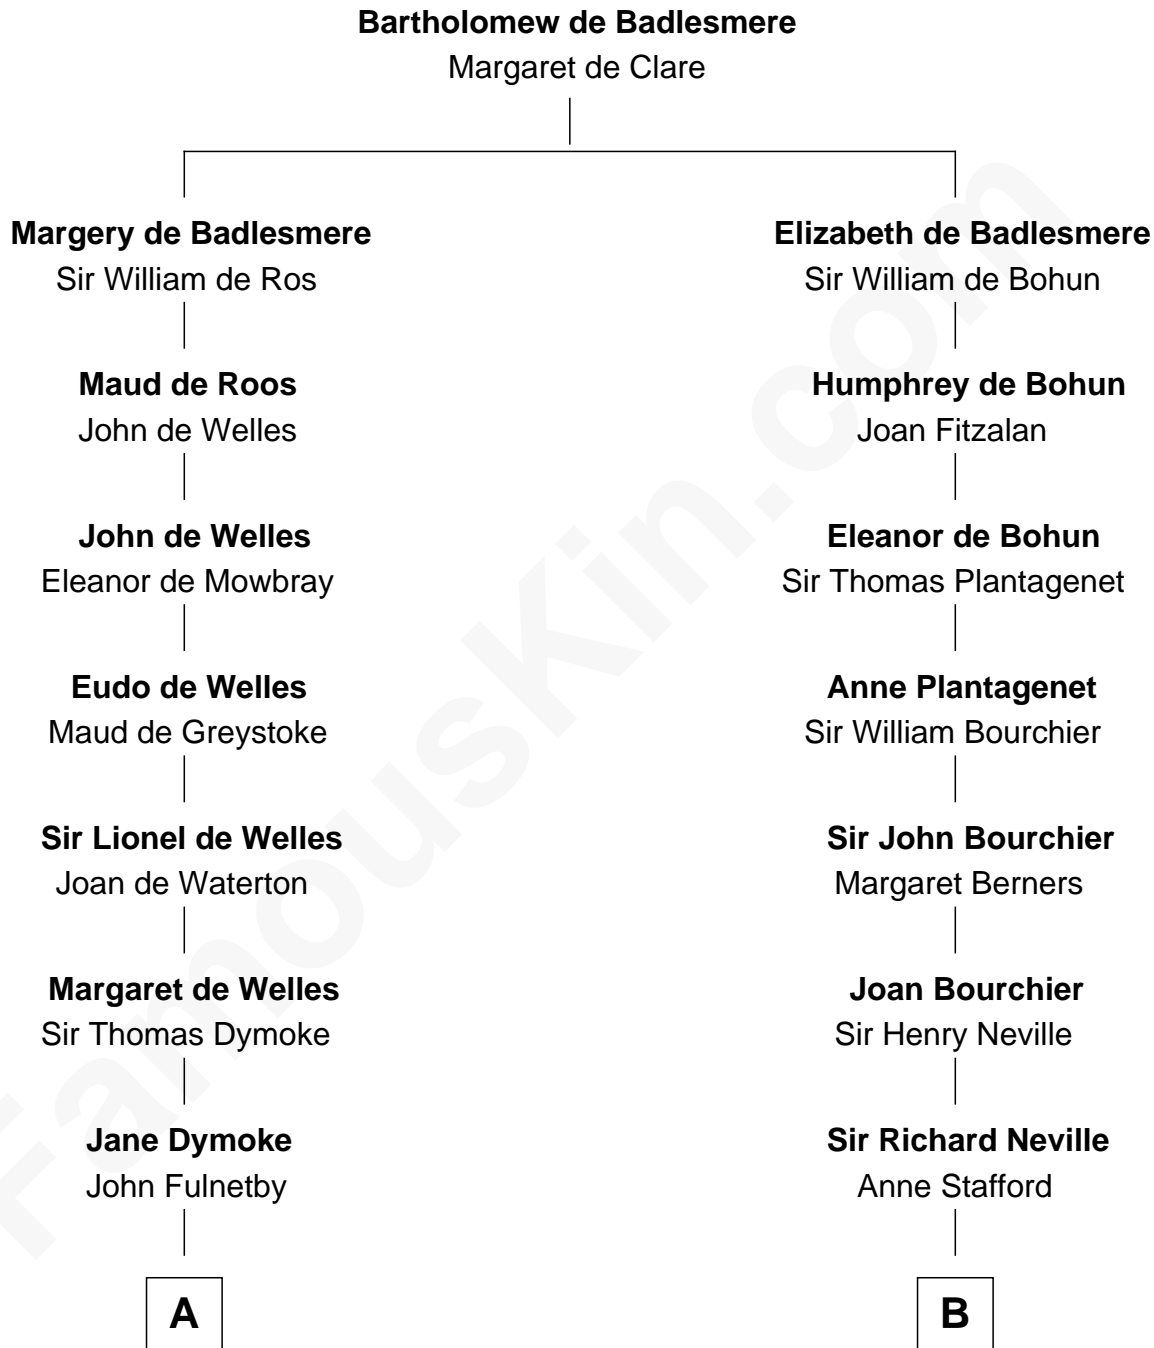

**FamousKin.com**  
**Relationship Chart of**  
**Ralph Waldo Emerson**  
*American Poet*

17th cousin 4 times removed of

**Jimmy Carter**  
*39th U.S. President*

**C**

|  
**Mary Kay**

John Pratt

|  
**James E. Pratt**

Sophonra C. Cowan

|  
**Nina Pratt**

William Archibald Carter

|  
**Earl Carter**

Lillian Gordy

|  
**Jimmy Carter**

*39th U.S. President*