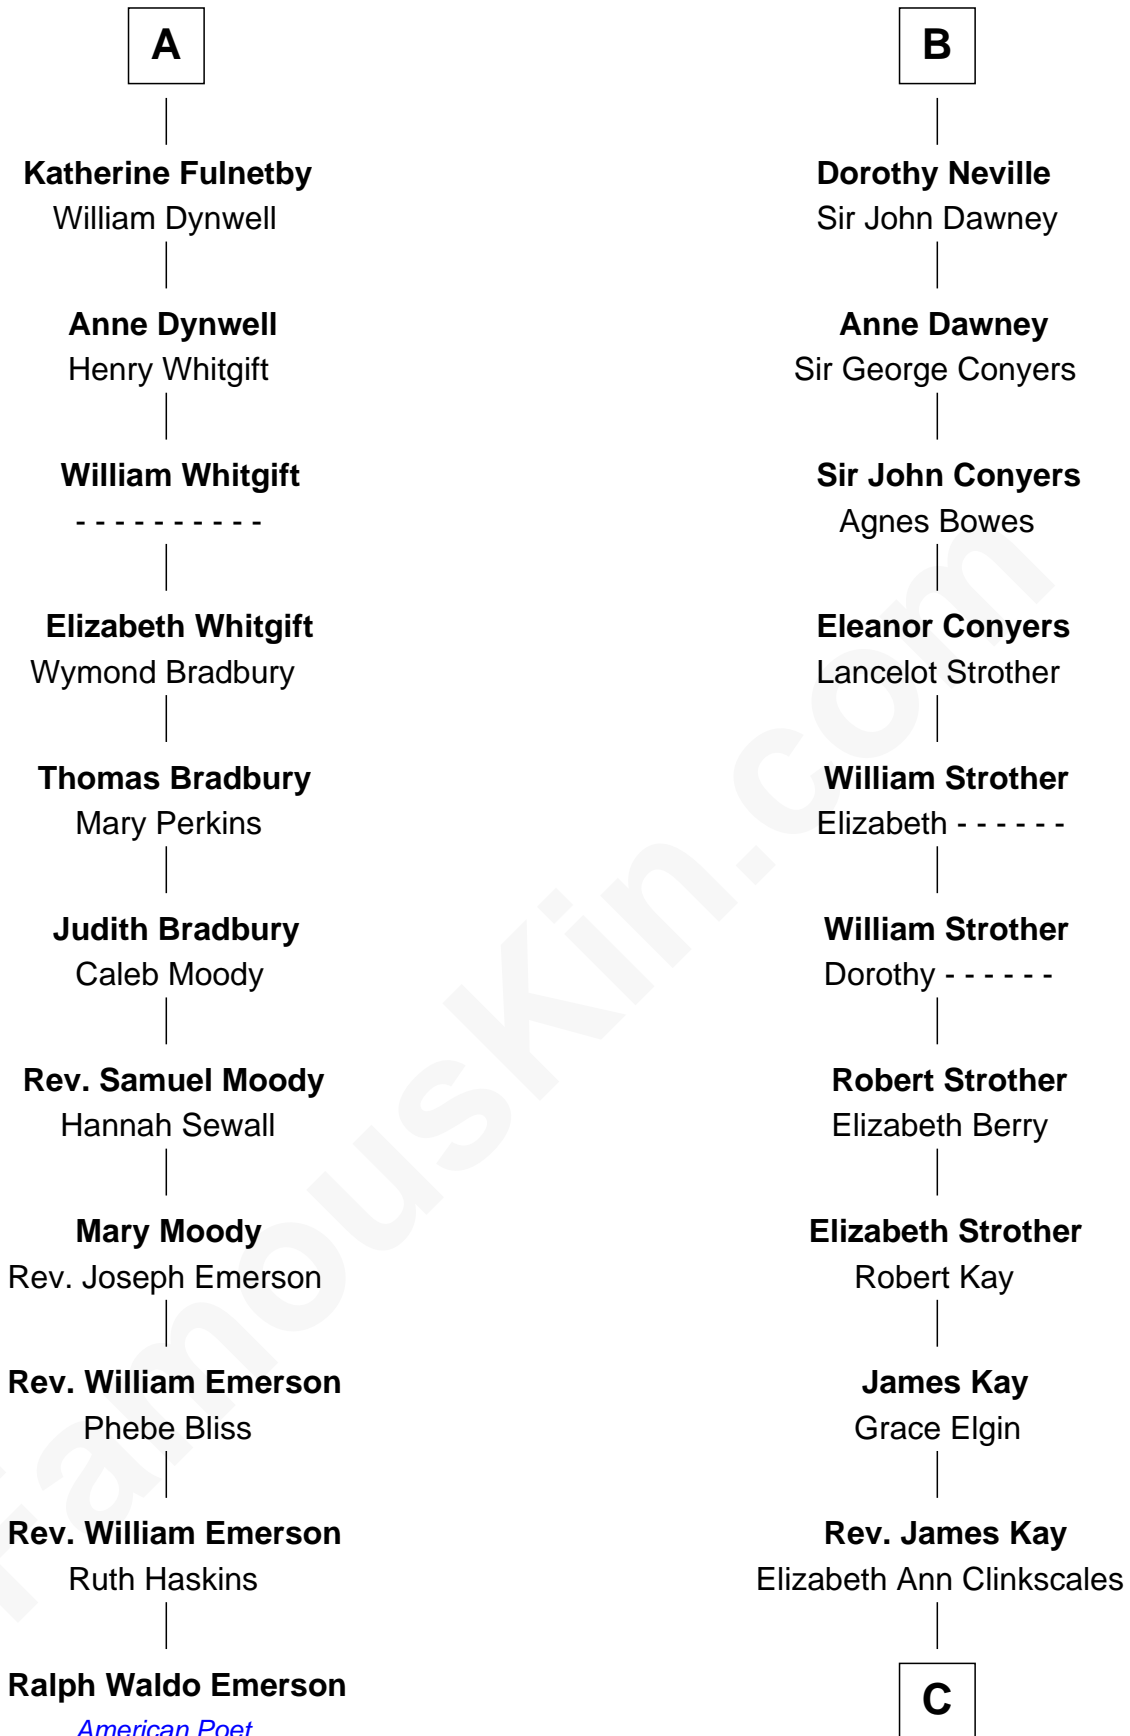

**FamousKin.com**  
**Relationship Chart of**  
**Ralph Waldo Emerson**  
*American Poet*

17th cousin 4 times removed of

**Jimmy Carter**  
*39th U.S. President*

**C**

|  
**Mary Kay**

John Pratt

|  
**James E. Pratt**

Sophonra C. Cowan

|  
**Nina Pratt**

William Archibald Carter

|  
**Earl Carter**

Lillian Gordy

|  
**Jimmy Carter**

*39th U.S. President*