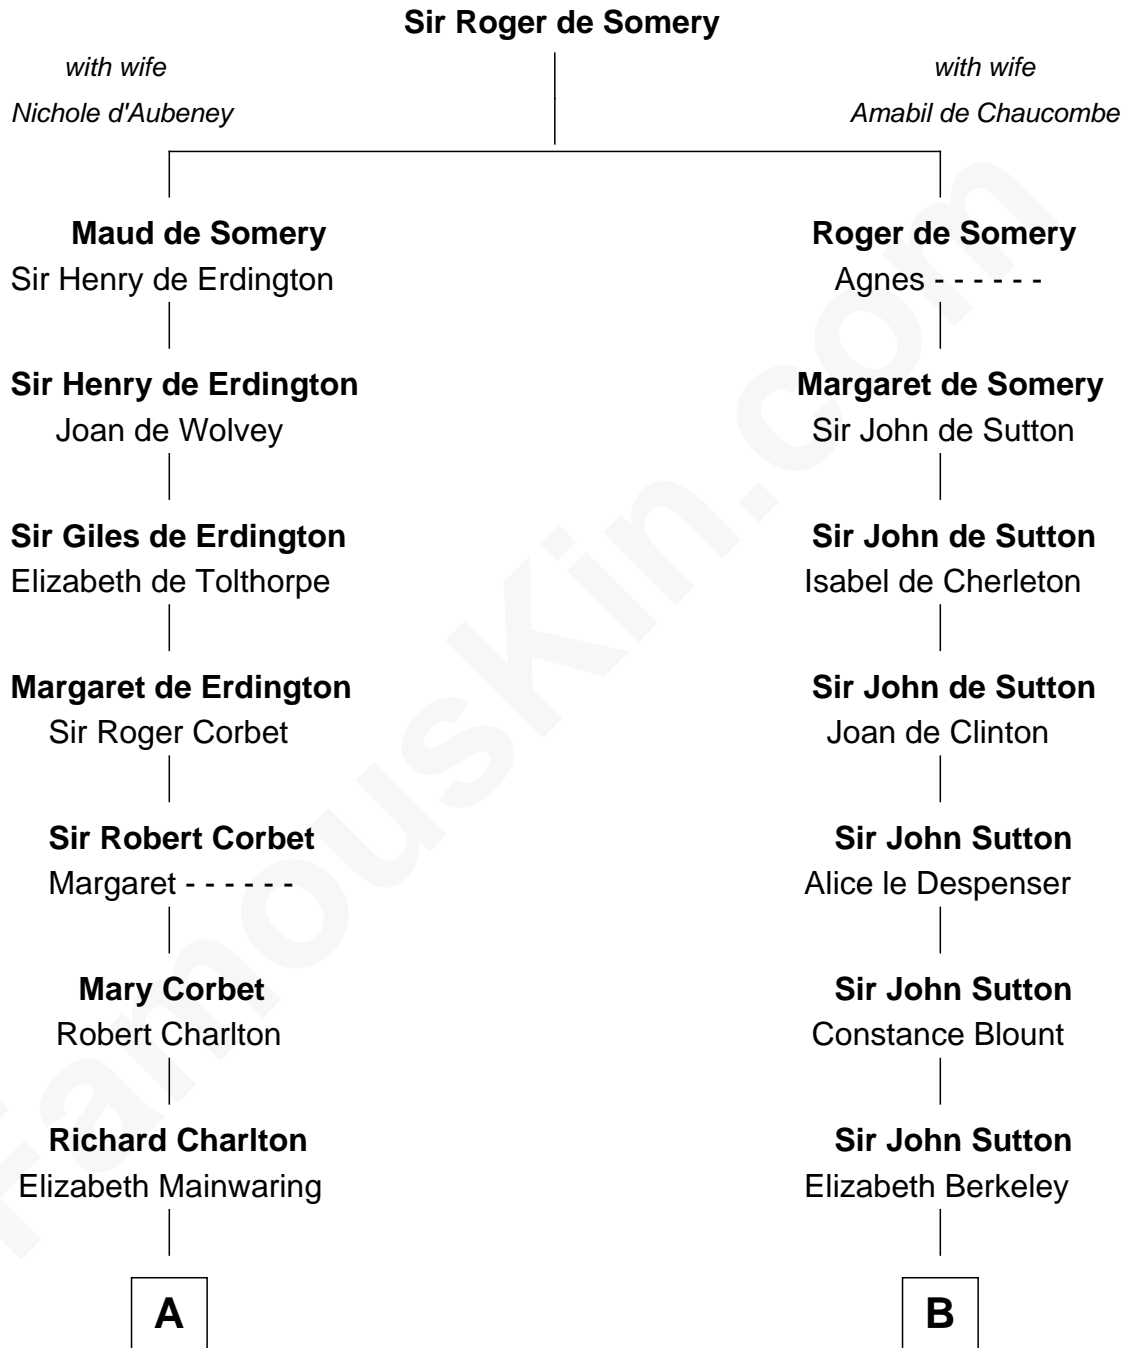

FamousKin.com
Relationship Chart of
Ralph Waldo Emerson
American Poet

17th cousin 4 times removed of
Sir Winston Churchill
Prime Minister of the United Kingdom

C

Jane Paget
George Stewart

Jane Stewart
Sir George Spencer-Churchill

Sir John Winston Spencer-Churchill
Frances Anne Emily Vane

Randolph Henry Spencer-Churchill
Jeanette Jerome

Sir Winston Churchill
Prime Minister of the United Kingdom

FamousKin.com