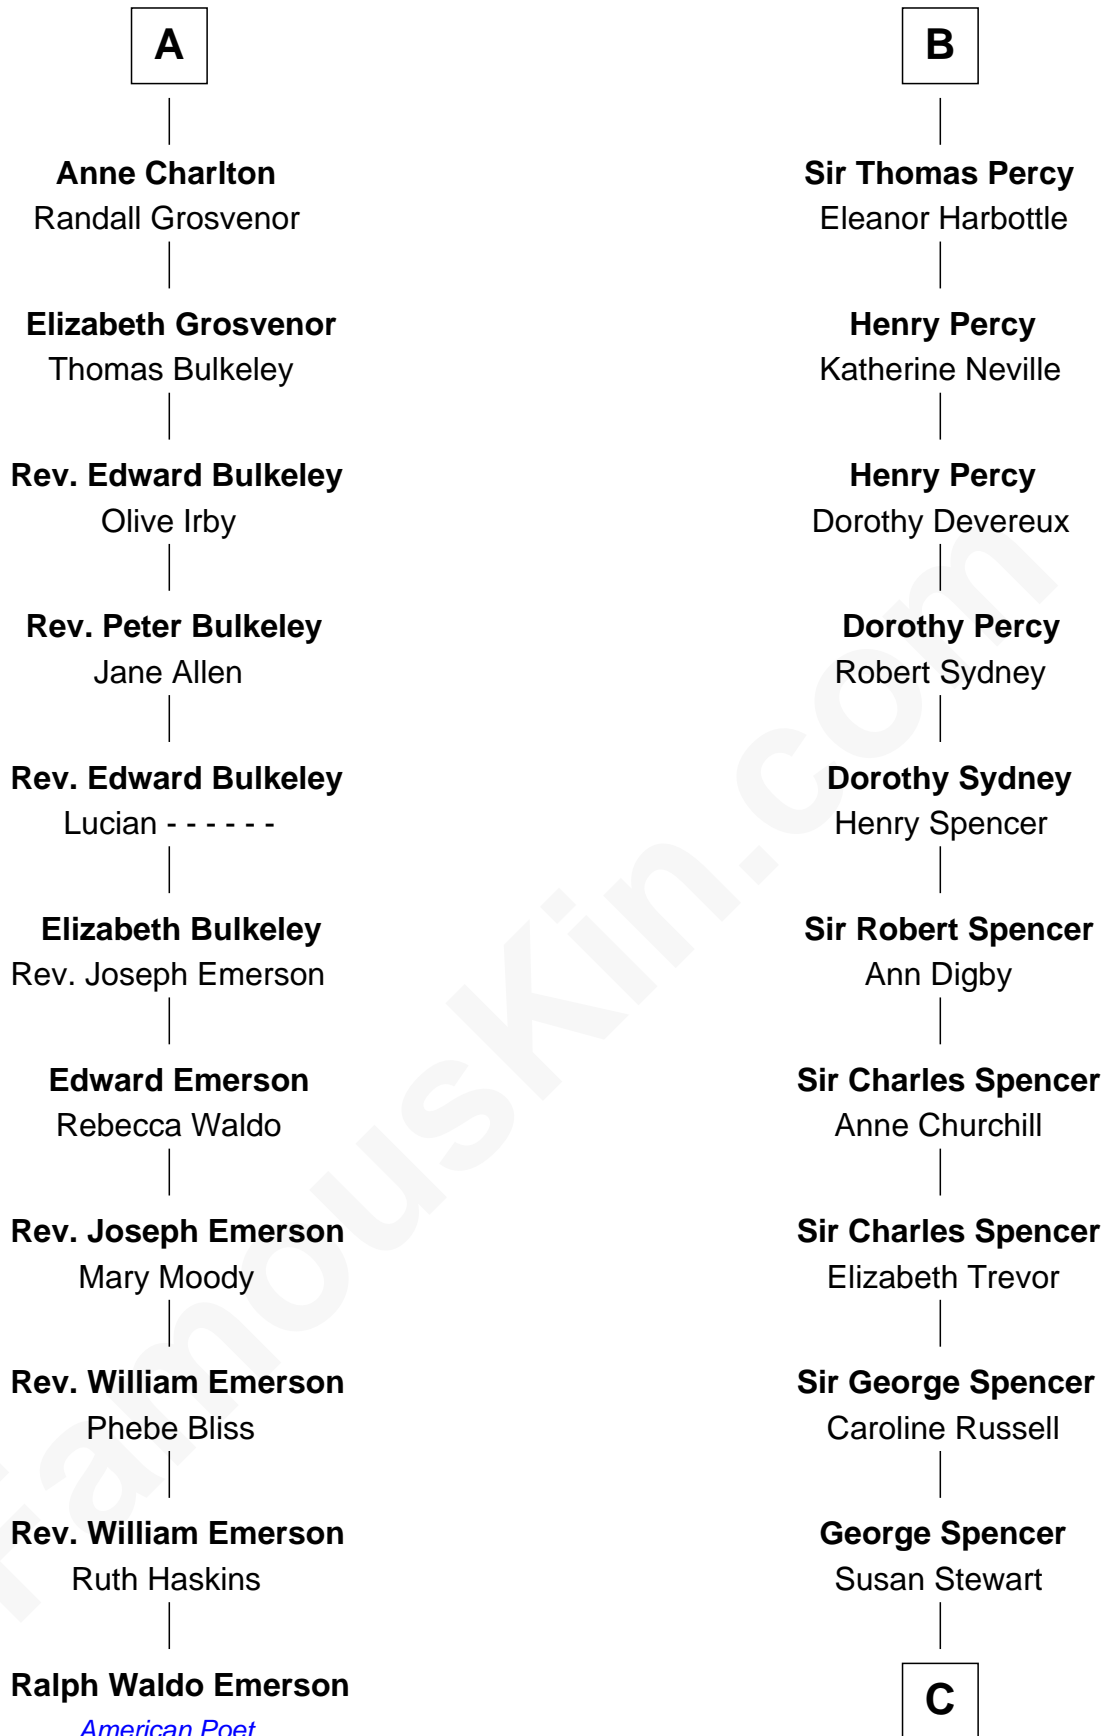

FamousKin.com
Relationship Chart of
Ralph Waldo Emerson
American Poet

17th cousin 3 times removed of
Sir Winston Churchill
Prime Minister of the United Kingdom

C

Sir George Spencer-Churchill

Jane Stewart

Sir John Winston Spencer-Churchill

Frances Anne Emily Vane

Randolph Henry Spencer-Churchill

Jeanette Jerome

Sir Winston Churchill

Prime Minister of the United Kingdom

FamousKin.com