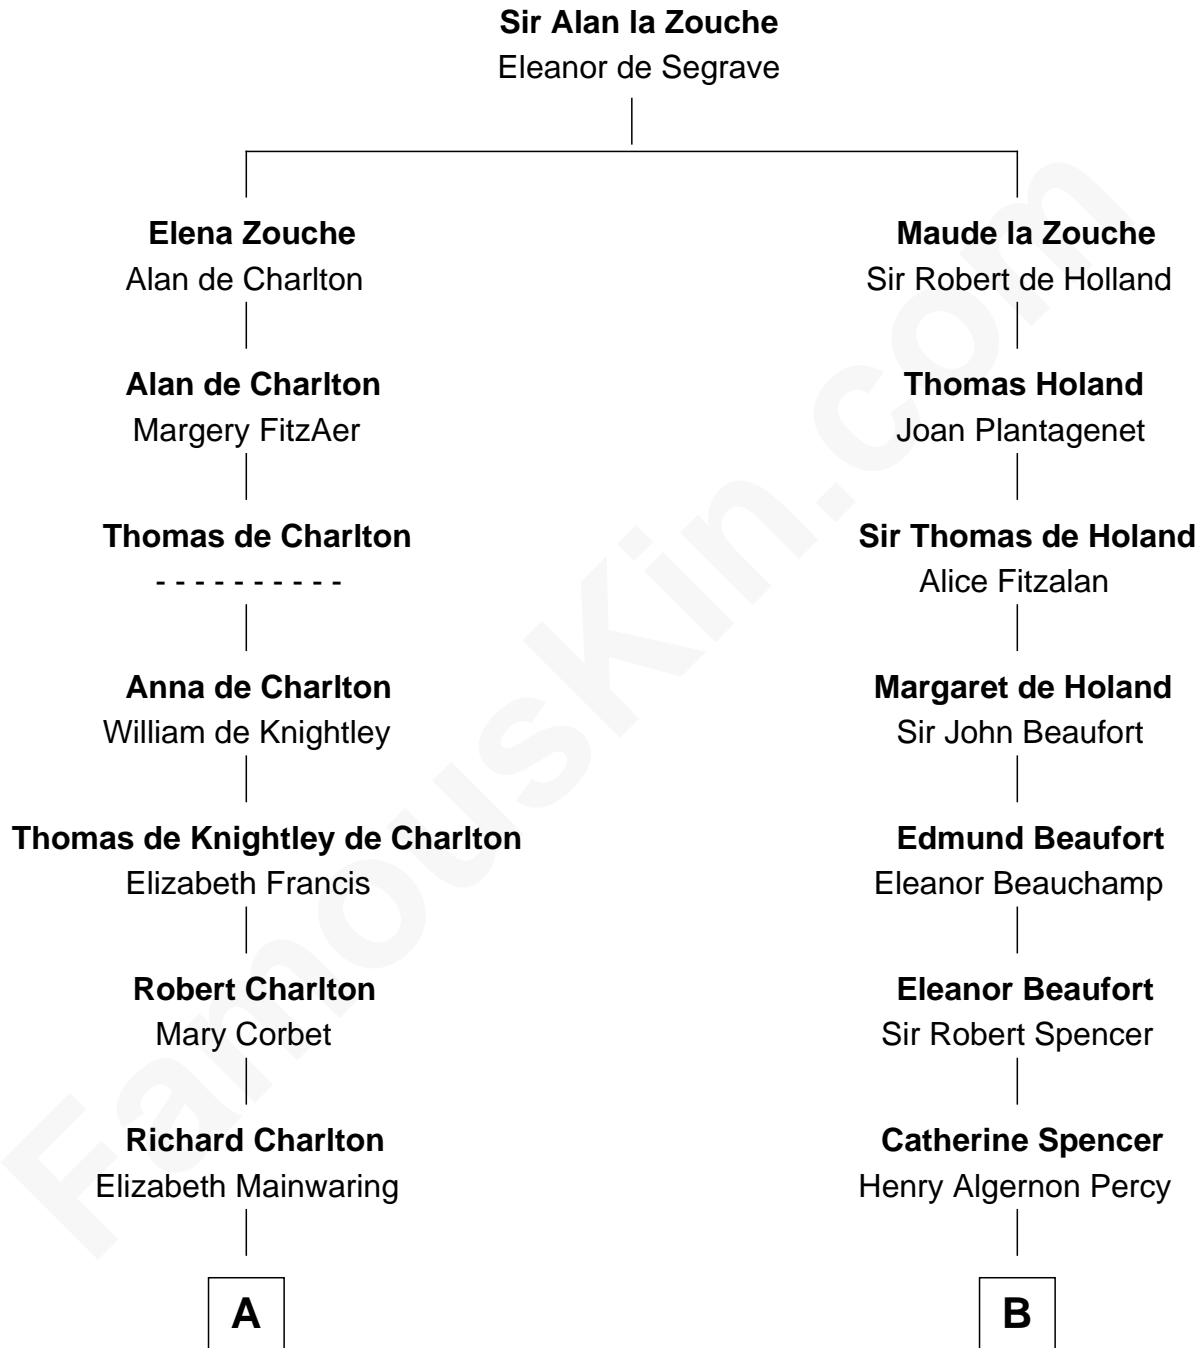

FamousKin.com
Relationship Chart of
Ralph Waldo Emerson
American Poet

17th cousin 3 times removed of
Sir Winston Churchill
Prime Minister of the United Kingdom

C

Sir George Spencer-Churchill

Jane Stewart

Sir John Winston Spencer-Churchill

Frances Anne Emily Vane

Randolph Henry Spencer-Churchill

Jeanette Jerome

Sir Winston Churchill

Prime Minister of the United Kingdom

FamousKin.com