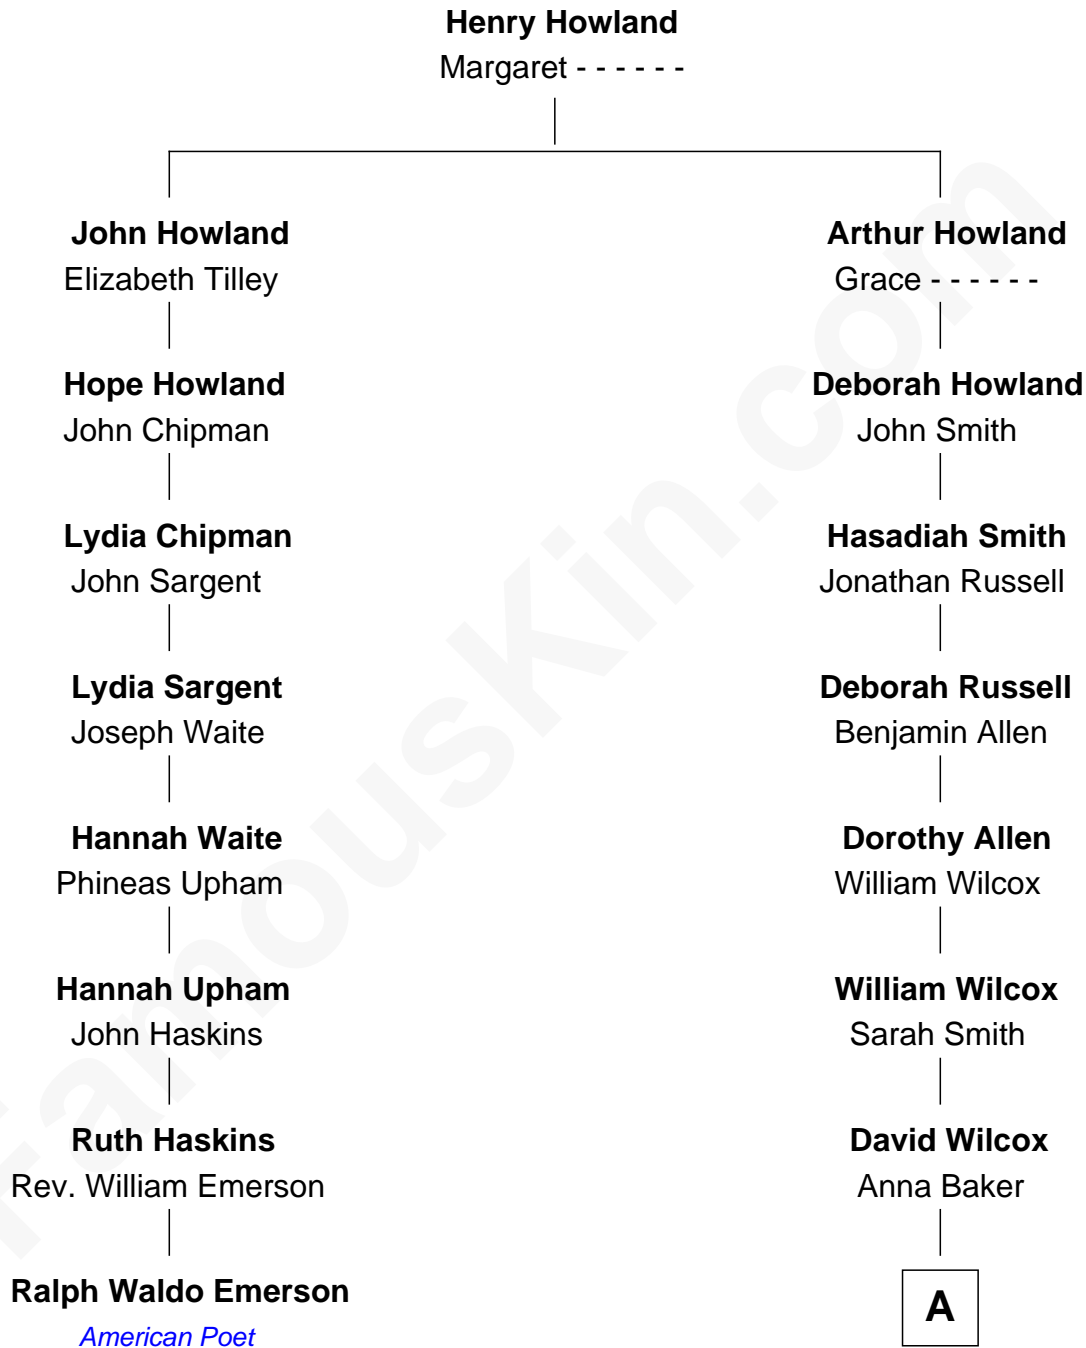

FamousKin.com
Relationship Chart of
Ralph Waldo Emerson
American Poet

7th cousin 3 times removed of
Sir Winston Churchill
Prime Minister of the United Kingdom

A

—
Clarissa Wilcox

Ambrose Hall

—
Clarissa Hall

Leonard Walter Jerome

—
Jeanette Jerome

Randolph Henry Spencer-Churchill

—
Sir Winston Churchill

Prime Minister of the United Kingdom