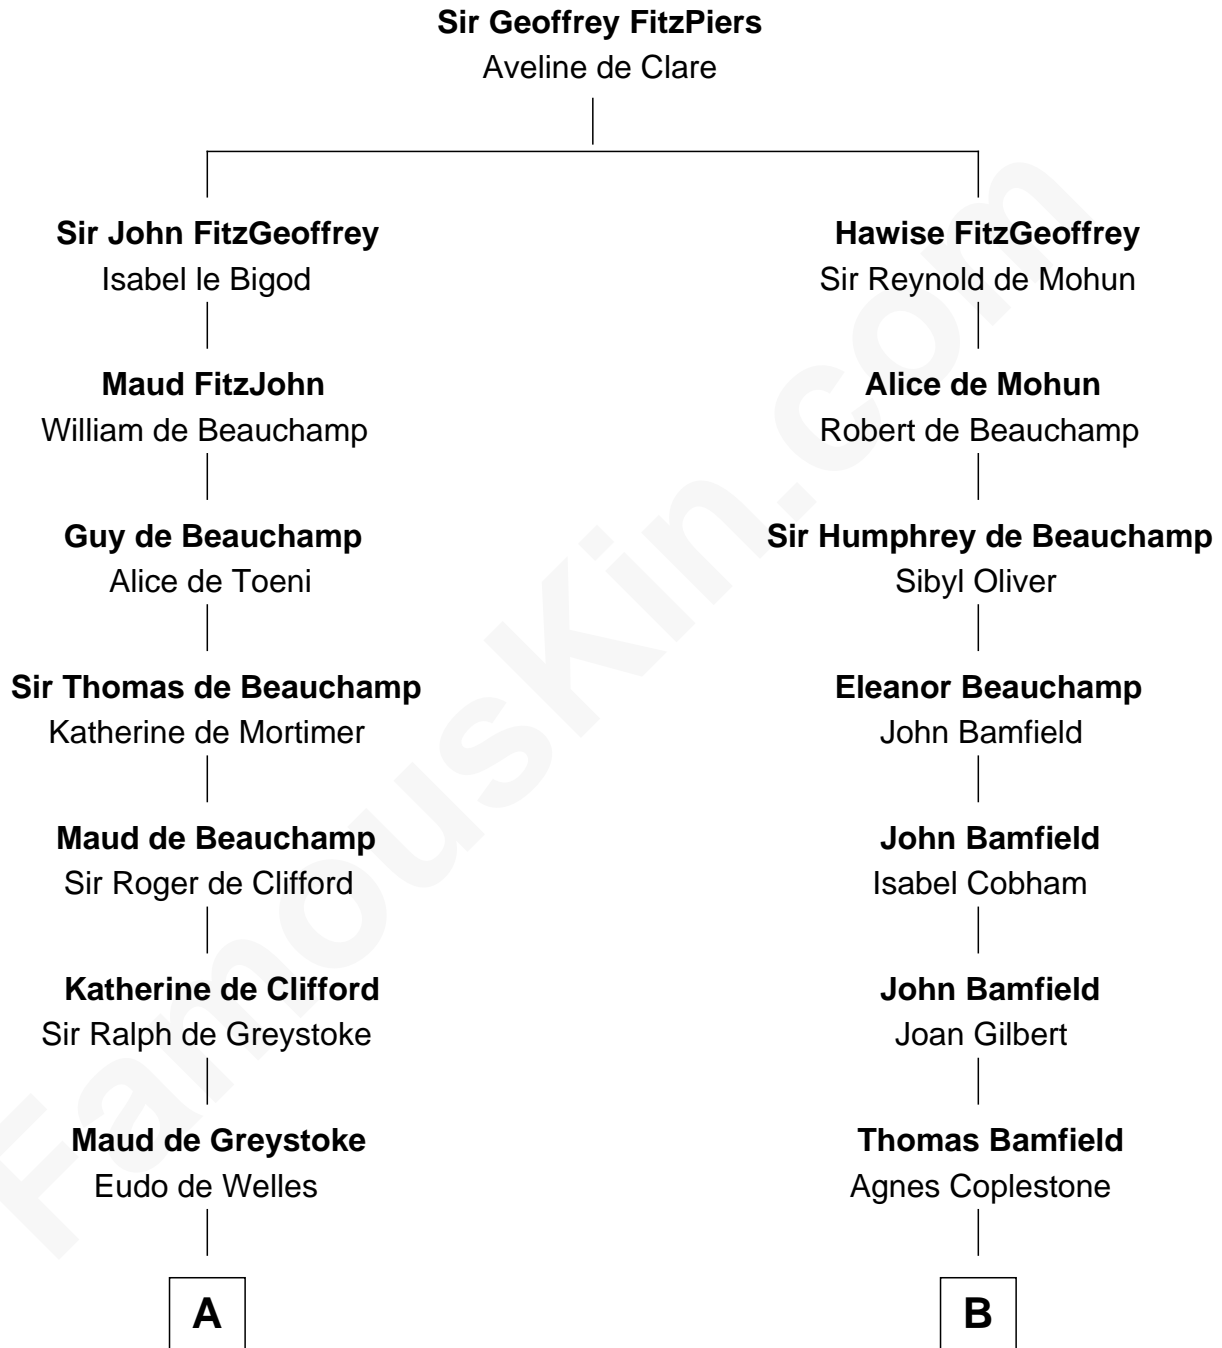

FamousKin.com
Relationship Chart of
Ralph Waldo Emerson
American Poet

20th cousin 1 time removed of
Rutherford B. Hayes
19th U.S. President

C

Mary Moody
Rev. Joseph Emerson
|
Rev. William Emerson
Phebe Bliss
|
Rev. William Emerson
Ruth Haskins
|
Ralph Waldo Emerson
American Poet

D

Sarah Trowbridge
John Russell
|
Rebecca Russell
Ezekiel Hayes
|
Rutherford Hayes
Chloe Smith
|
Rutherford Hayes
Sophia Birchard
|
Rutherford B. Hayes
19th U.S. President

FamousKin.com