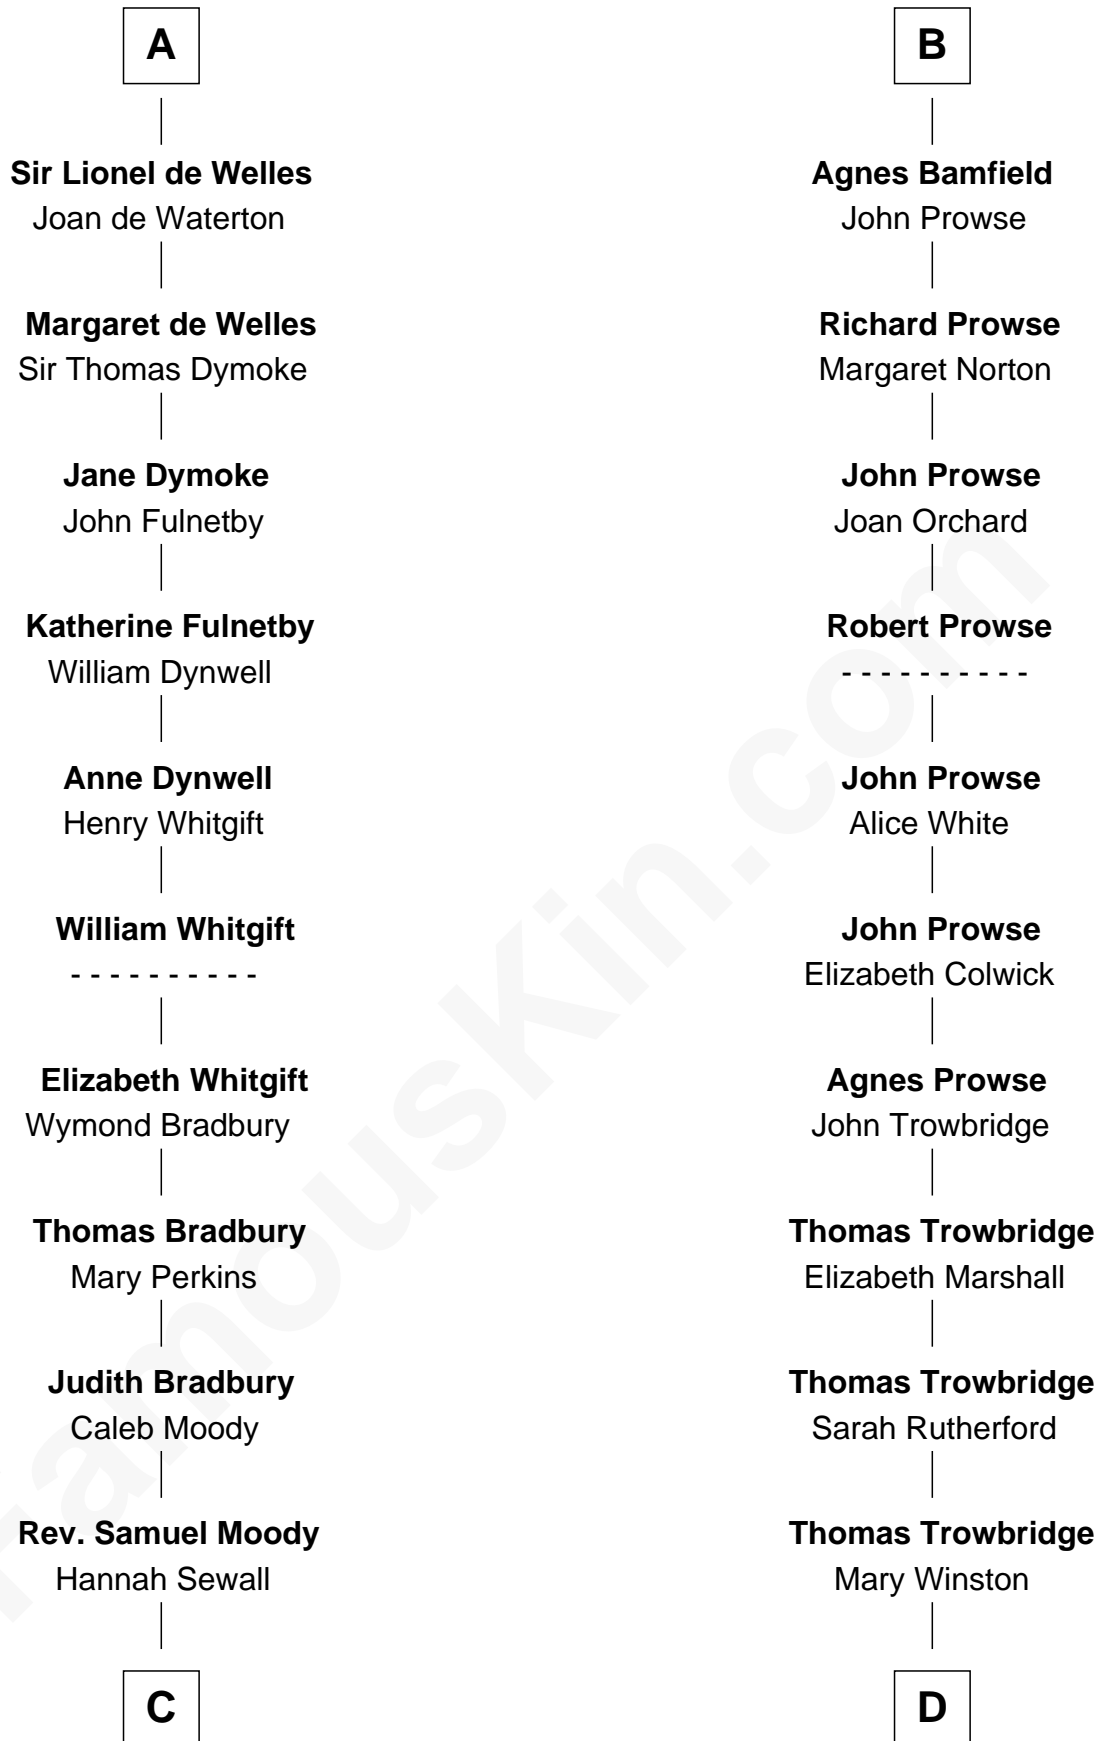

FamousKin.com
Relationship Chart of
Ralph Waldo Emerson
American Poet

20th cousin 1 time removed of
Rutherford B. Hayes
19th U.S. President

C

Mary Moody
Rev. Joseph Emerson
|
Rev. William Emerson
Phebe Bliss
|
Rev. William Emerson
Ruth Haskins
|
Ralph Waldo Emerson
American Poet

D

Sarah Trowbridge
John Russell
|
Rebecca Russell
Ezekiel Hayes
|
Rutherford Hayes
Chloe Smith
|
Rutherford Hayes
Sophia Birchard
|
Rutherford B. Hayes
19th U.S. President

FamousKin.com