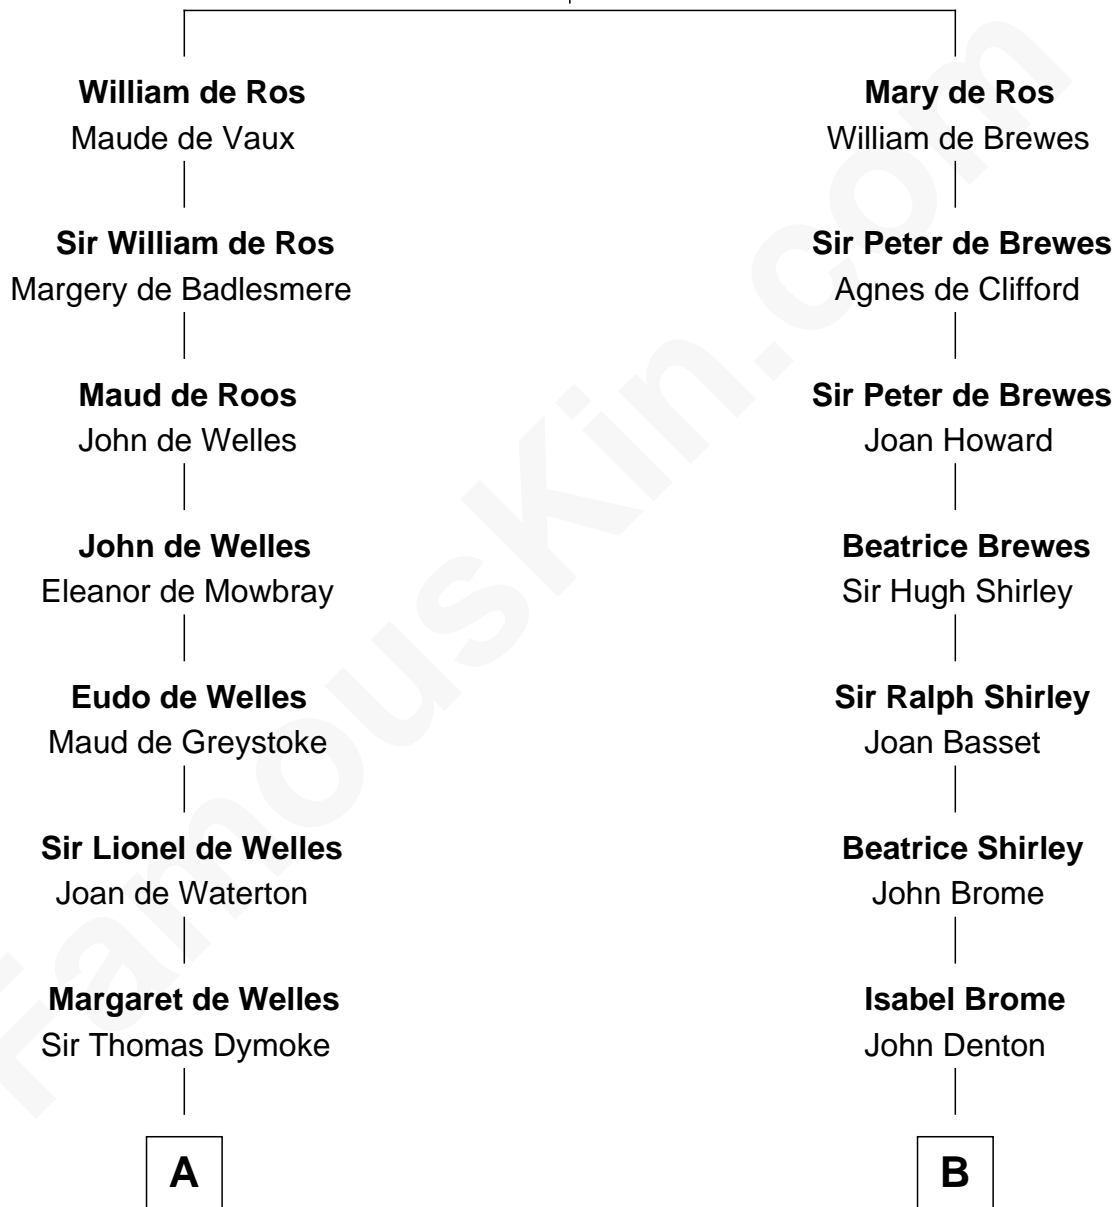

FamousKin.com
Relationship Chart of
Ralph Waldo Emerson
American Poet

18th cousin 1 time removed of
Rutherford B. Hayes
19th U.S. President

Sir Robert de Ros
 Isabel de Aubeney

C

Rev. William Emerson

Ruth Haskins

Ralph Waldo Emerson

American Poet

D

Chloe Smith

Rutherford Hayes

Rutherford Hayes

Sophia Birchard

Rutherford B. Hayes

19th U.S. President

FamousKin.com