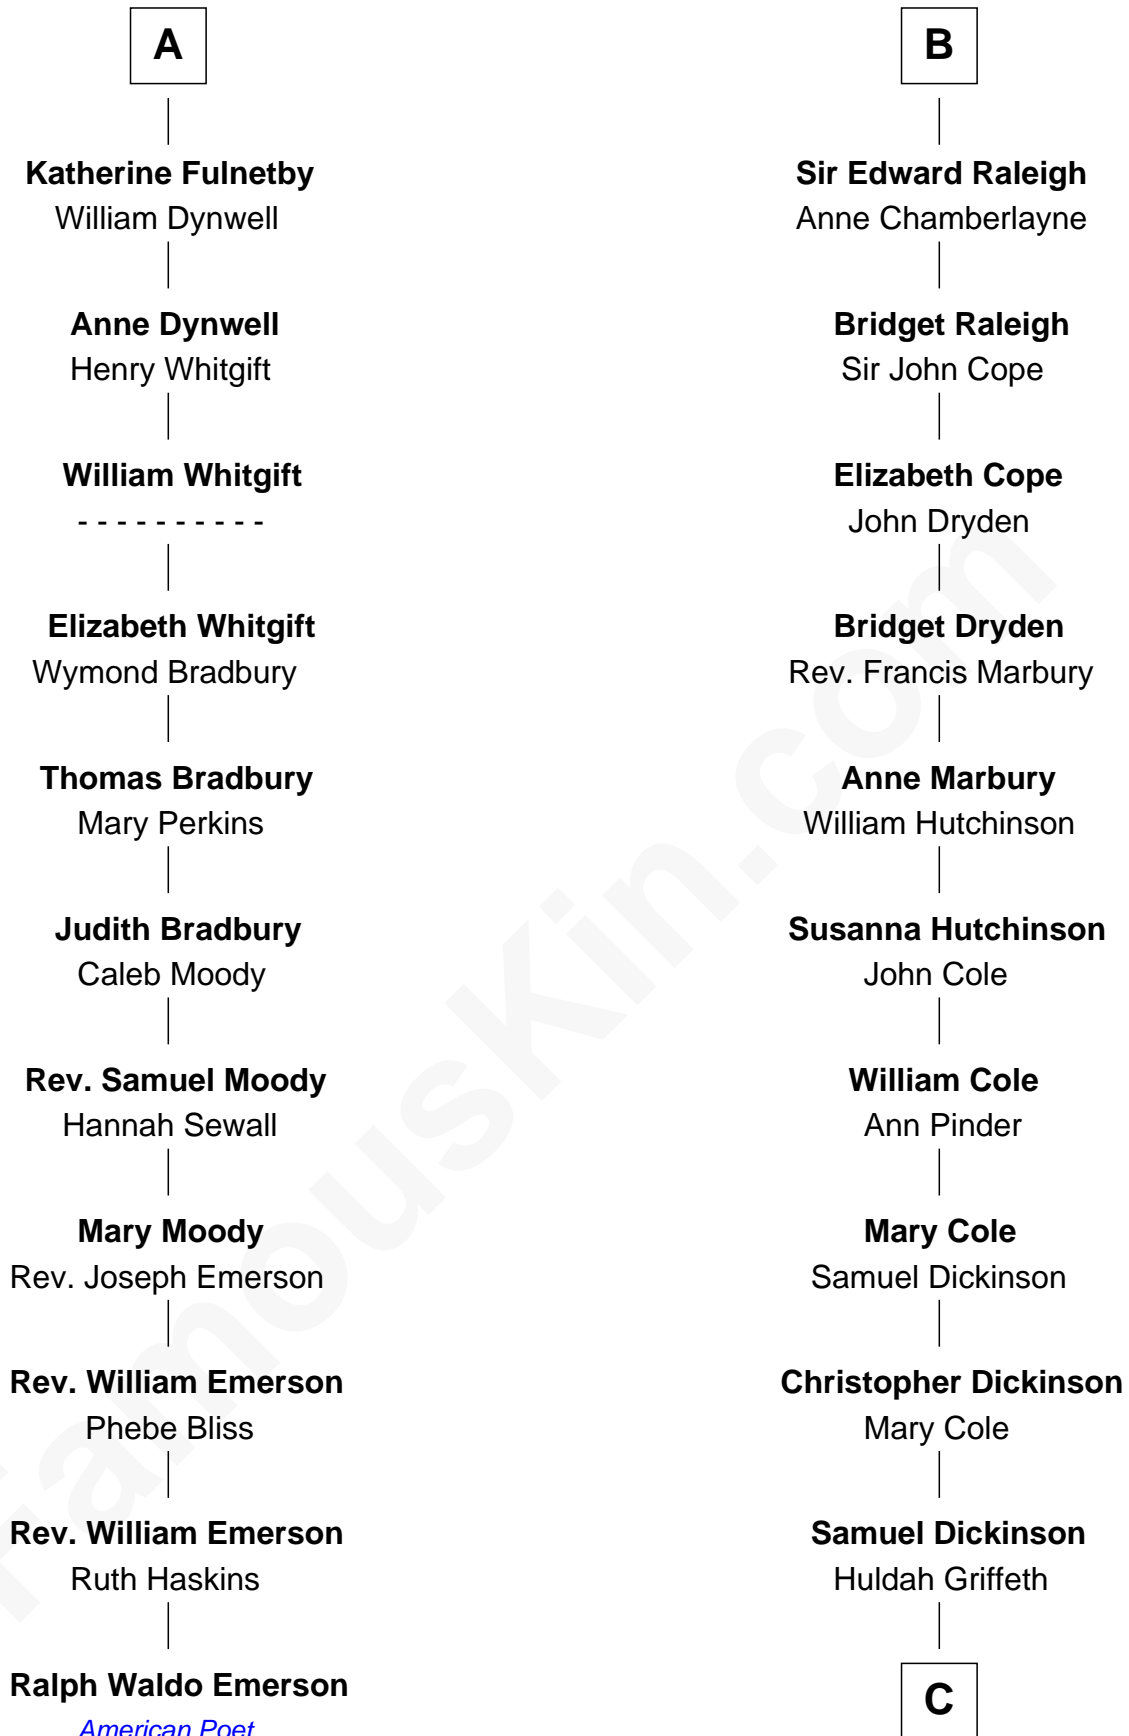

FamousKin.com

Relationship Chart of Ralph Waldo Emerson

American Poet

17th cousin 4 times removed of

George Romney

43rd Governor of Michigan

Sir Hugh I de Audley

Iseult de Mortimer

C

Charity Dickinson

Jared Pratt

Parley Parker Pratt

Mary Woods

Helaman Pratt

Anna Johanna Dorothy Wilcken

Anna Amelia Pratt

Gaskell Samuel Romney

George Romney

43rd Governor of Michigan