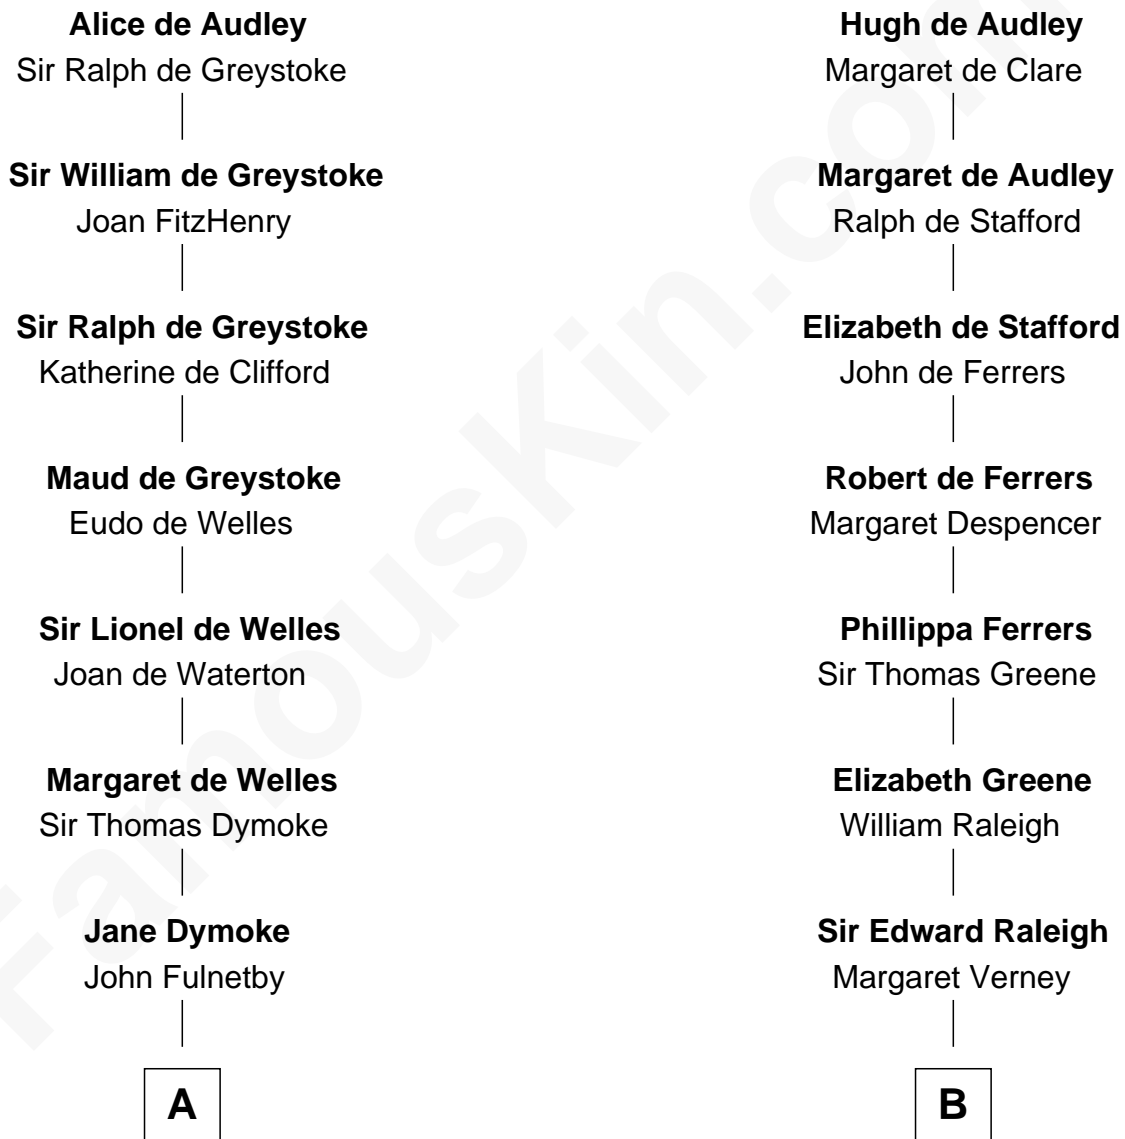

FamousKin.com

Relationship Chart of Ralph Waldo Emerson

American Poet

17th cousin 4 times removed of

George Romney

43rd Governor of Michigan

Sir Hugh I de Audley

Iseult de Mortimer

C

Charity Dickinson

Jared Pratt

Parley Parker Pratt

Mary Woods

Helaman Pratt

Anna Johanna Dorothy Wilcken

Anna Amelia Pratt

Gaskell Samuel Romney

George Romney

43rd Governor of Michigan