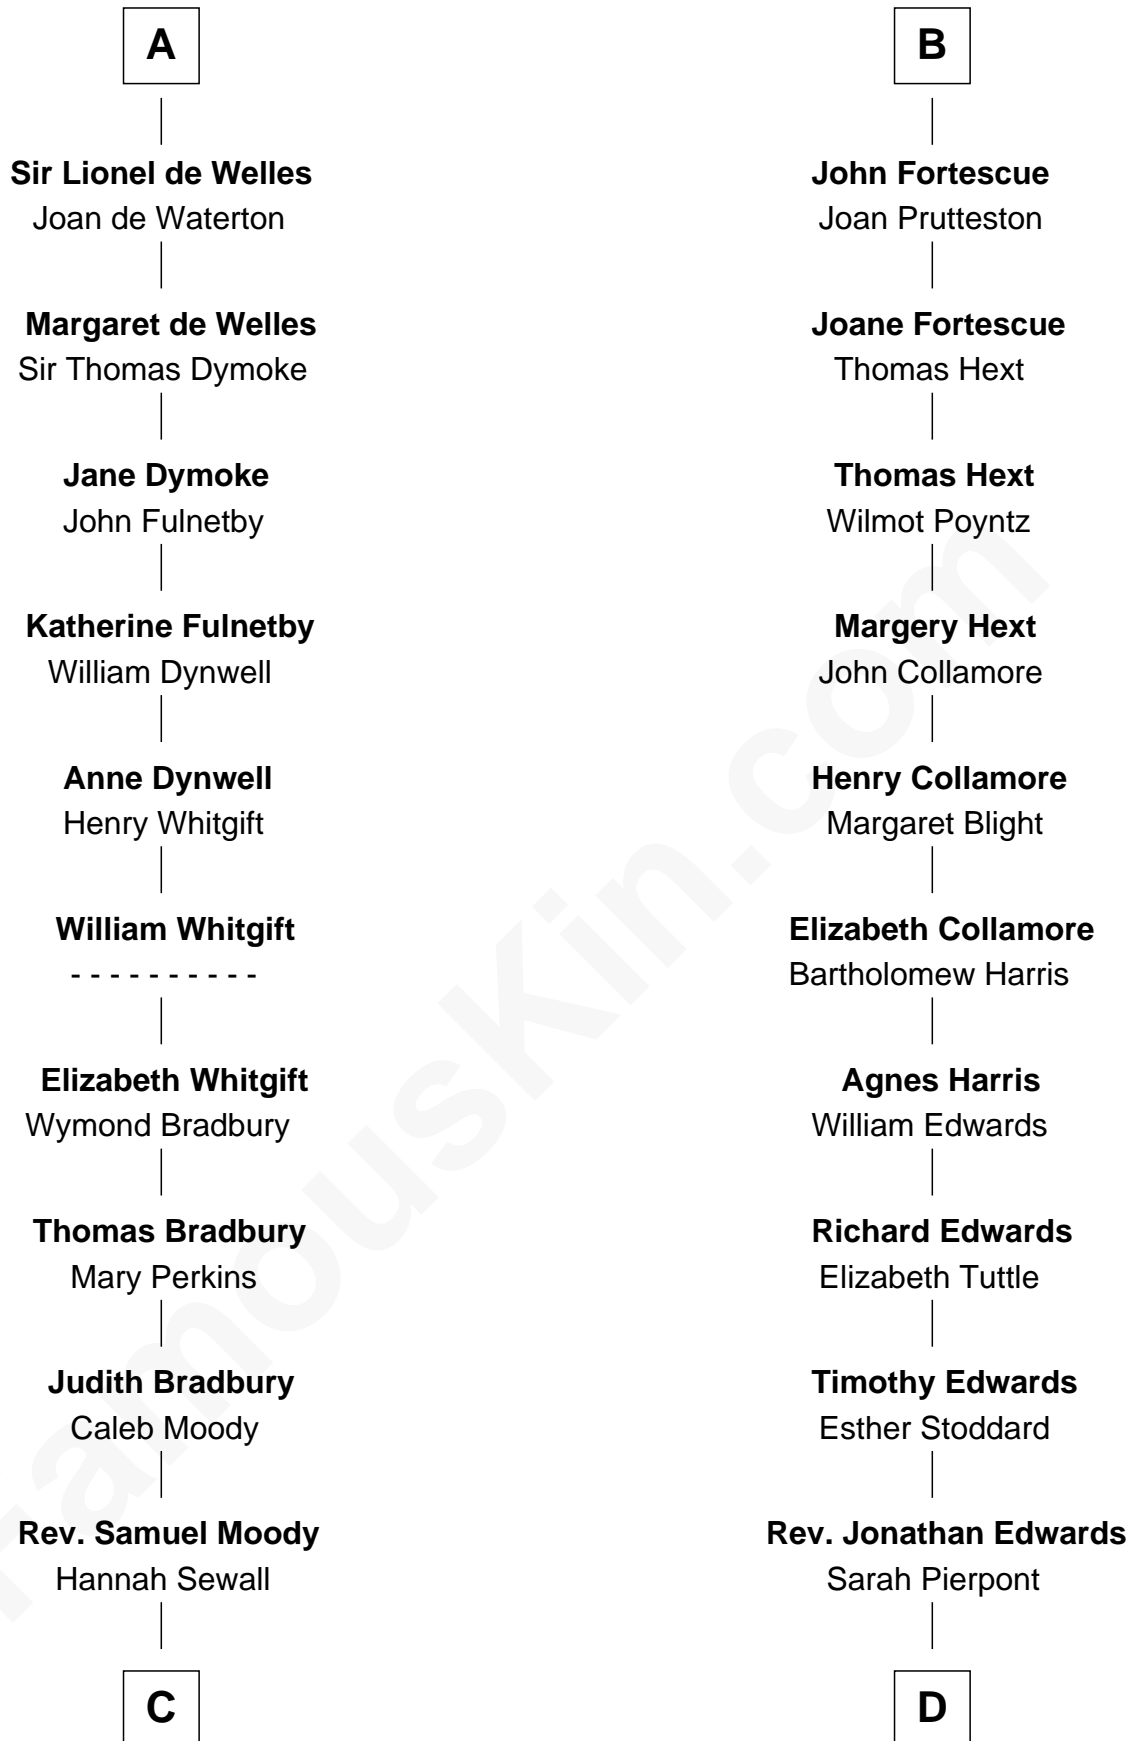

FamousKin.com
Relationship Chart of
Ralph Waldo Emerson
American Poet

18th cousin 2 times removed of
Aaron Burr
Killed Alexander Hamilton

FamousKin.com