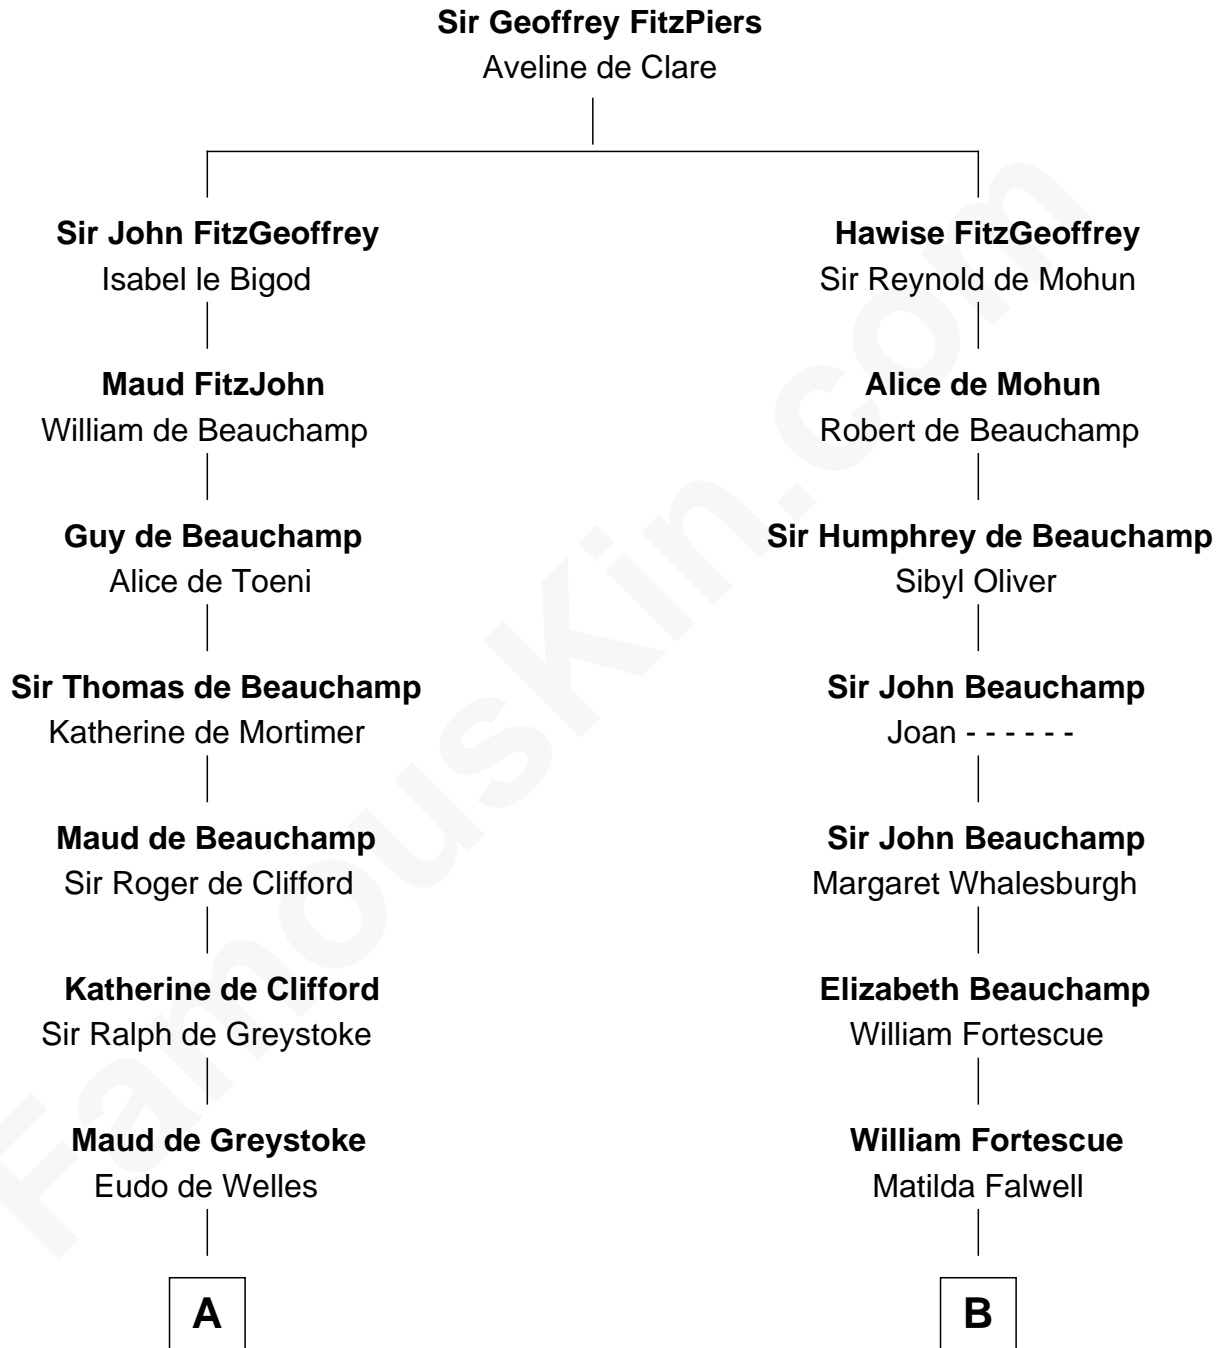

FamousKin.com
Relationship Chart of
Ralph Waldo Emerson
American Poet

18th cousin 2 times removed of
Aaron Burr
Killed Alexander Hamilton

FamousKin.com