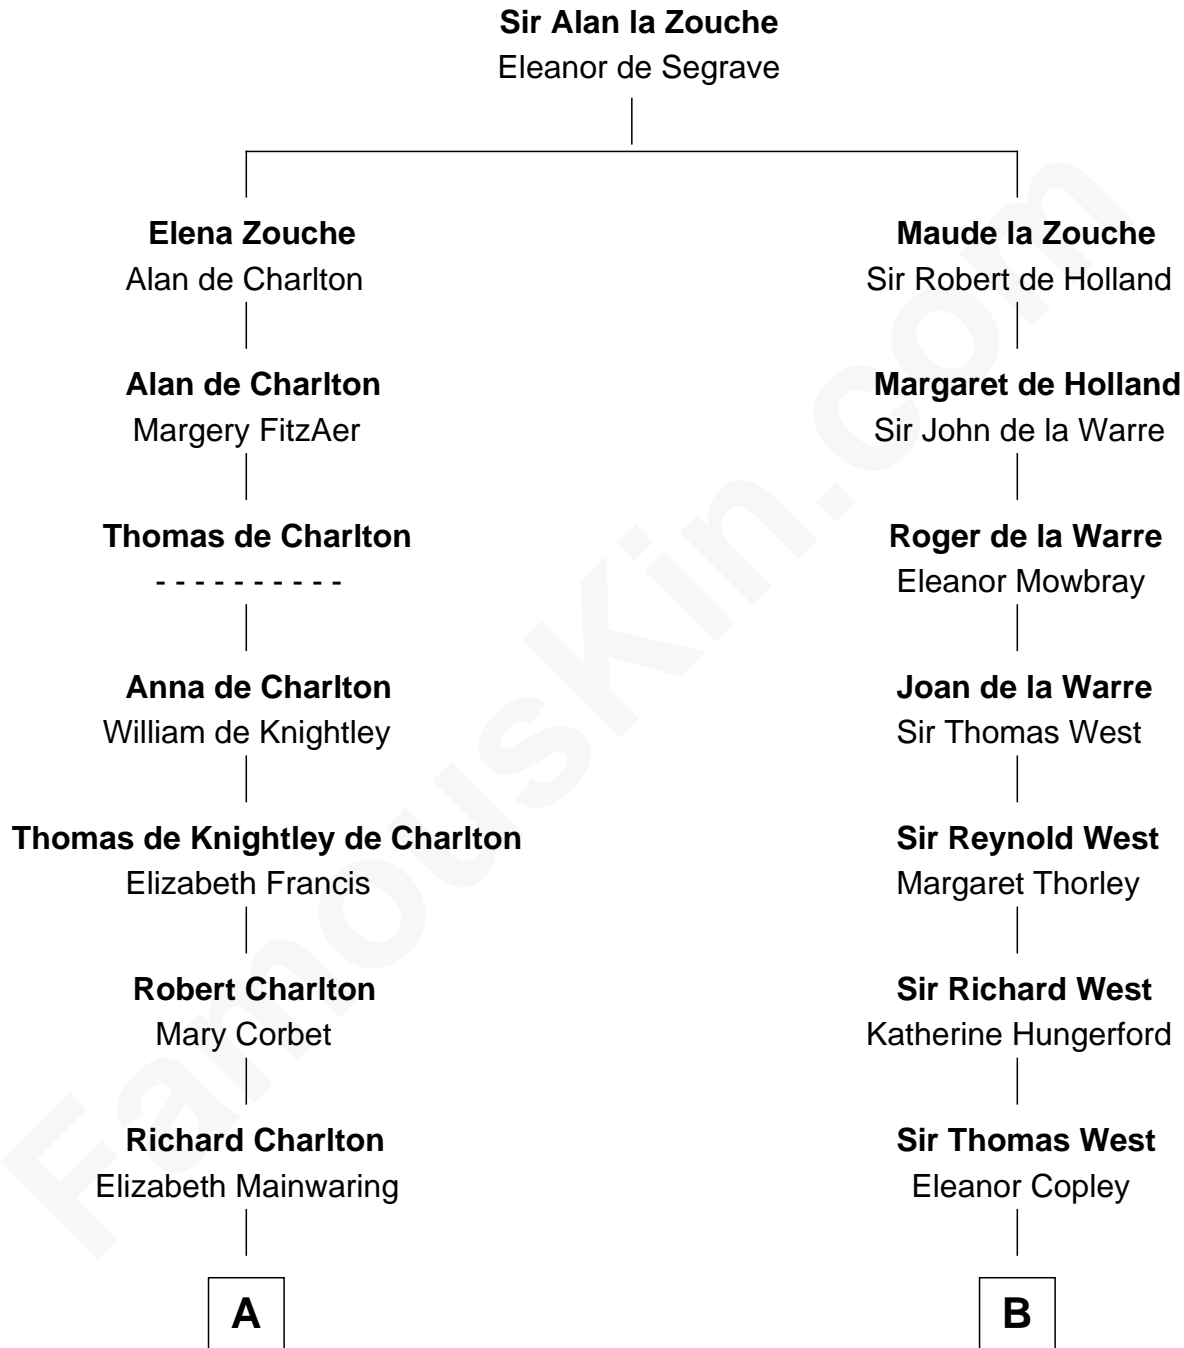

## Relationship Chart of

### Ralph Waldo Emerson

*American Poet*

17th cousin 4 times removed of

**Nelson Rockefeller**

*41st U.S. Vice-President*

**C**

—  
**Lucy Avery**

Godfrey Lewis Rockefeller

—  
**William Avery Rockefeller**

Eliza Davison

—  
**John Davison Rockefeller**

Laura Celestia Spelman

—  
**John Davison Rockefeller**

Abby Greene Aldrich

—  
**Nelson Rockefeller**

*41st U.S. Vice-President*