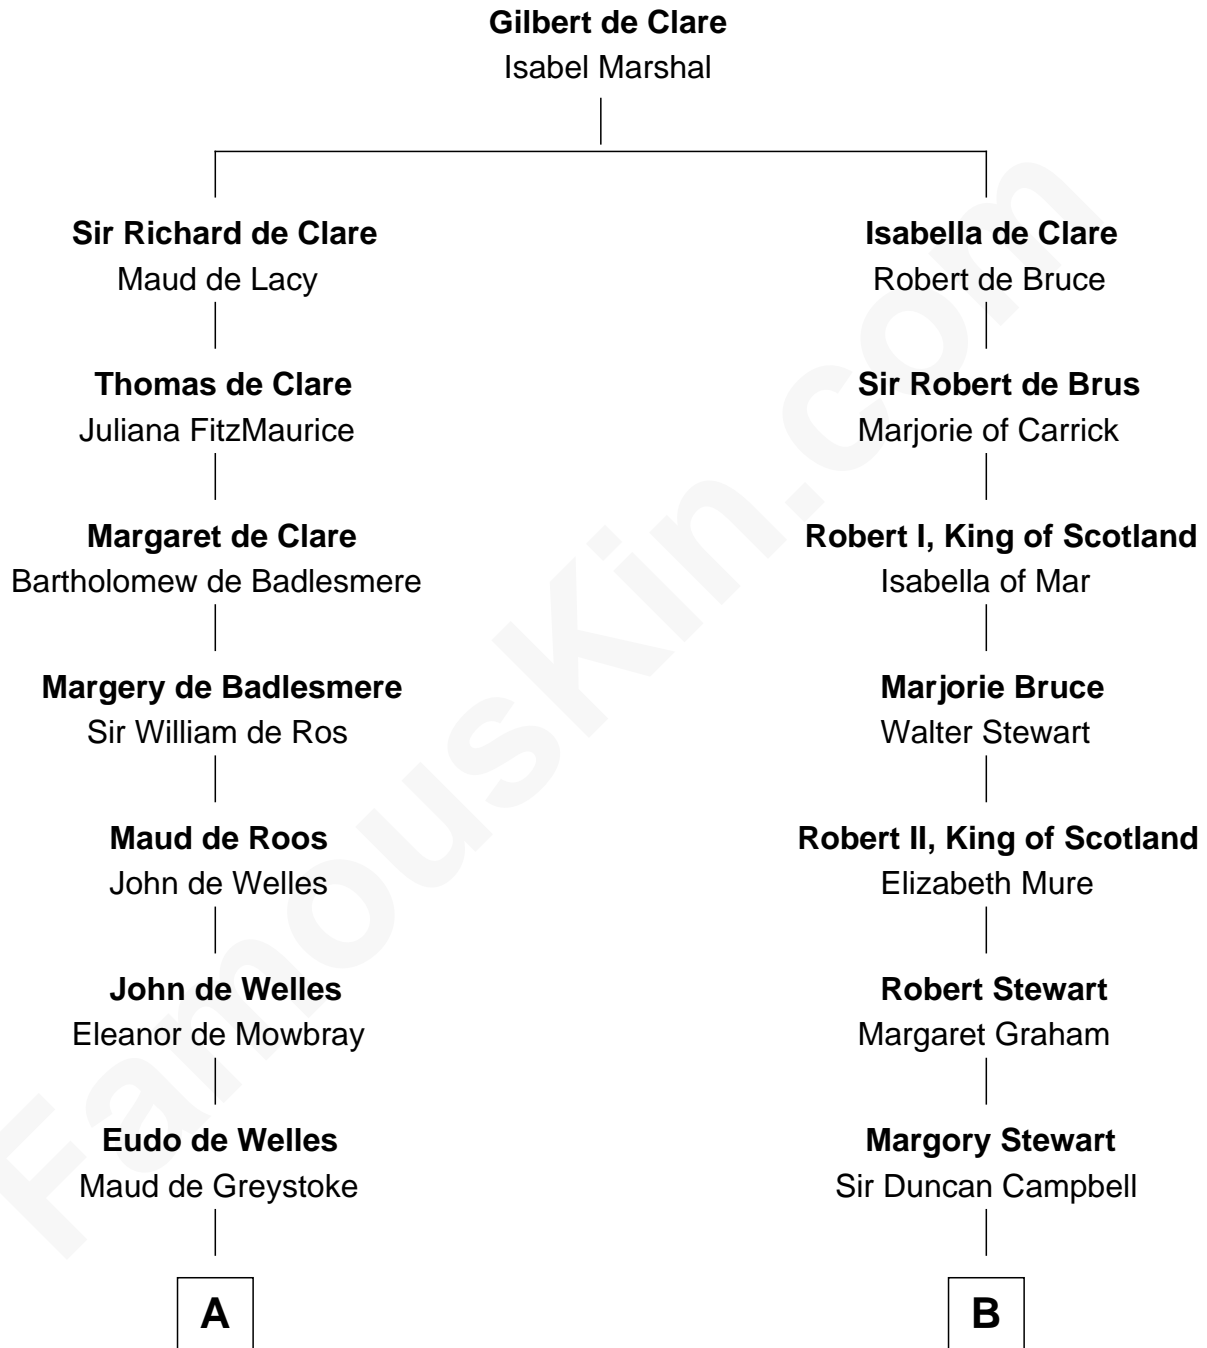

**FamousKin.com**  
**Relationship Chart of**  
**Ralph Waldo Emerson**  
*American Poet*

20th cousin 1 time removed of  
**Emily Post**  
*American Author on Etiquette*

**C**

**Mary Moody**  
Rev. Joseph Emerson  
|  
**Rev. William Emerson**  
Phebe Bliss  
|  
**Rev. William Emerson**  
Ruth Haskins  
|  
**Ralph Waldo Emerson**  
*American Poet*

**D**

**Mary Meek Magruder**  
Thomas Clagett  
|  
**Sarah Magruder Clagett**  
Upton Bruce  
|  
**Marian Bruce**  
William Price  
|  
**Bruce Price**  
Mary Josephine Lee  
|  
**Emily Post**  
*American Author on Etiquette*