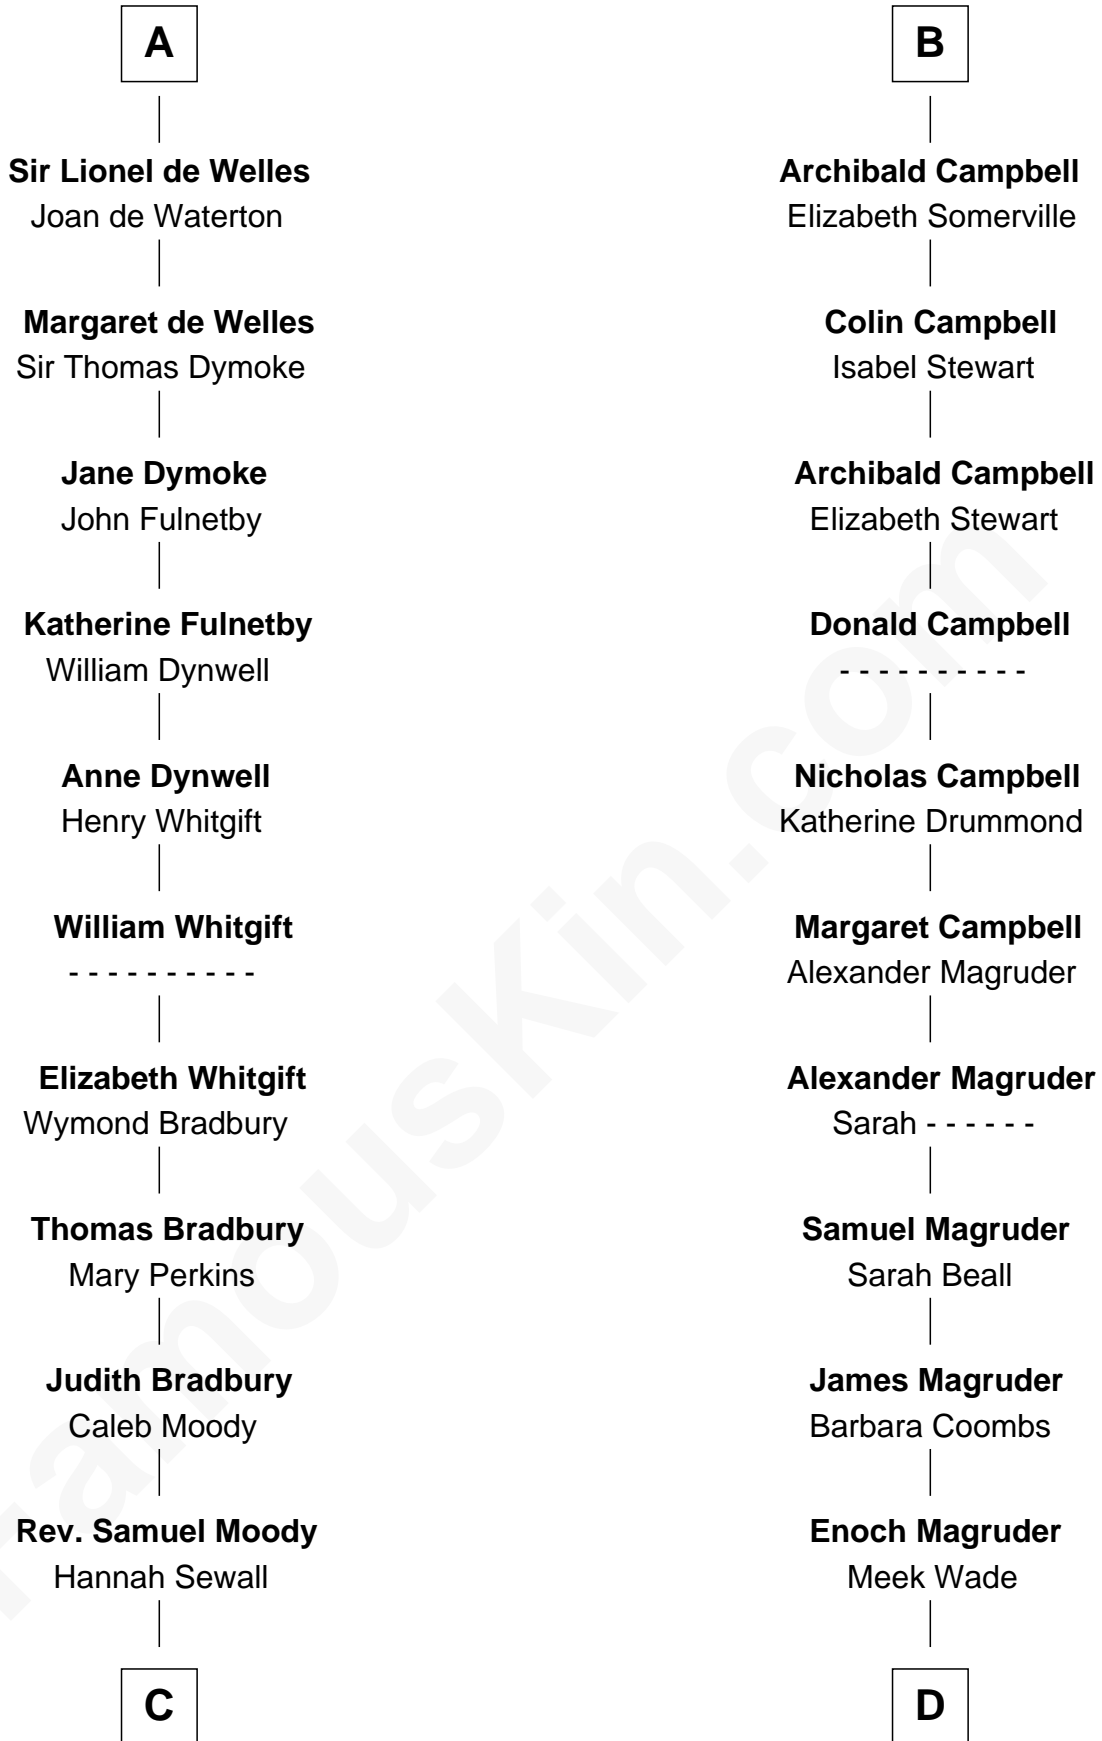

**FamousKin.com**  
**Relationship Chart of**  
**Ralph Waldo Emerson**  
*American Poet*

20th cousin 1 time removed of  
**Emily Post**  
*American Author on Etiquette*

**C**

**Mary Moody**  
Rev. Joseph Emerson  
|  
**Rev. William Emerson**  
Phebe Bliss  
|  
**Rev. William Emerson**  
Ruth Haskins  
|  
**Ralph Waldo Emerson**  
*American Poet*

**D**

**Mary Meek Magruder**  
Thomas Clagett  
|  
**Sarah Magruder Clagett**  
Upton Bruce  
|  
**Marian Bruce**  
William Price  
|  
**Bruce Price**  
Mary Josephine Lee  
|  
**Emily Post**  
*American Author on Etiquette*