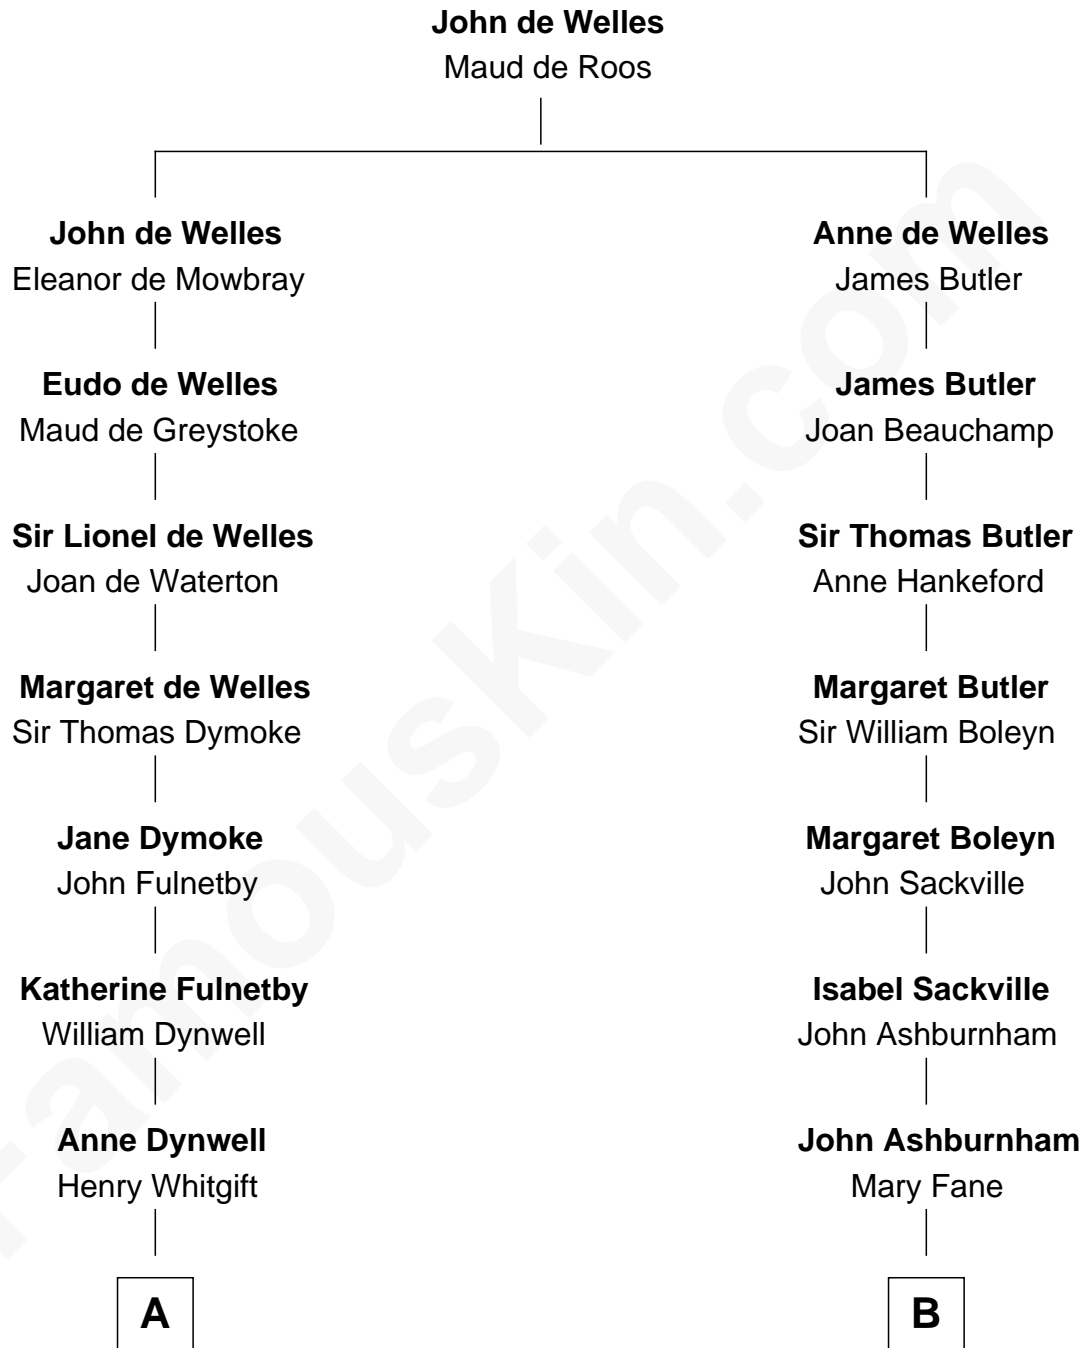

**FamousKin.com**  
**Relationship Chart of**  
**Ralph Waldo Emerson**  
*American Poet*

15th cousin 4 times removed of

**Camilla Parker Bowles**  
*Queen Consort of the United Kingdom*

**C**

—  
**Sonia Rosemary Keppel**

Roland Calvert Cubitt

—  
**Rosalind Maud Cubitt**

Bruce Middleton Hope Shand

—  
**Camilla Parker Bowles**

*Queen Consort*

FamousKin.com