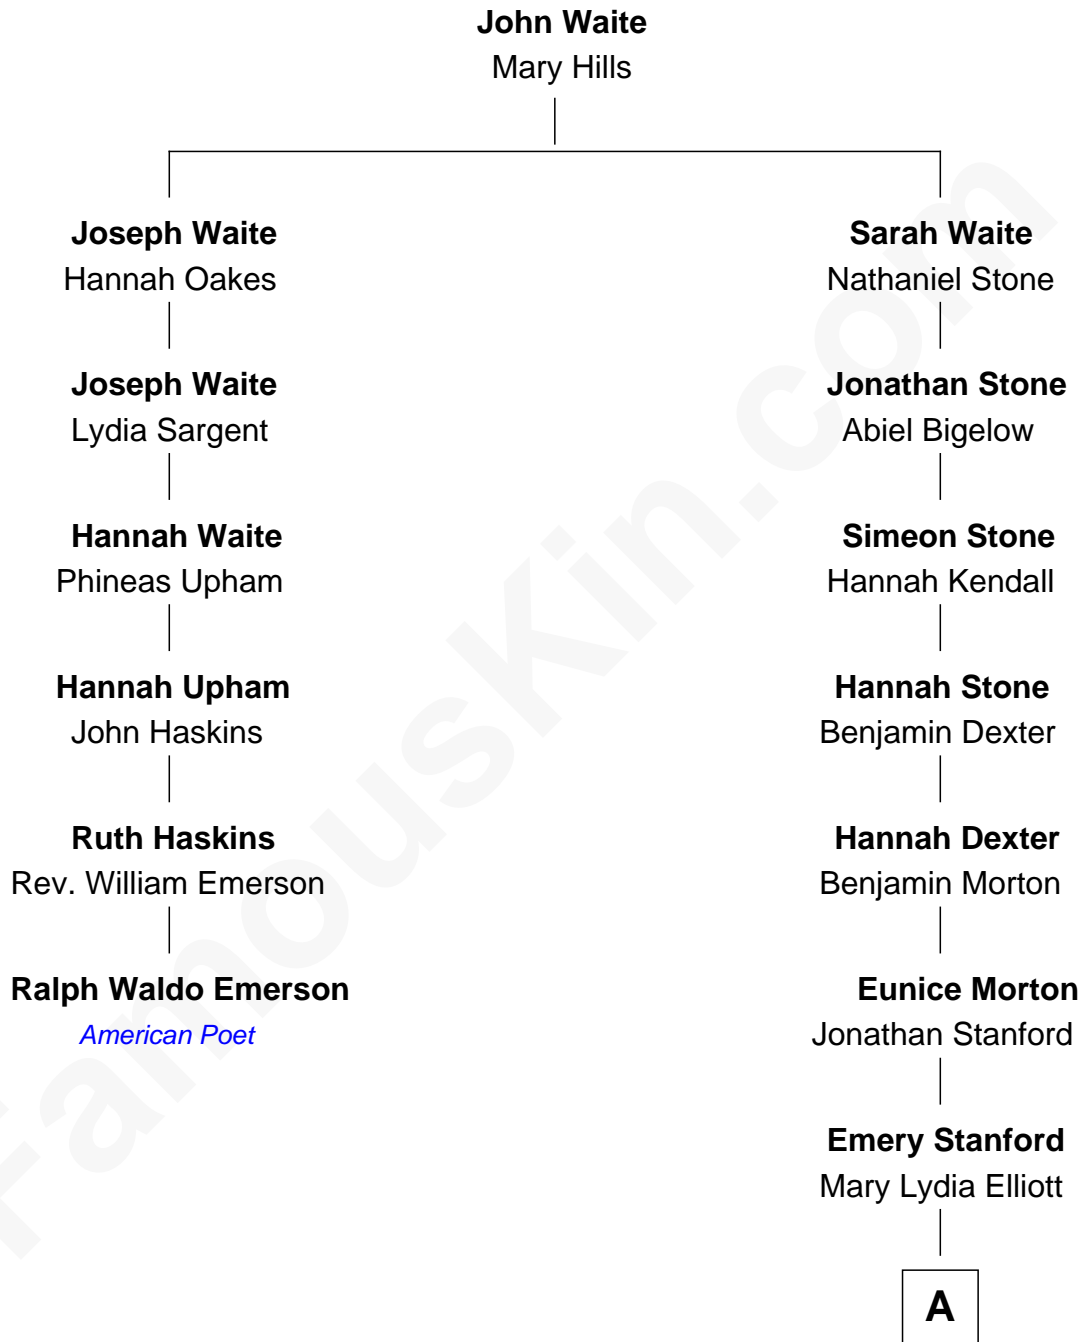

FamousKin.com

Relationship Chart of Ralph Waldo Emerson

American Poet

5th cousin 5 times removed of

Raquel Welch

Movie Actress

A

—
Sarah Mehitable Stanford

Justin Smith Hall

—
Emery Stanford Hall

Clara Louise Adams

—
Josephine Sarah Hall

Armando Carlos Tejada

—
Raquel Welch

aka Raquel Welch