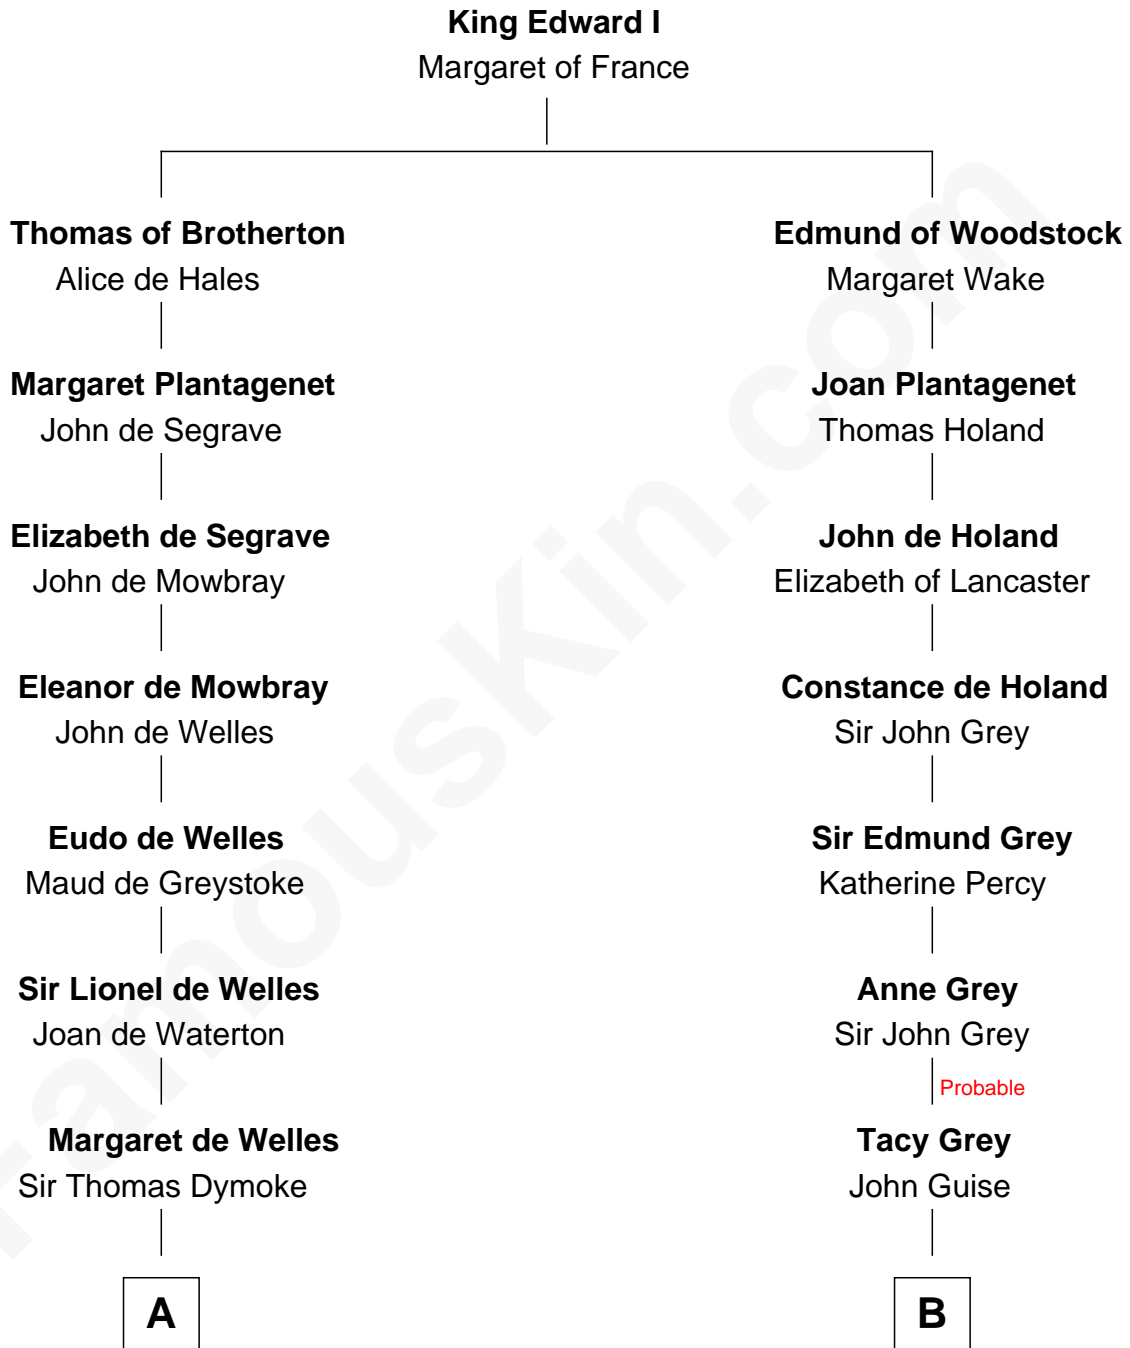

FamousKin.com
Relationship Chart of
Ralph Waldo Emerson
American Poet

18th cousin 2 times removed of

Raquel Welch
Movie Actress

C

Rev. William Emerson

Ruth Haskins

Ralph Waldo Emerson

American Poet