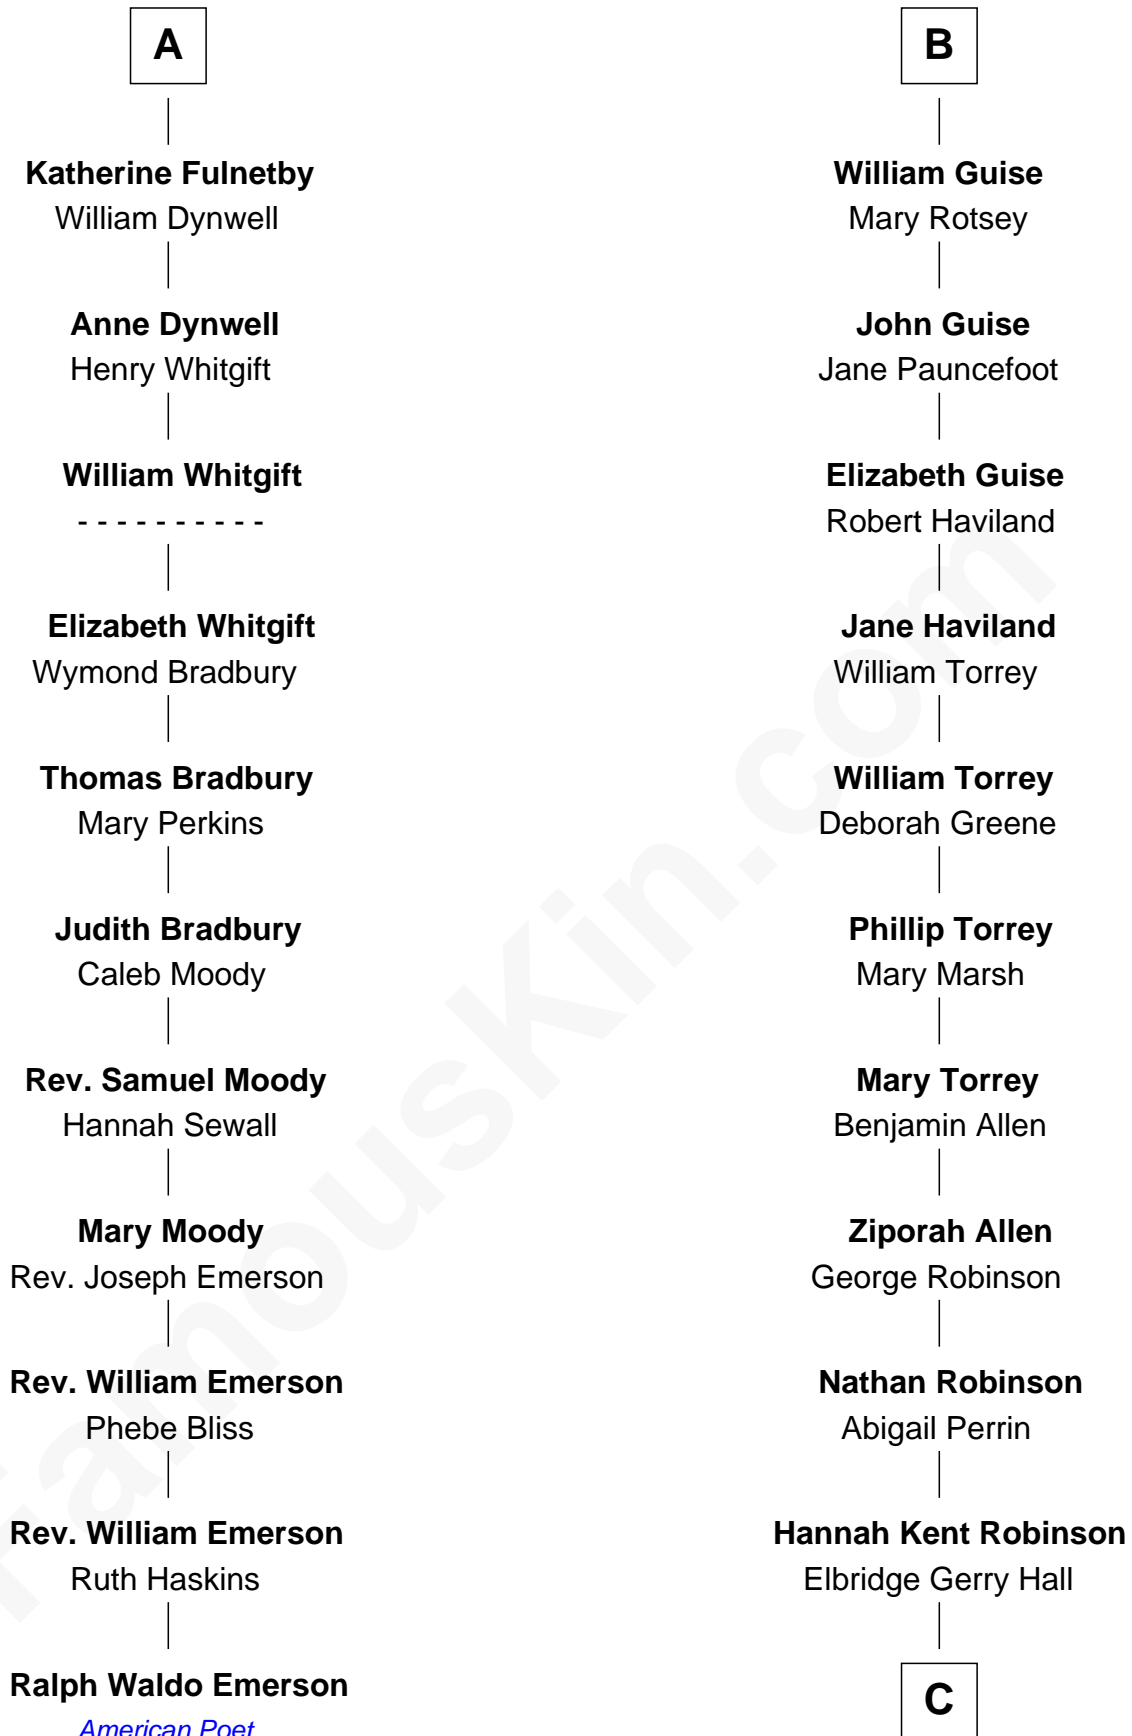

FamousKin.com

Relationship Chart of

Ralph Waldo Emerson

American Poet

17th cousin 3 times removed of

Raquel Welch

Movie Actress

Henry Plantagenet

Maud de Chaworth

C

Justin Smith Hall
Sarah Mehitable Stanford

Emery Stanford Hall
Clara Louise Adams

Josephine Sarah Hall
Armando Carlos Tejada

Raquel Welch
aka Raquel Welch