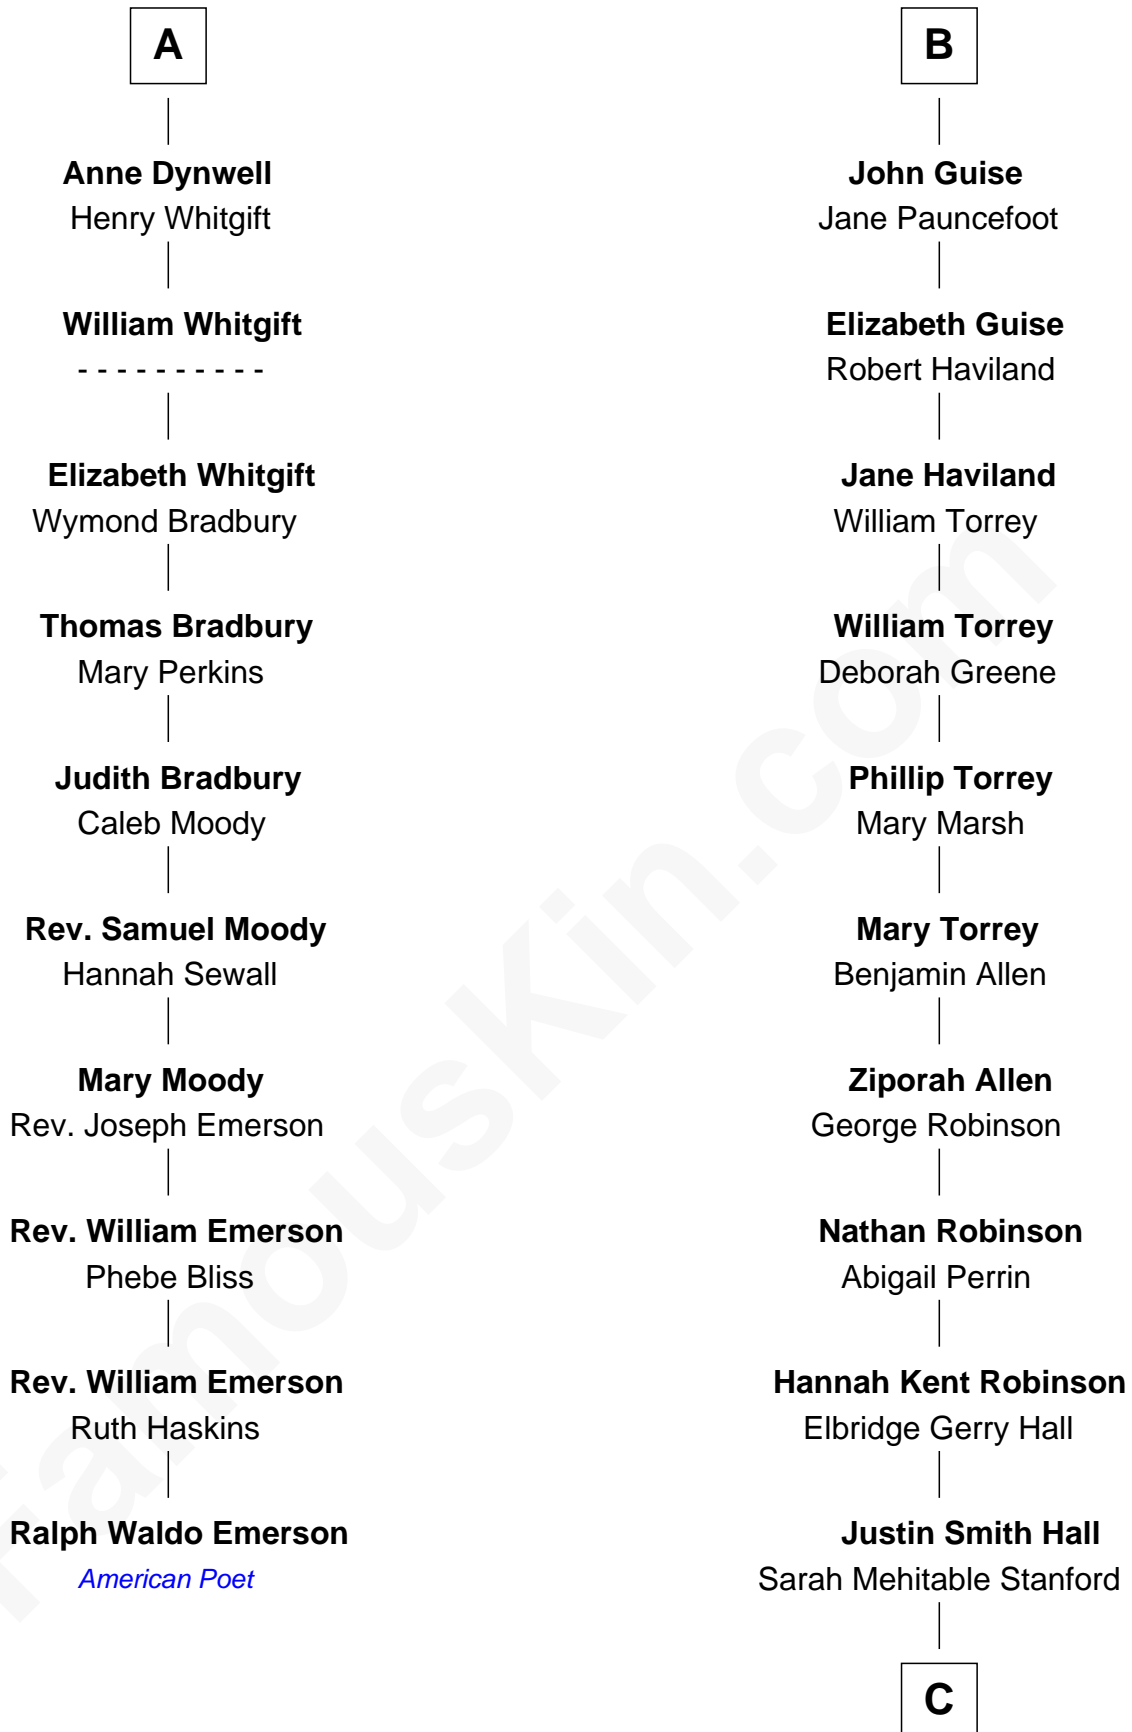

FamousKin.com

Relationship Chart of

Ralph Waldo Emerson

American Poet

16th cousin 3 times removed of

Raquel Welch

Movie Actress

Sir William de Ros
Margery de Badlesmere

C

Emery Stanford Hall

Clara Louise Adams

Josephine Sarah Hall

Armando Carlos Tejada

Raquel Welch

aka Raquel Welch

FamousKin.com