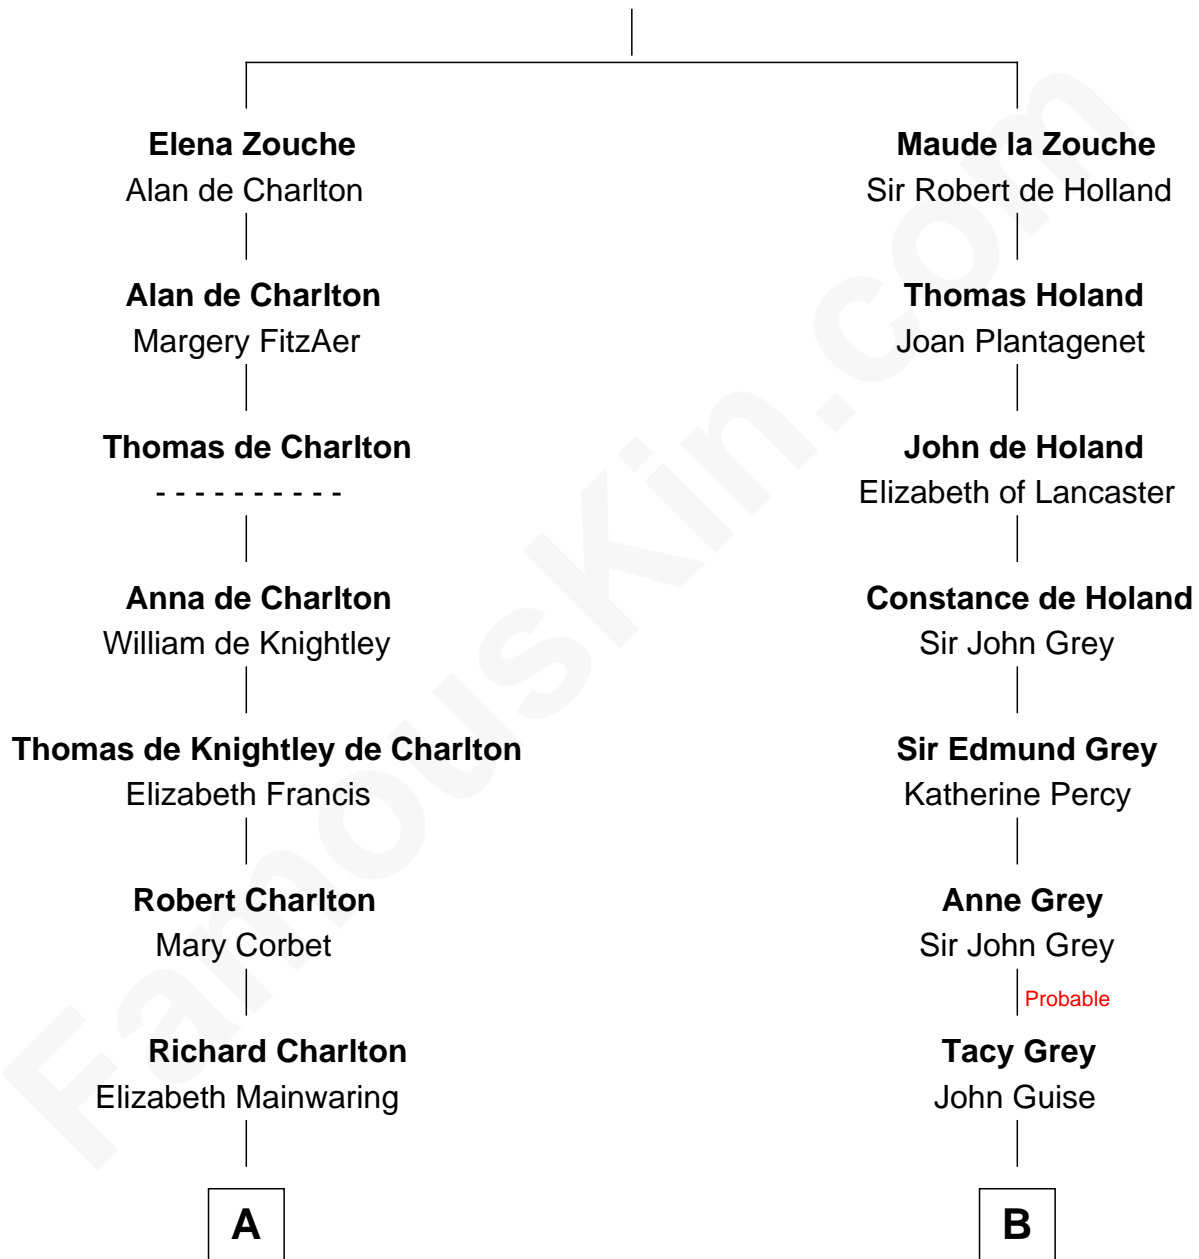

## Relationship Chart of

### Ralph Waldo Emerson

*American Poet*

17th cousin 3 times removed of

**Raquel Welch**

*Movie Actress*

**Sir Alan la Zouche**

Eleanor de Segrave

**C**

Justin Smith Hall  
Sarah Mehitable Stanford

Emery Stanford Hall  
Clara Louise Adams

Josephine Sarah Hall  
Armando Carlos Tejada

Raquel Welch  
*aka Raquel Welch*