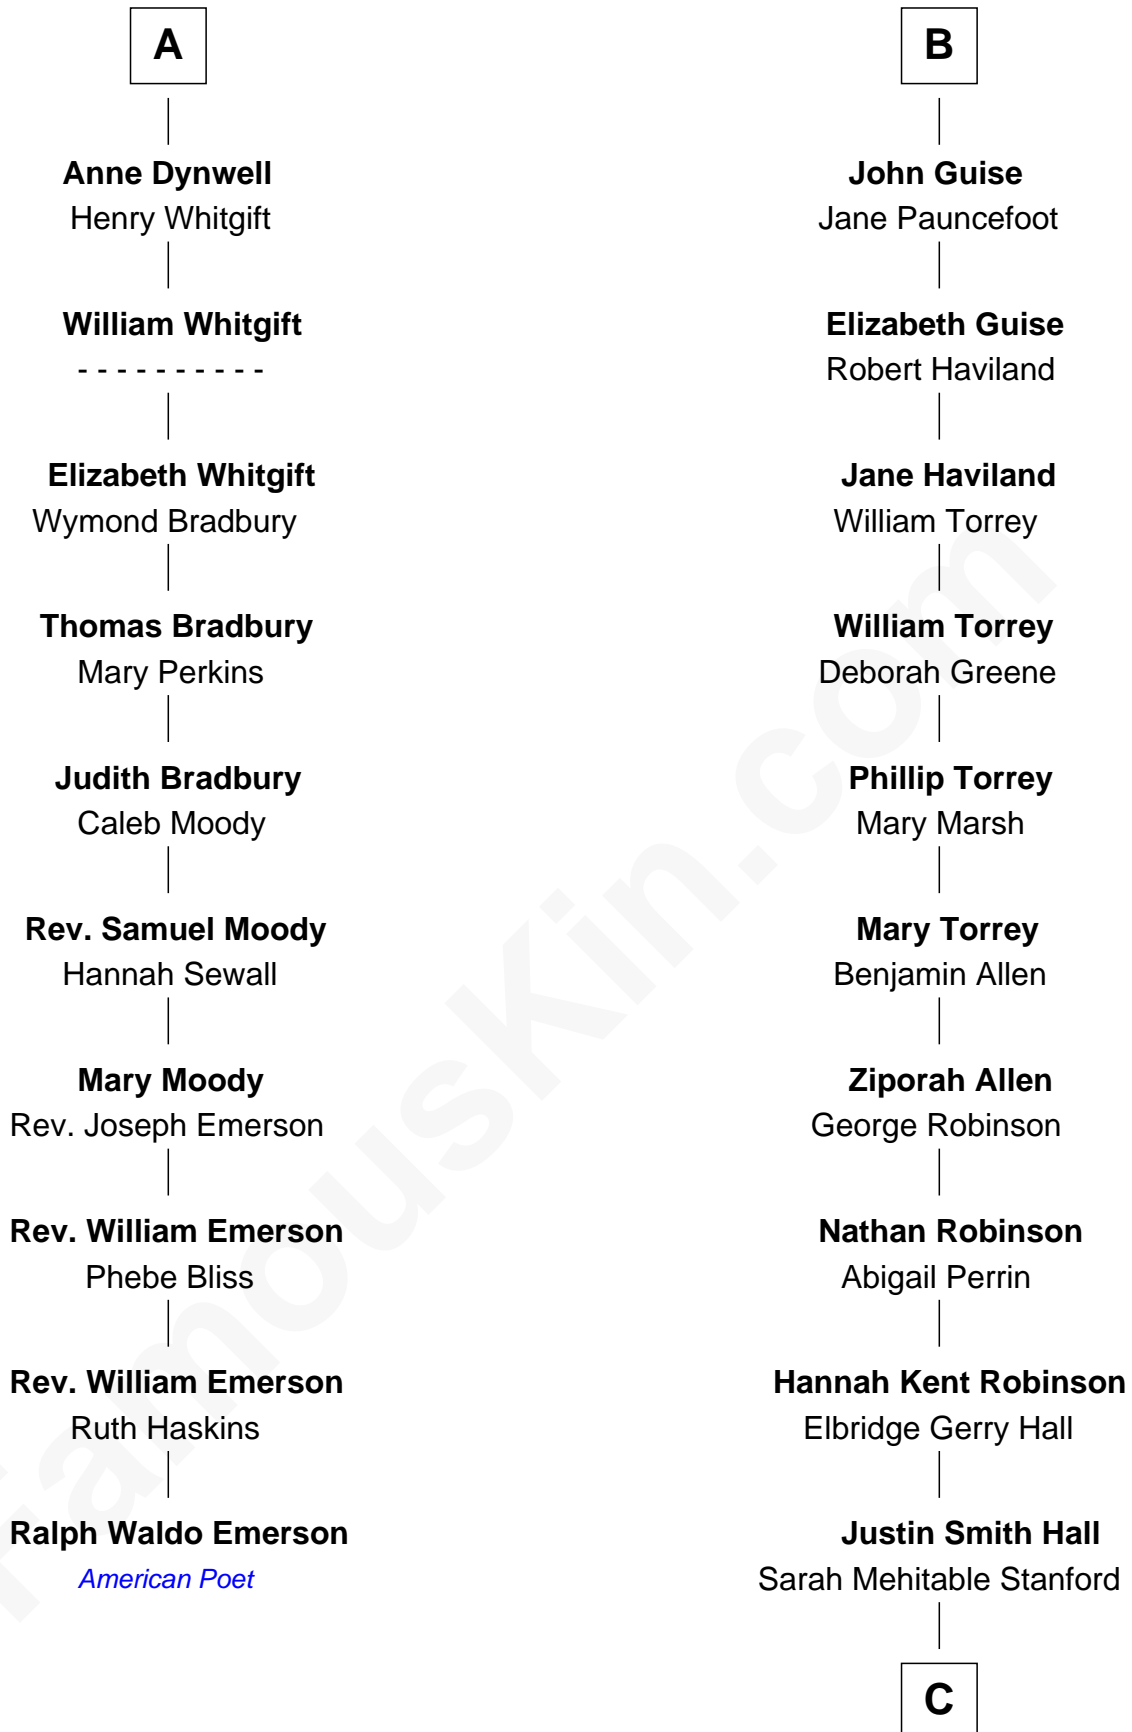

FamousKin.com

Relationship Chart of

Ralph Waldo Emerson

American Poet

16th cousin 3 times removed of

Raquel Welch

Movie Actress

Sir Henry de Percy

Idoine de Clifford

C

Emery Stanford Hall

Clara Louise Adams

Josephine Sarah Hall

Armando Carlos Tejada

Raquel Welch

aka Raquel Welch