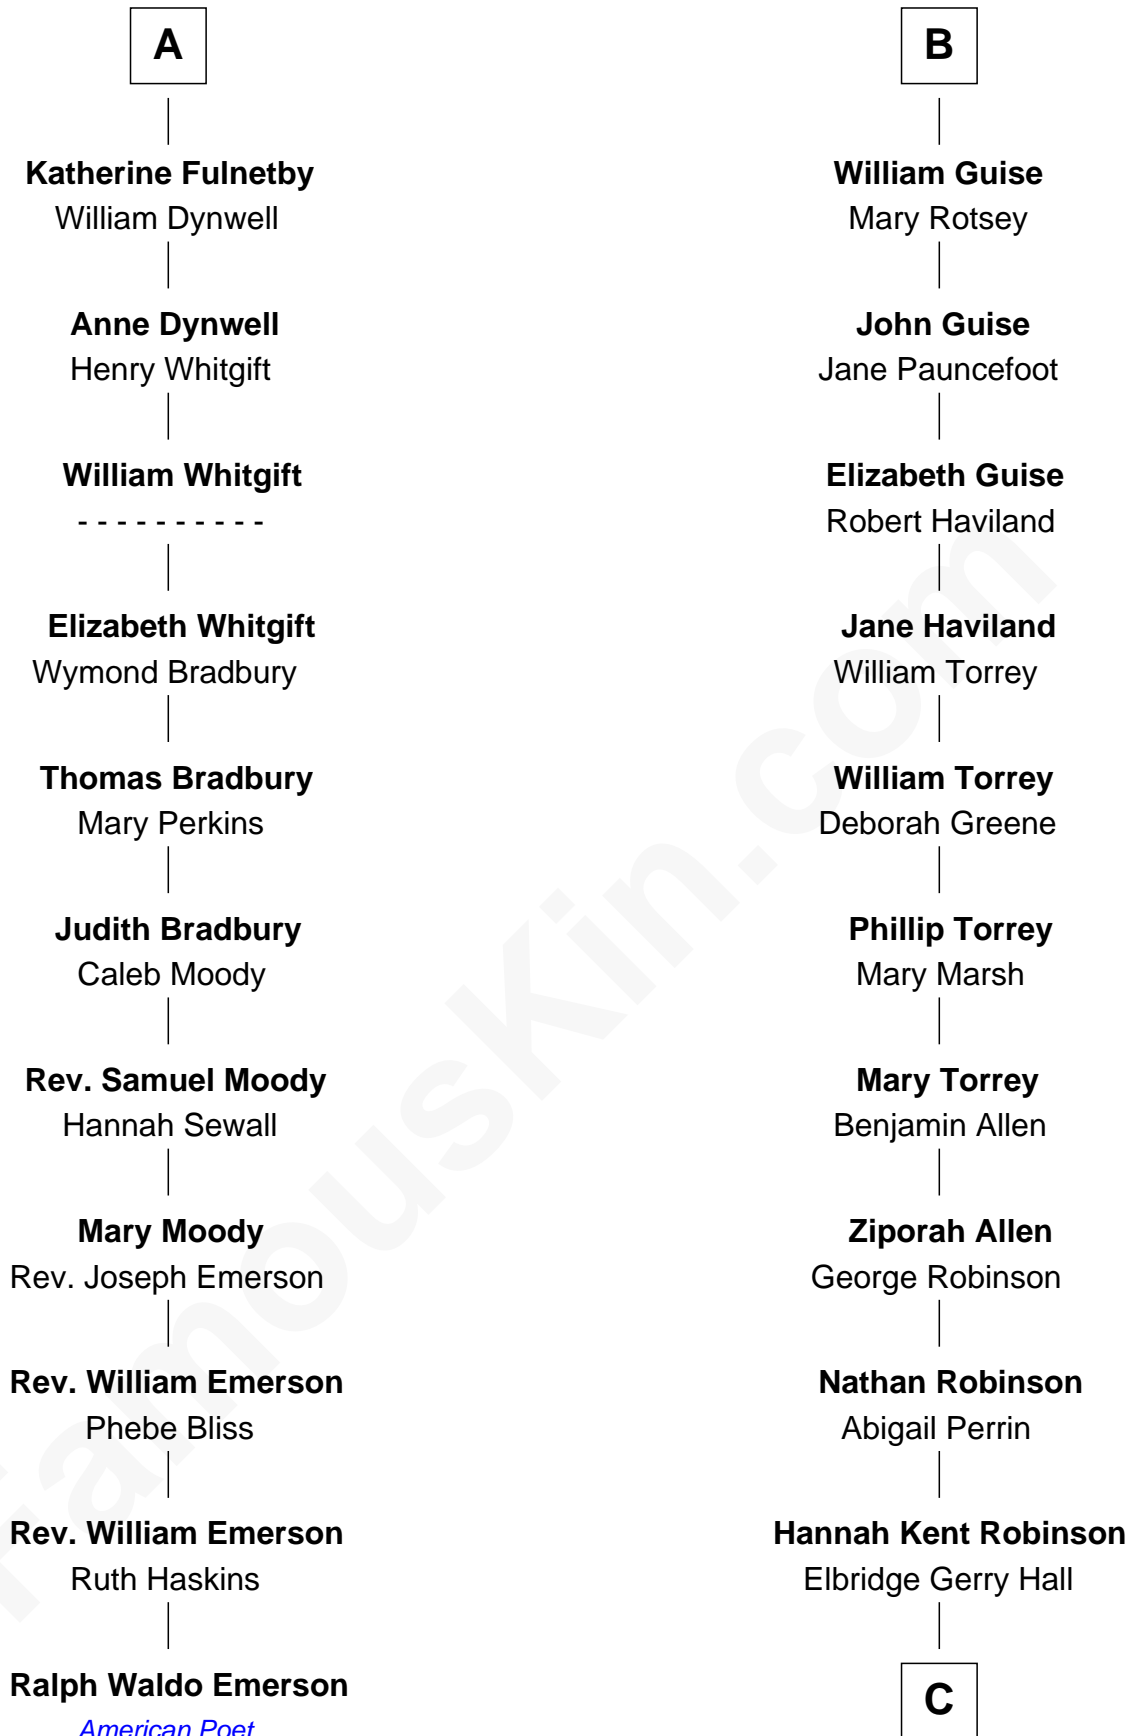

## Relationship Chart of

### Ralph Waldo Emerson

*American Poet*

17th cousin 3 times removed of

**Raquel Welch**

*Movie Actress*

**Sir Maurice de Berkeley**

Eve la Zouche

C

**Justin Smith Hall**  
Sarah Mehitable Stanford

**Emery Stanford Hall**  
Clara Louise Adams

**Josephine Sarah Hall**  
Armando Carlos Tejada

**Raquel Welch**  
*aka Raquel Welch*