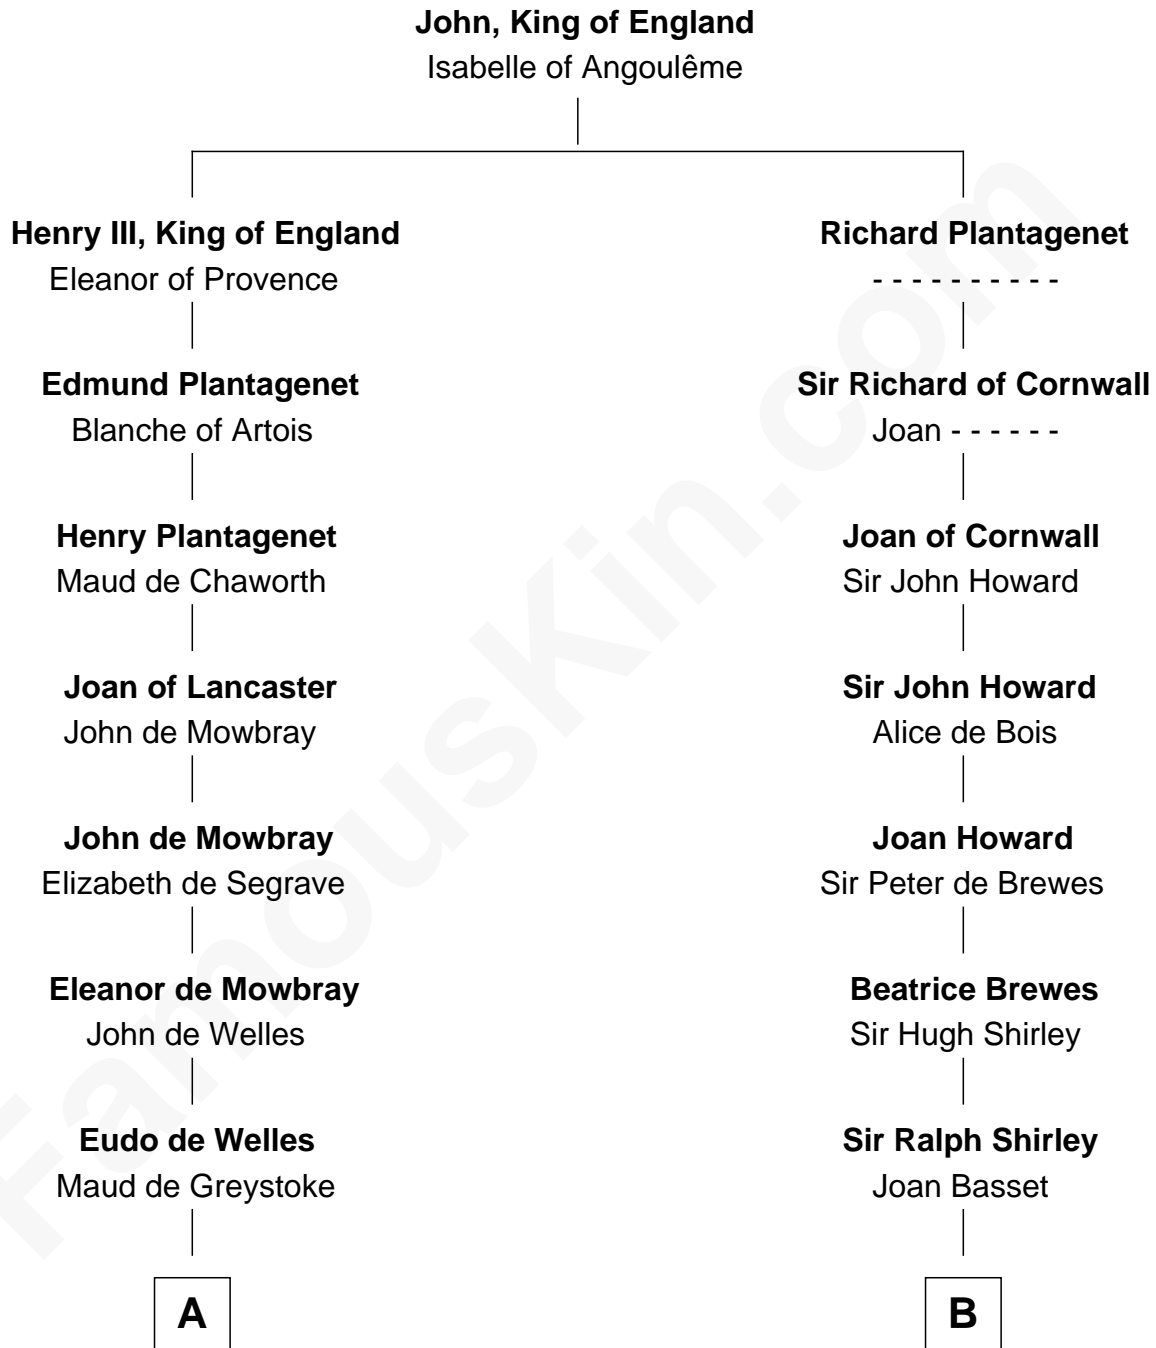

**FamousKin.com**  
**Relationship Chart of**  
**Ralph Waldo Emerson**  
*American Poet*

20th cousin 1 time removed of

**Helen (Herron) Taft**  
*First Lady of President William H. Taft*

**C**

**Mary Moody**  
Rev. Joseph Emerson  
|  
**Rev. William Emerson**  
Phebe Bliss  
|  
**Rev. William Emerson**  
Ruth Haskins  
|  
**Ralph Waldo Emerson**  
*American Poet*

**D**

**Joanna Wilcockson**  
David Welles  
|  
**Charity Welles**  
Rev. Isaac Clinton  
|  
**Maria Clinton**  
Ela Collins  
|  
**Harriet Anne Collins**  
John Williamson Herron  
|  
**Helen (Herron) Taft**  
*First Lady of William H. Taft*