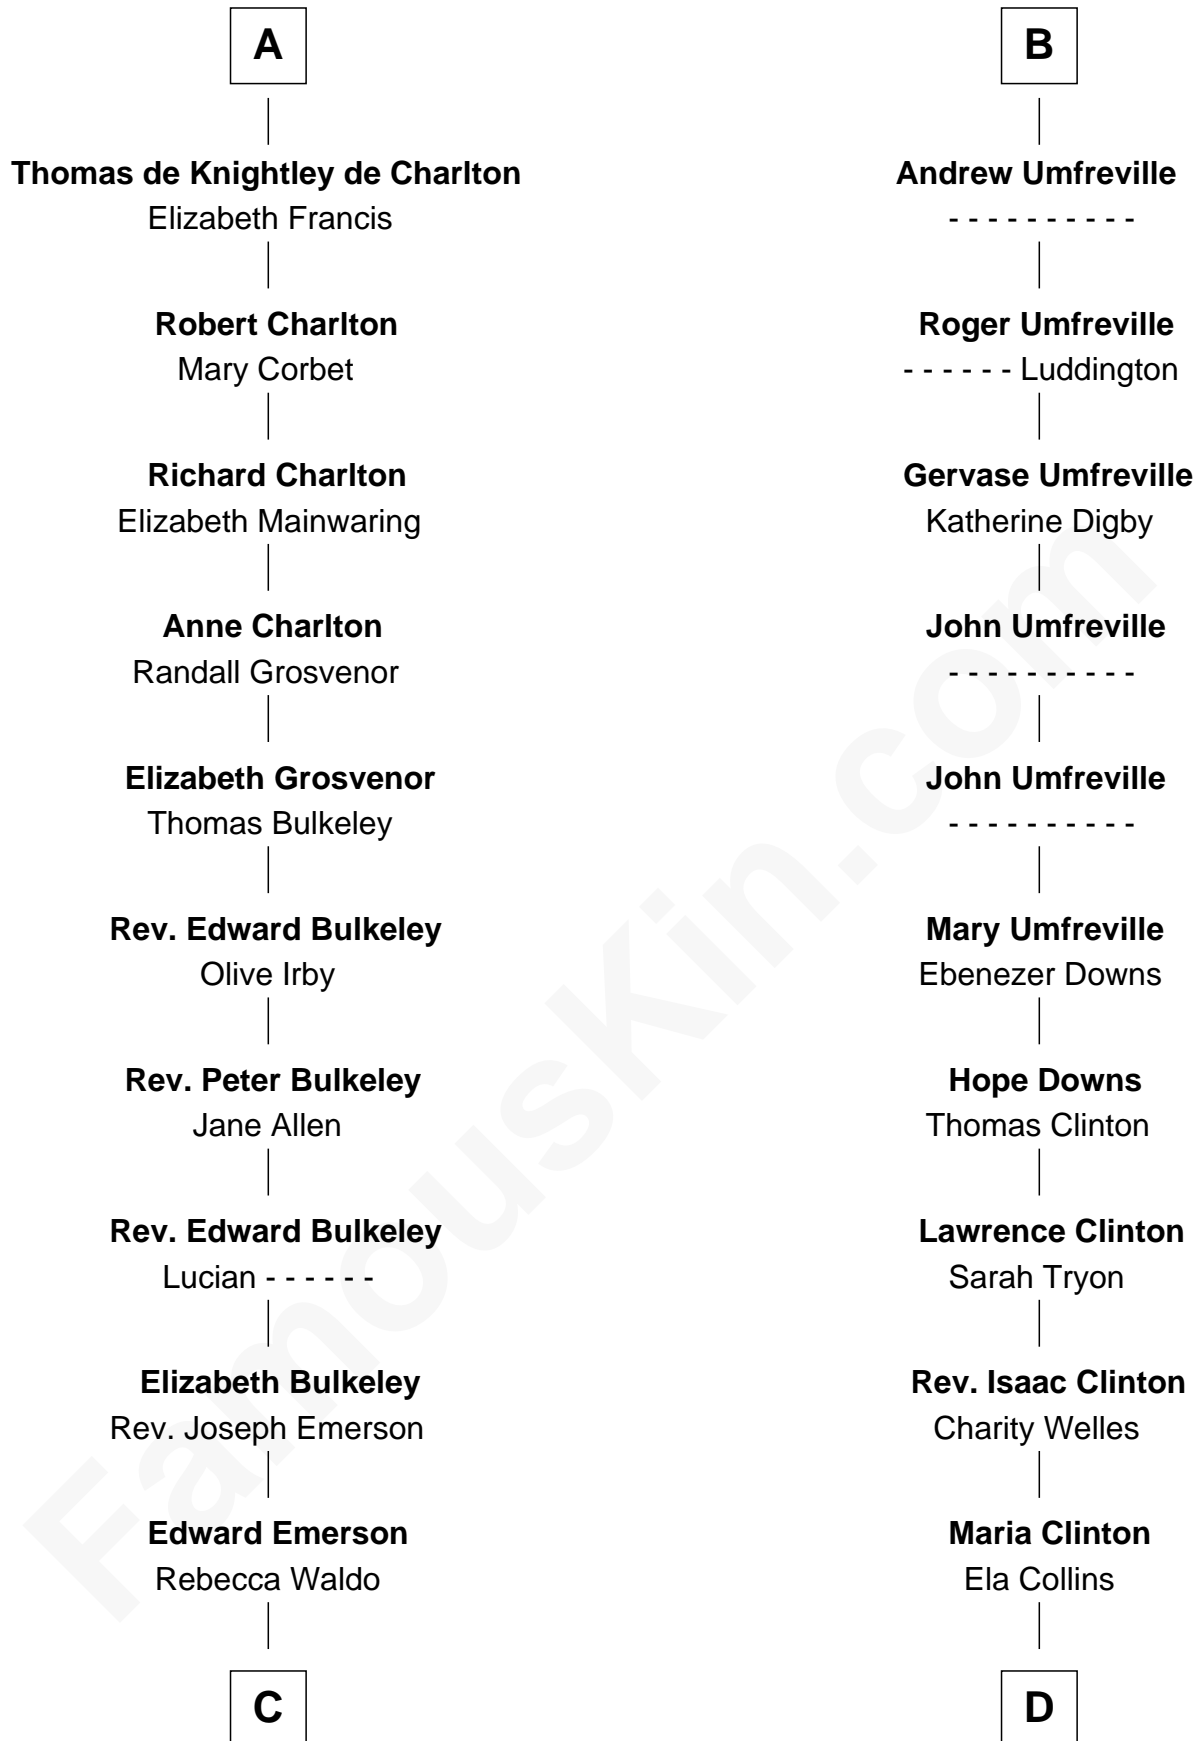

FamousKin.com
Relationship Chart of
Ralph Waldo Emerson
American Poet

18th cousin 2 times removed of

Helen (Herron) Taft
First Lady of President William H. Taft

C

Rev. Joseph Emerson

Mary Moody

Rev. William Emerson