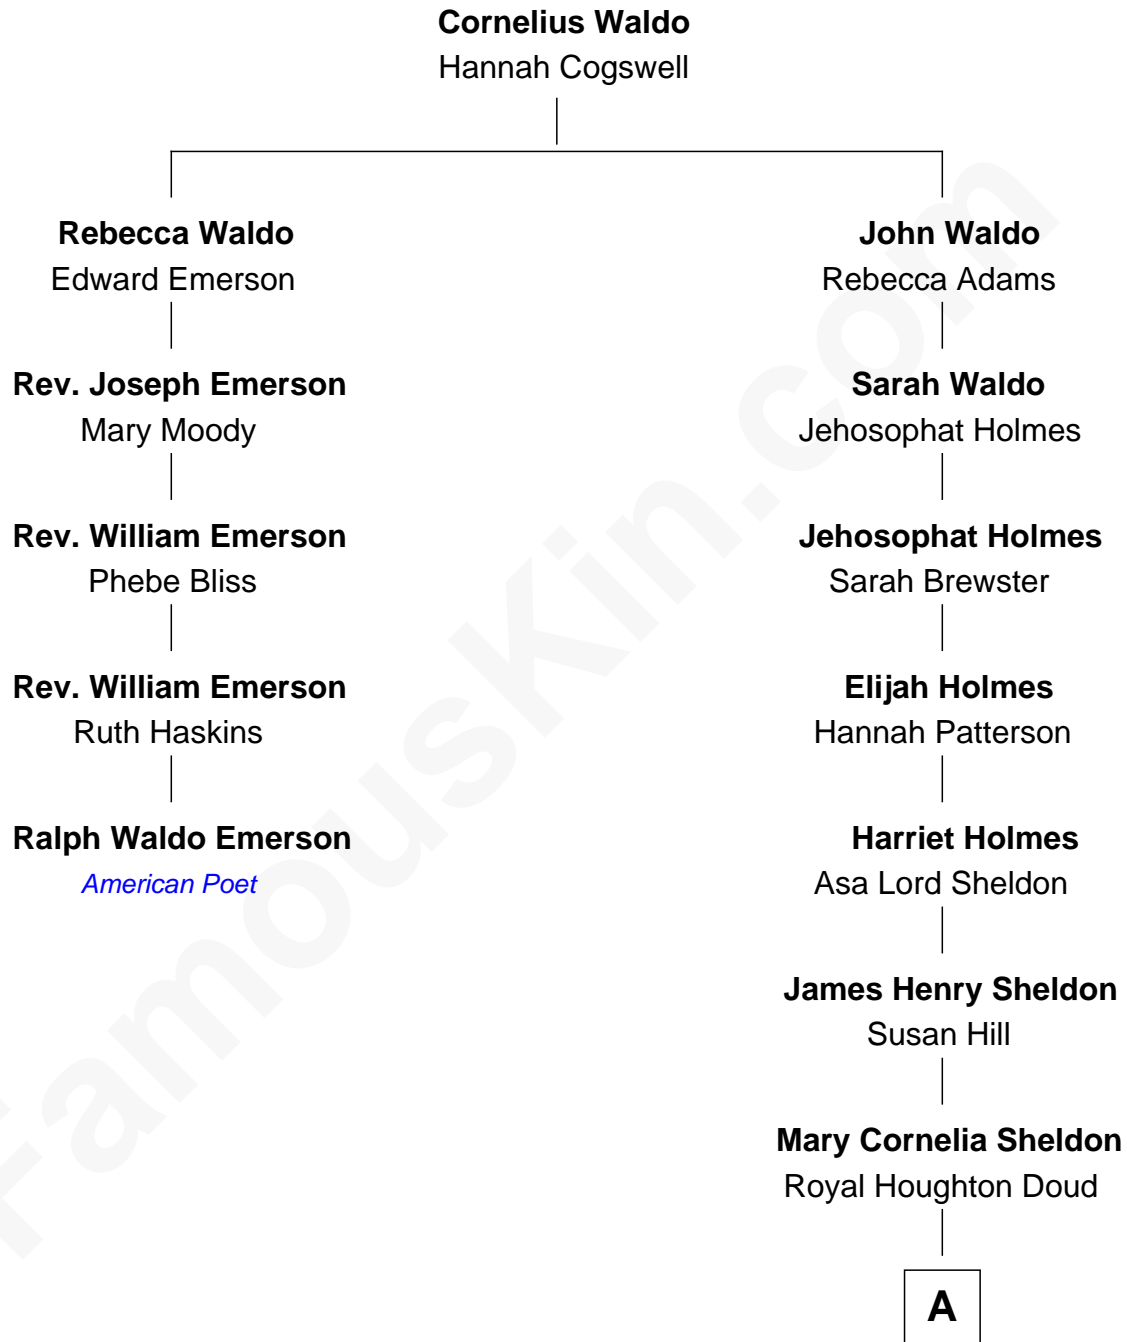

# FamousKin.com

## Relationship Chart of Ralph Waldo Emerson

*American Poet*

4th cousin 4 times removed of

**Mamie (Doud) Eisenhower**

*First Lady of President Dwight Eisenhower*

A

**John Sheldon Doud**  
Elivera Mathilda Carlson

**Mamie (Doud) Eisenhower**  
*First Lady of Dwight Eisenhower*

FamousKin.com