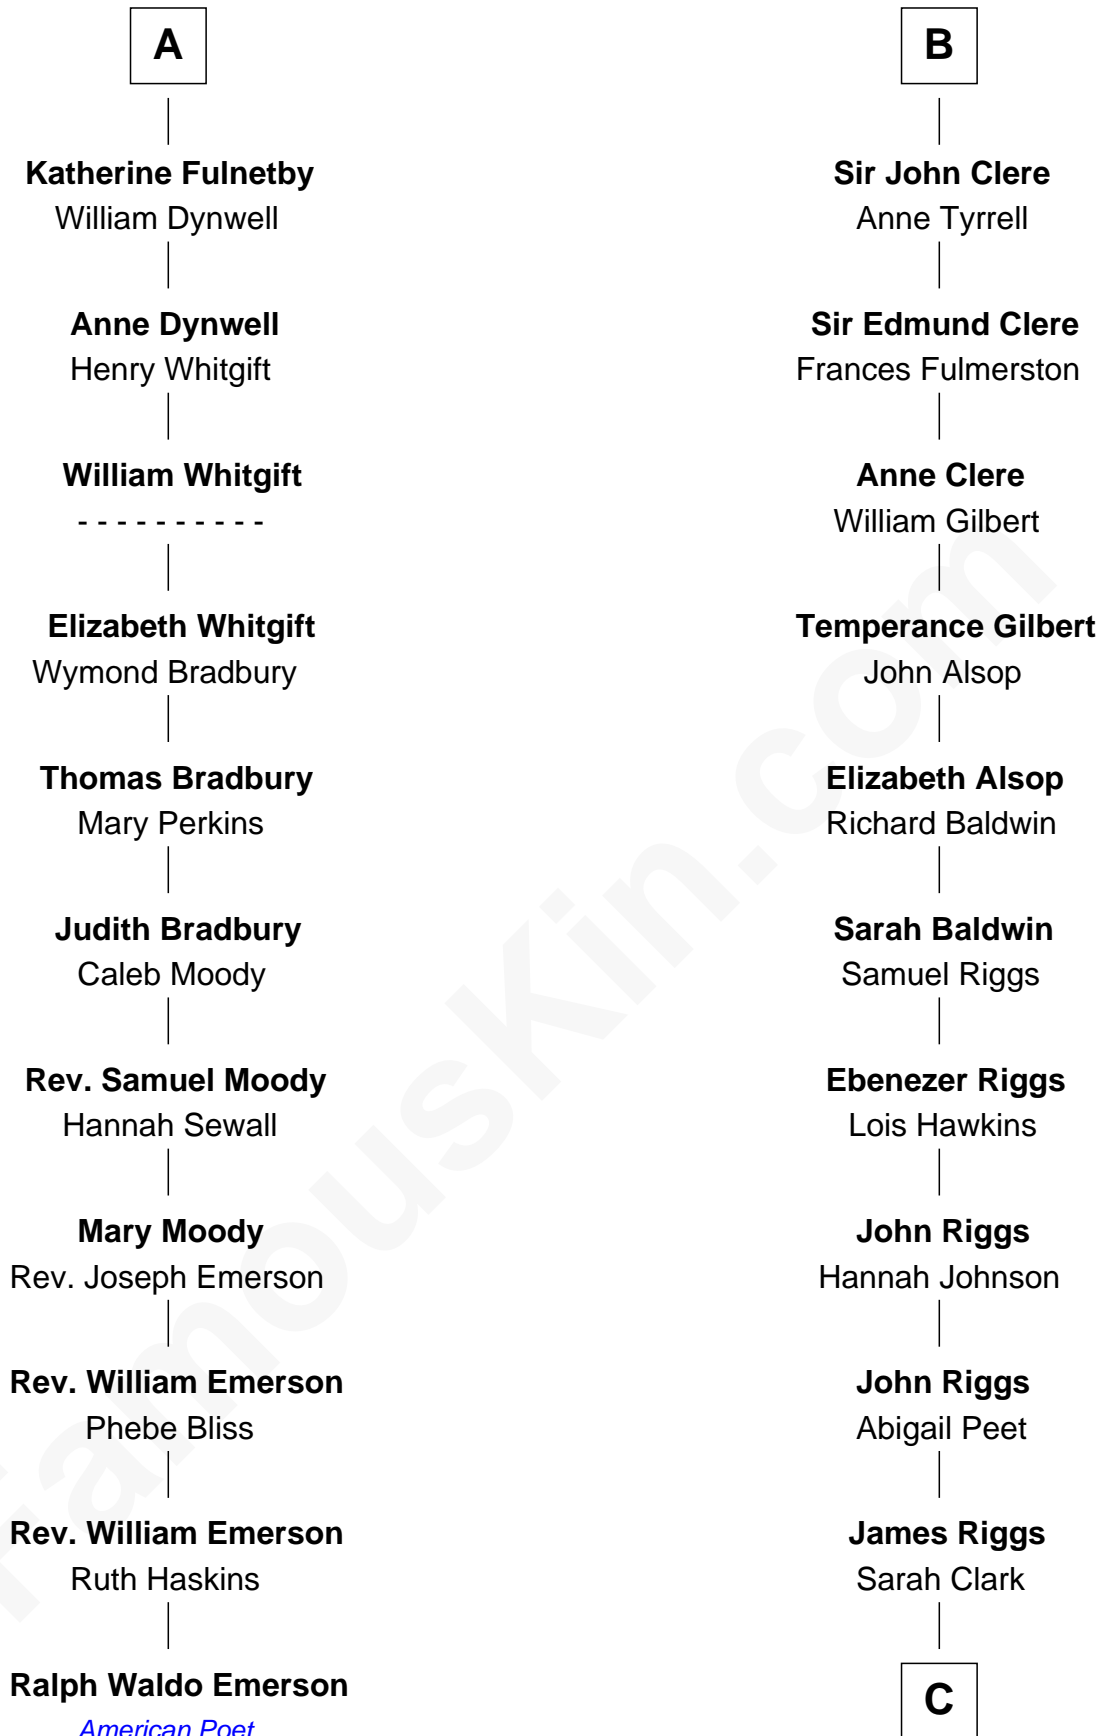

FamousKin.com

Relationship Chart of

Ralph Waldo Emerson

American Poet

17th cousin 4 times removed of

Mamie (Doud) Eisenhower

First Lady of President Dwight Eisenhower

C

George Riggs

Phebe Caniff

Maria Riggs

Eli Doud

Royal Houghton Doud

Mary Cornelia Sheldon

John Sheldon Doud

Elivera Mathilda Carlson

Mamie (Doud) Eisenhower

First Lady of Dwight Eisenhower