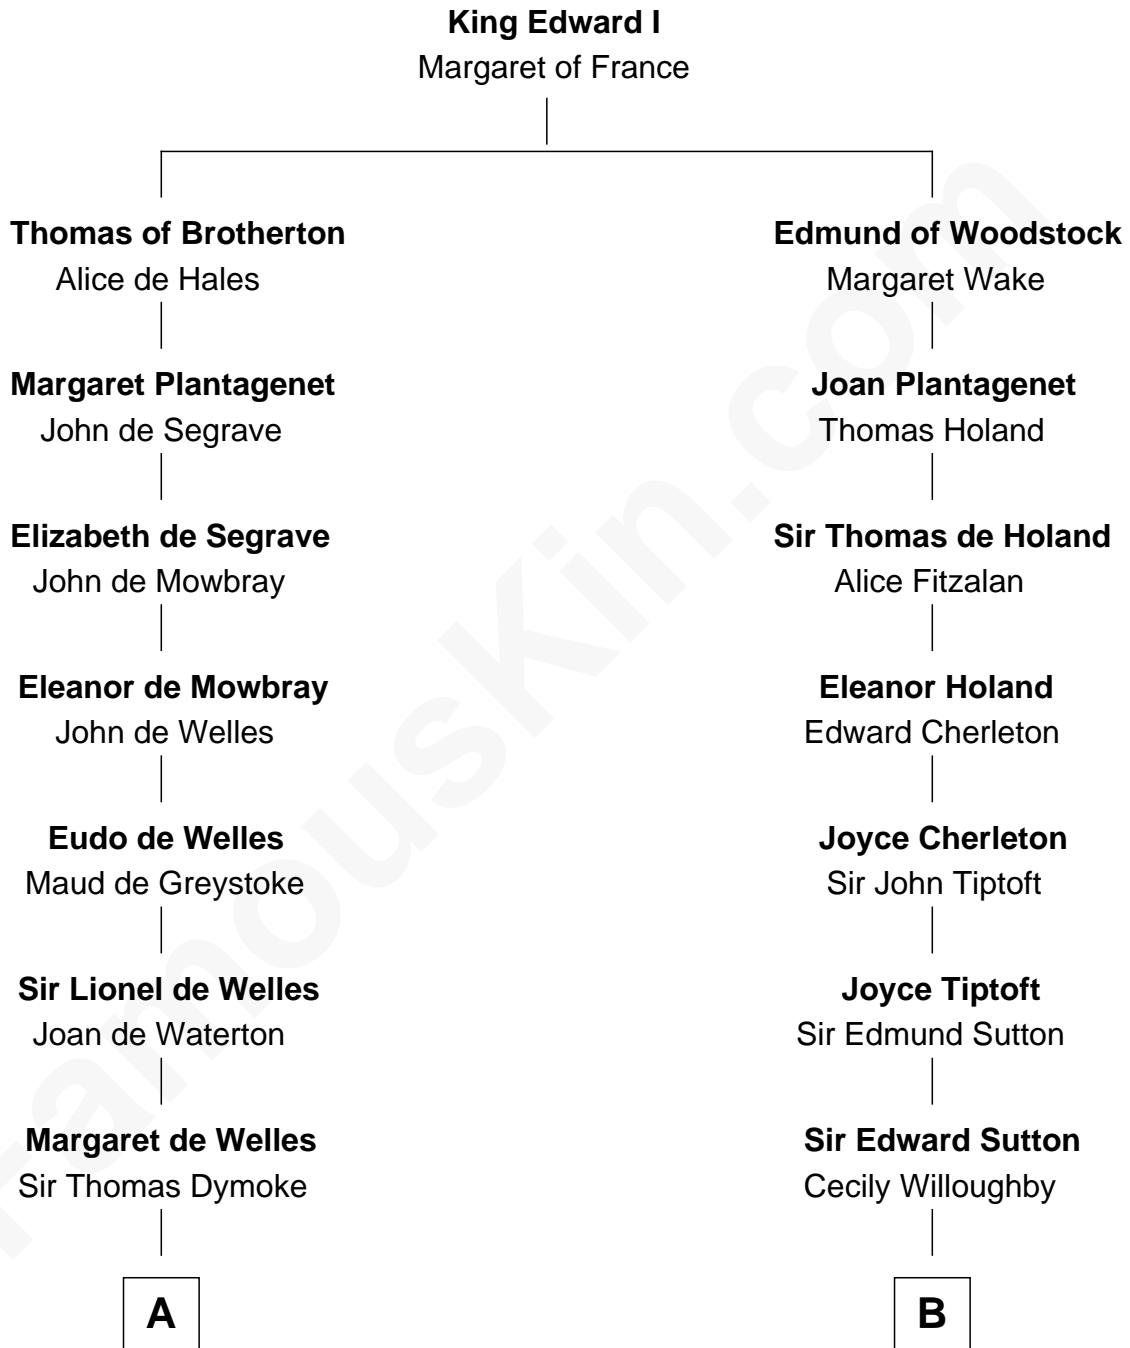

## Relationship Chart of Ralph Waldo Emerson

*American Poet*

18th cousin 3 times removed of

**Herbert Hoover**

*31st U.S. President*

**C**

**Rev. William Emerson**

Ruth Haskins

**Ralph Waldo Emerson**

*American Poet*

**D**

**Endymia Winn**

Thomas Sherwood

**Lucinda Sherwood**

John Minthorn

**Theodore Minthorn**

Mary Wasley

**Hulda Randall Minthorn**

Jessie Clark Hoover

**Herbert Hoover**

*31st U.S. President*

FamousKin.com