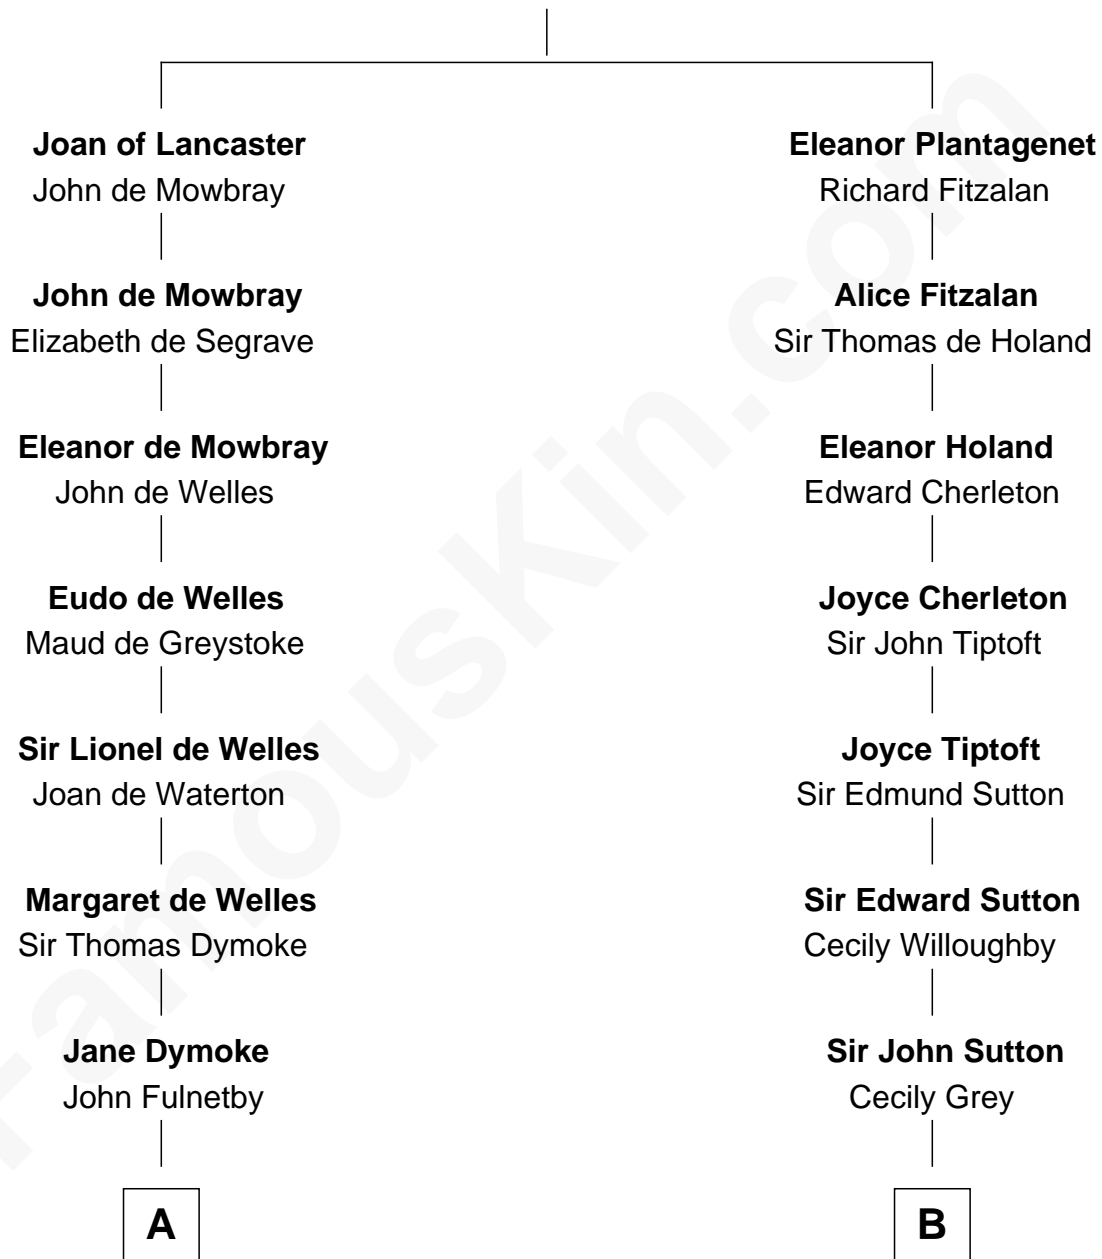

FamousKin.com

Relationship Chart of Ralph Waldo Emerson

American Poet

17th cousin 3 times removed of

Herbert Hoover

31st U.S. President

Henry Plantagenet

Maud de Chaworth

C

Lucinda Sherwood

John Minthorn

Theodore Minthorn

Mary Wasley

Hulda Randall Minthorn

Jessie Clark Hoover

Herbert Hoover

31st U.S. President

FamousKin.com