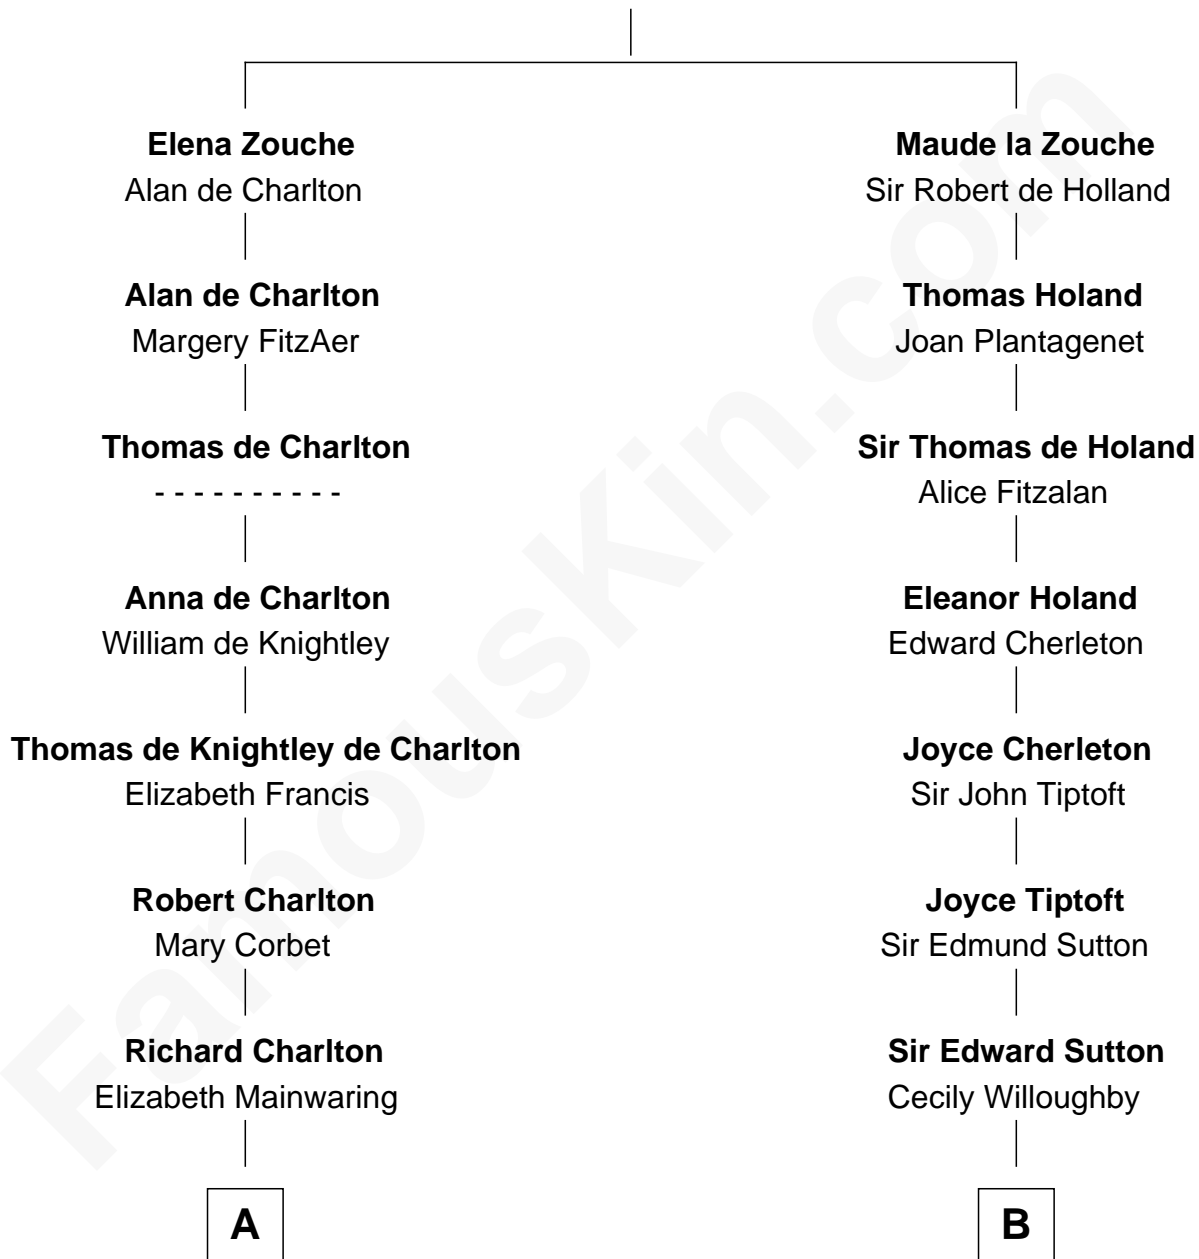

FamousKin.com

Relationship Chart of Ralph Waldo Emerson

American Poet

17th cousin 4 times removed of

Herbert Hoover

31st U.S. President

Sir Alan la Zouche

Eleanor de Segrave

C

—
Endymia Winn

Thomas Sherwood

—
Lucinda Sherwood

John Minthorn

—
Theodore Minthorn

Mary Wasley

—
Hulda Randall Minthorn

Jessie Clark Hoover

—
Herbert Hoover

31st U.S. President

FamousKin.com