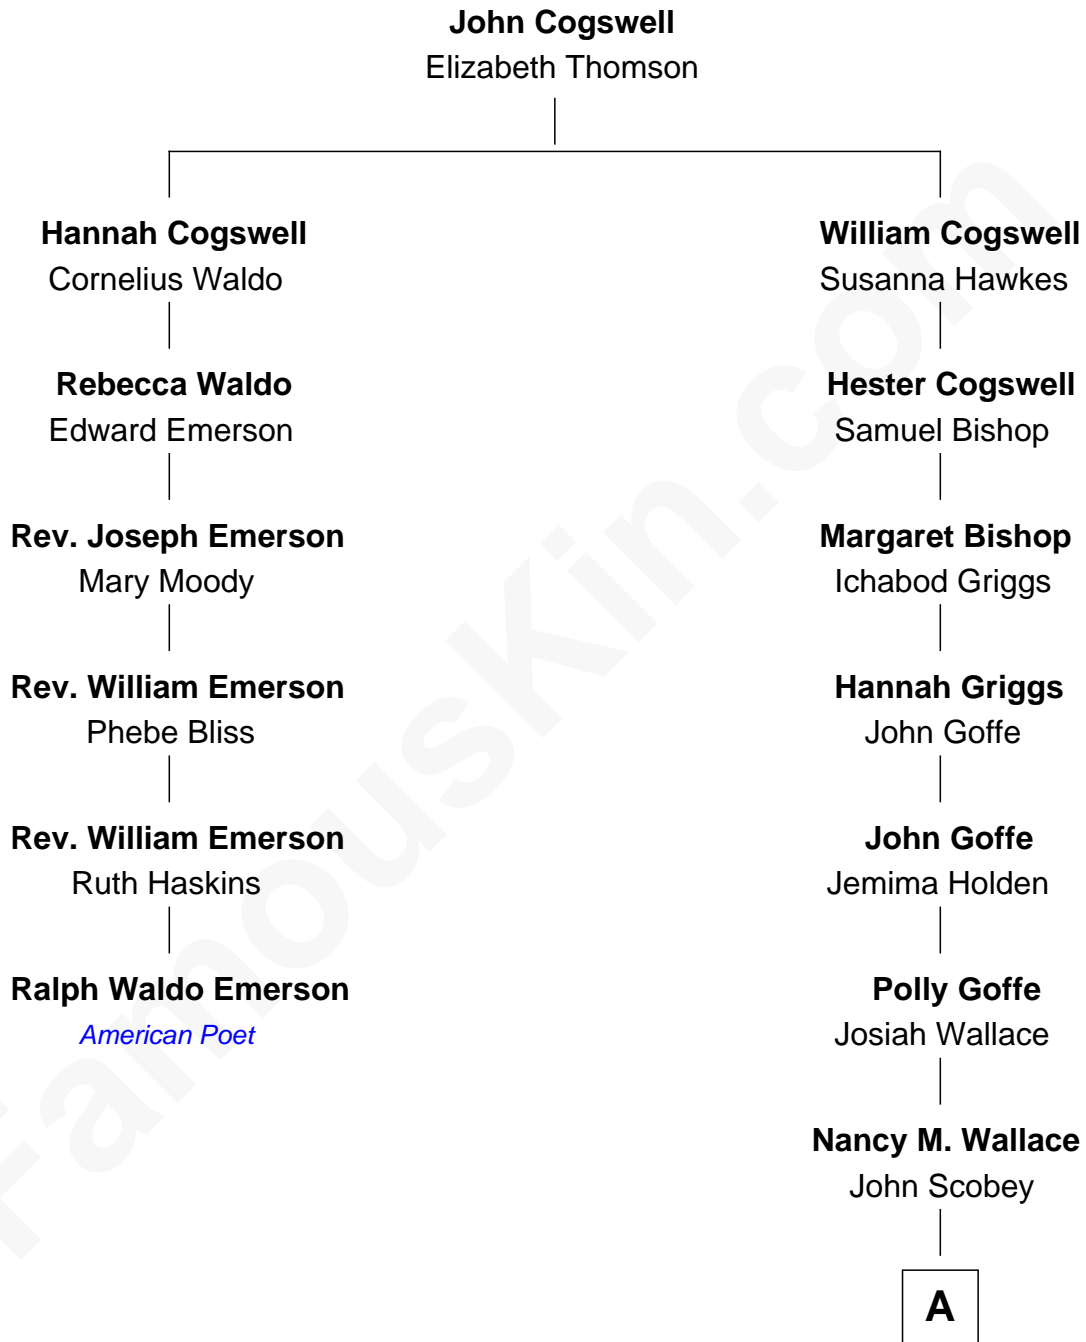

FamousKin.com

Relationship Chart of

Ralph Waldo Emerson

American Poet

5th cousin 4 times removed of

Lou (Henry) Hoover

First Lady of President Herbert Hoover

A

Philomelia Sophia Scobey

Phineas Weed

Florence Ida Weed

Charles Delano Henry

Lou (Henry) Hoover

First Lady of Herbert Hoover

FamousKin.com