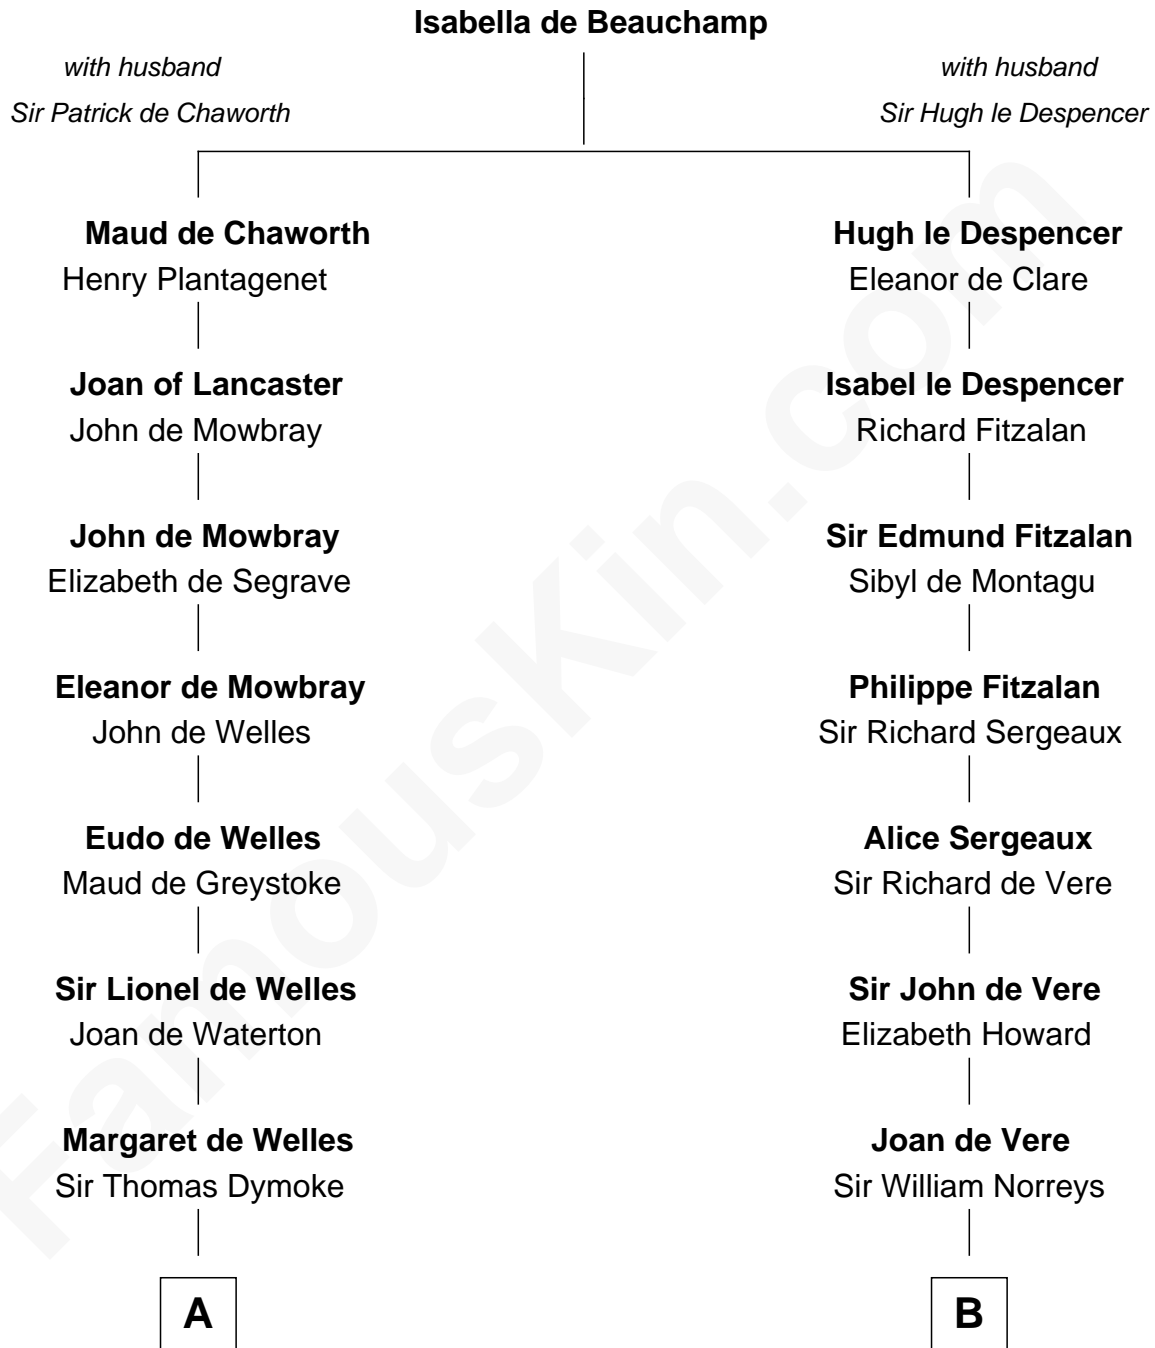

**FamousKin.com**  
**Relationship Chart of**  
**Ralph Waldo Emerson**  
*American Poet*

**18th cousin 3 times removed of**  
**Lou (Henry) Hoover**  
*First Lady of President Herbert Hoover*

**C**

**Rev. William Emerson**

Ruth Haskins

**Ralph Waldo Emerson**

*American Poet*

**D**

**Polly Goffe**

Josiah Wallace

**Nancy M. Wallace**

John Scobey

**Philomelia Sophia Scobey**

Phineas Weed

**Florence Ida Weed**

Charles Delano Henry

**Lou (Henry) Hoover**

*First Lady of Herbert Hoover*