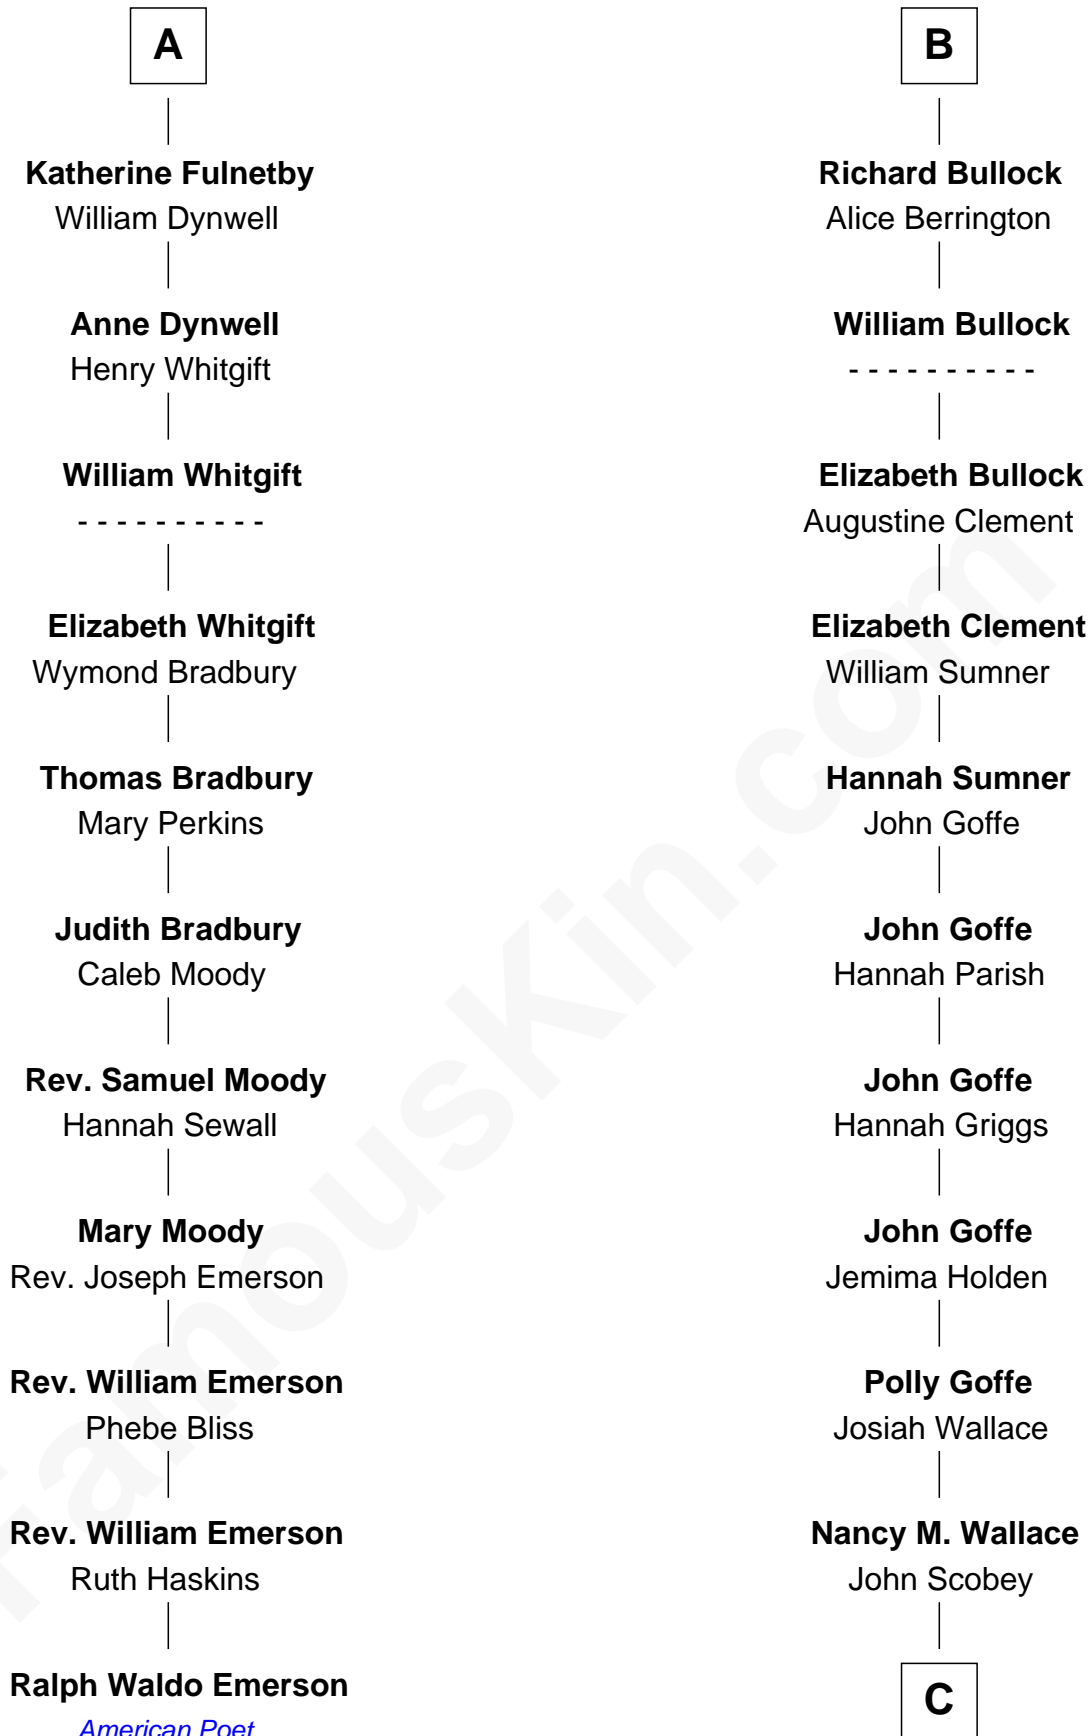

**FamousKin.com**  
**Relationship Chart of**  
**Ralph Waldo Emerson**  
*American Poet*

**17th cousin 2 times removed of**  
**Lou (Henry) Hoover**  
*First Lady of President Herbert Hoover*

**C**

**Philomelia Sophia Scobey**

Phineas Weed

**Florence Ida Weed**

Charles Delano Henry

**Lou (Henry) Hoover**

*First Lady of Herbert Hoover*

FamousKin.com