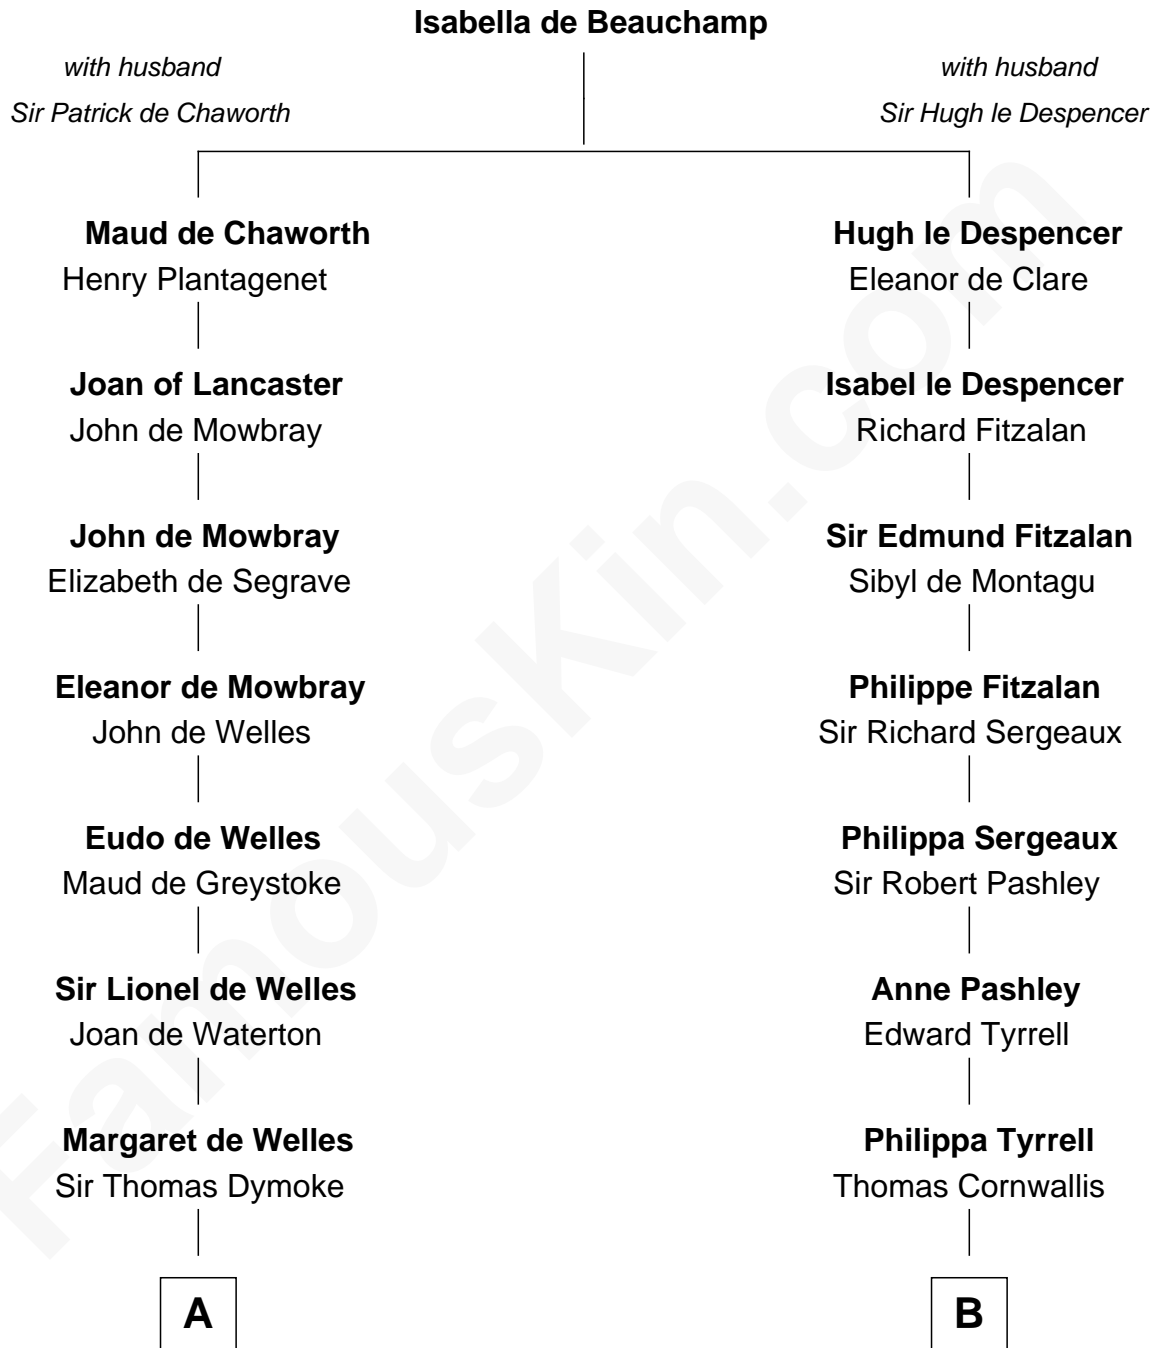

FamousKin.com
Relationship Chart of
Ralph Waldo Emerson
American Poet

18th cousin 2 times removed of

Ellen Louise (Axson) Wilson
First Lady of President Woodrow Wilson

C

Rev. William Emerson

Ruth Haskins

Ralph Waldo Emerson

American Poet

D

Isaac FitzRandolph

Eleanor Hunter

Rebecca Longstreet FitzRandolph

Rev. Isaac Stockton Keith Axson

Rev. Samuel Edward Axson

Margaret Jane Hoyt

Ellen Louise (Axson) Wilson

First Lady of Woodrow Wilson