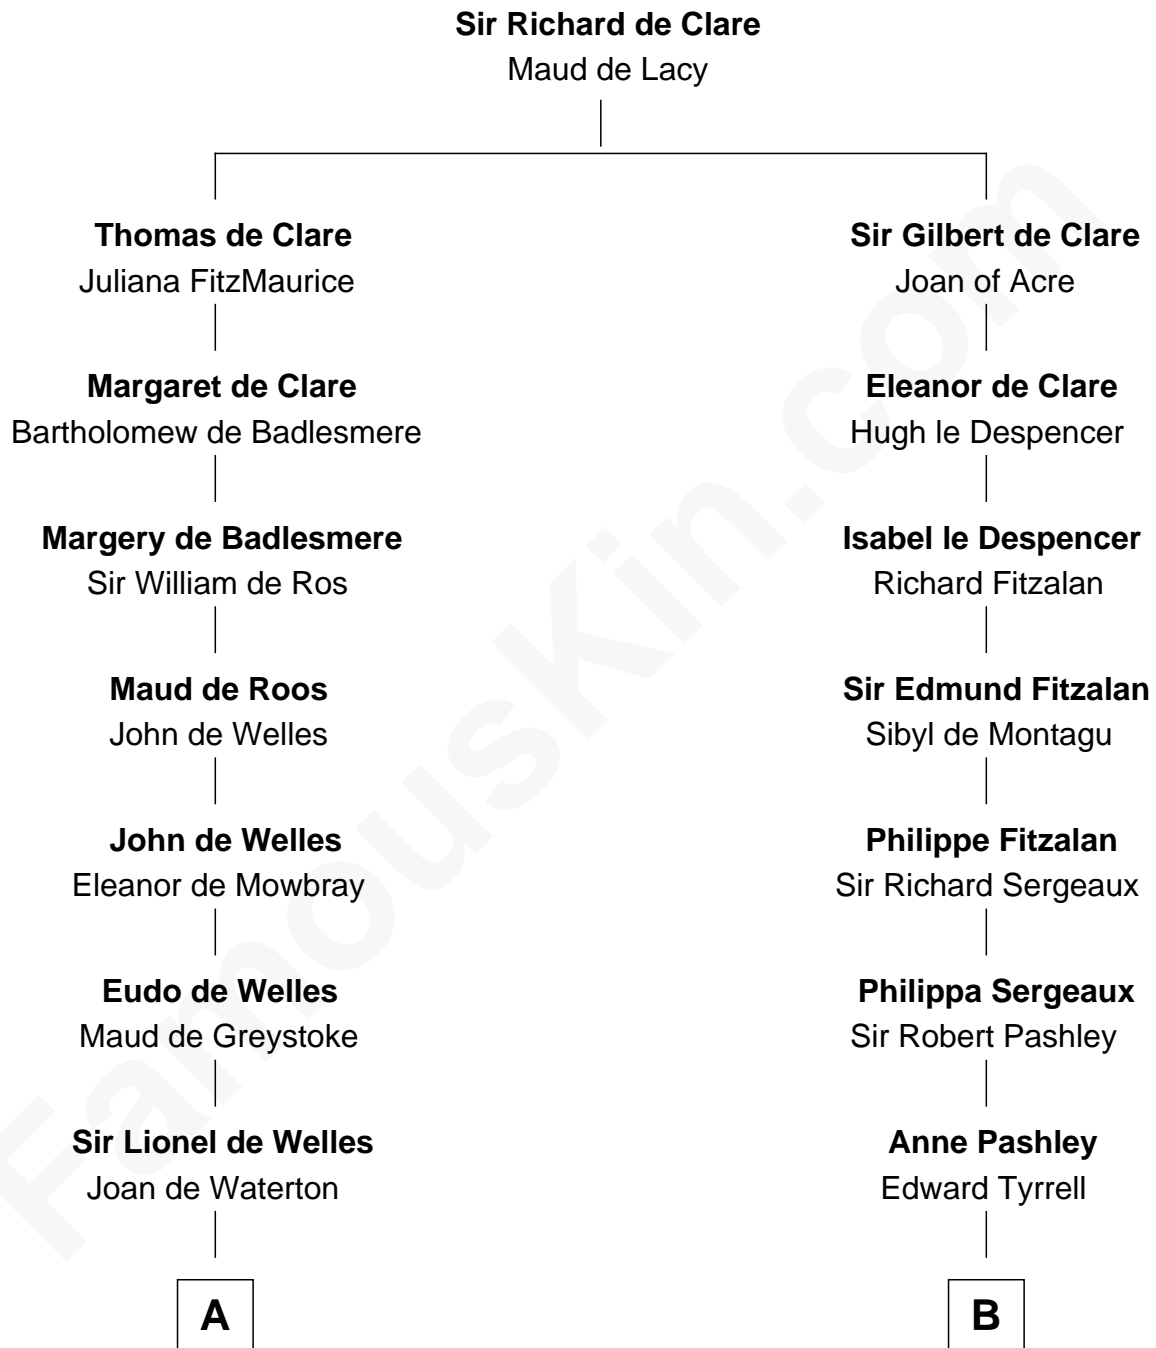

# FamousKin.com

## Relationship Chart of Ralph Waldo Emerson

*American Poet*

19th cousin 2 times removed of

**Ellen Louise (Axson) Wilson**

*First Lady of President Woodrow Wilson*

**C**

**Rev. William Emerson**

Phebe Bliss