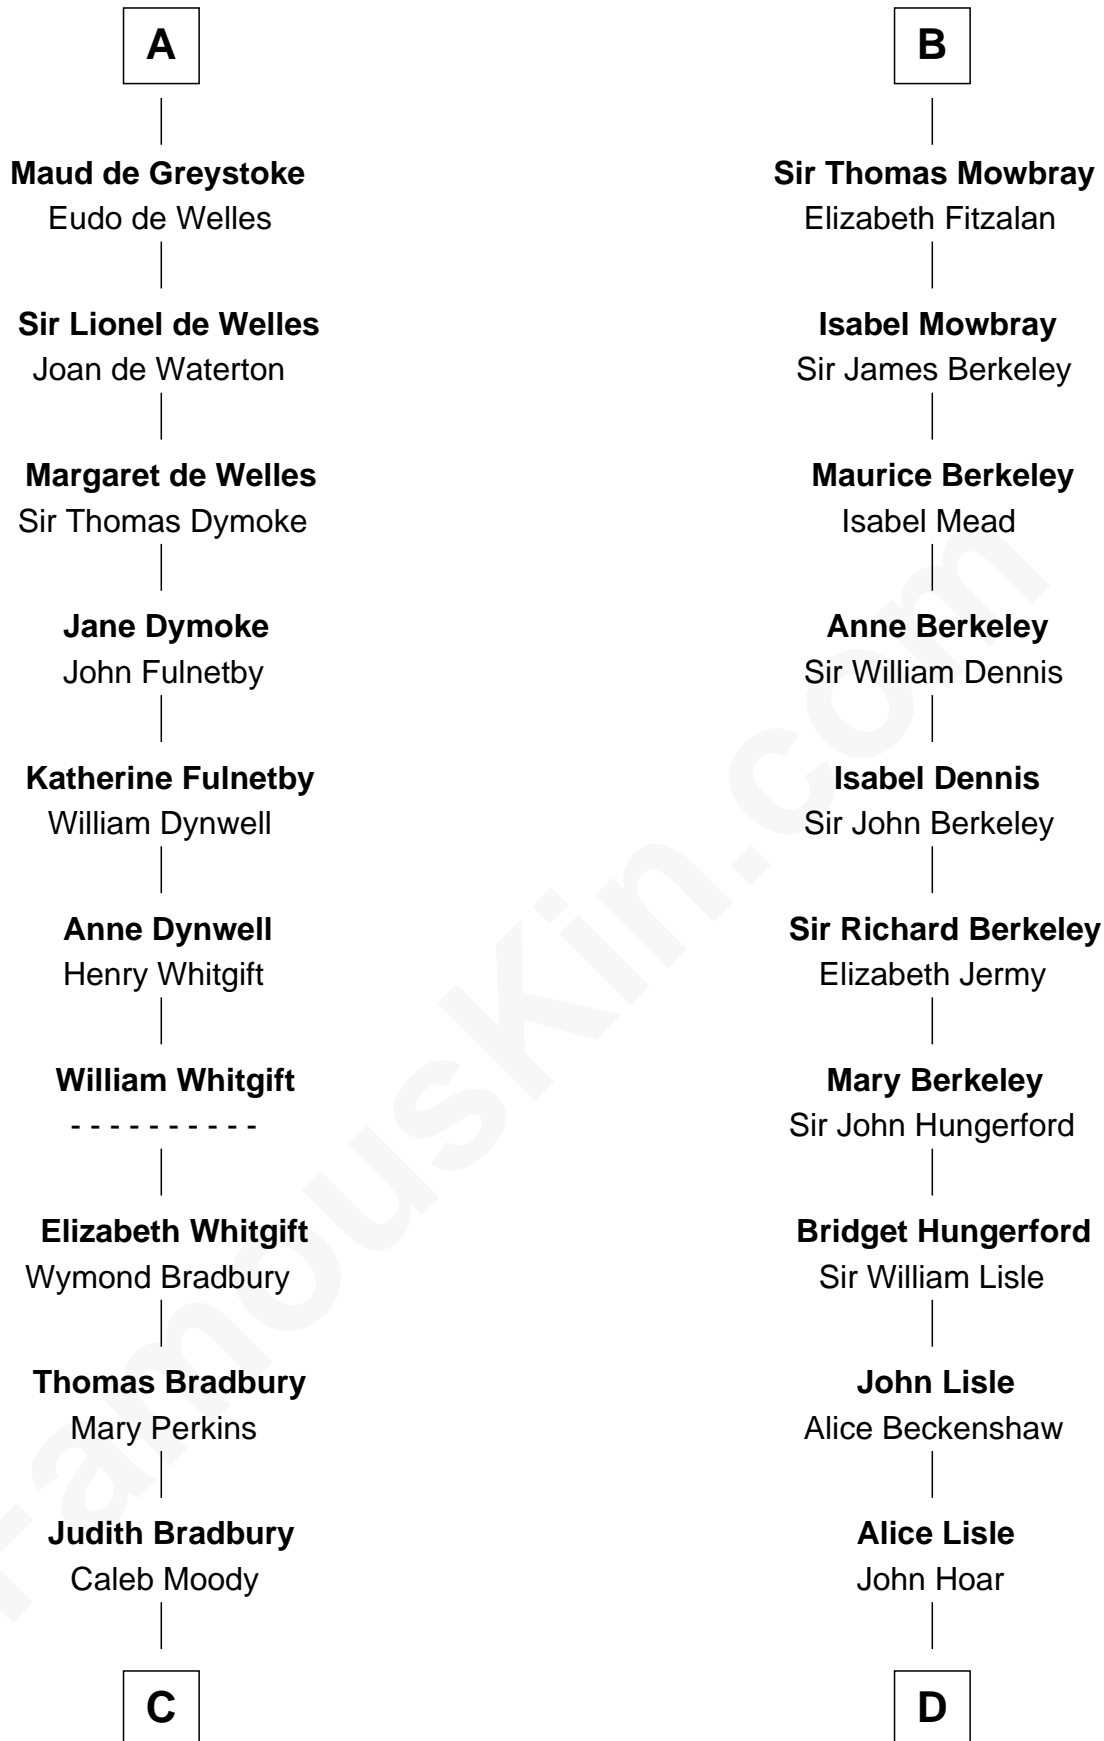

**FamousKin.com**  
**Relationship Chart of**  
**Ralph Waldo Emerson**  
*American Poet*

20th cousin 1 time removed of

**Samuel Prescott**  
*Completed Paul Revere's Midnight Ride*

**C**

**Rev. Samuel Moody**

Hannah Sewall

**Mary Moody**

Rev. Joseph Emerson

**Rev. William Emerson**

Phebe Bliss

**Rev. William Emerson**

Ruth Haskins

**Ralph Waldo Emerson**

*American Poet*

**D**

**Elizabeth Hoar**

Jonathan Prescott

**Dr. Jonathan Prescott**

Rebecca Bulkeley

**Dr. Abel Prescott**

Abigail Brigham

**Samuel Prescott**

*Completed Paul Revere's Ride*