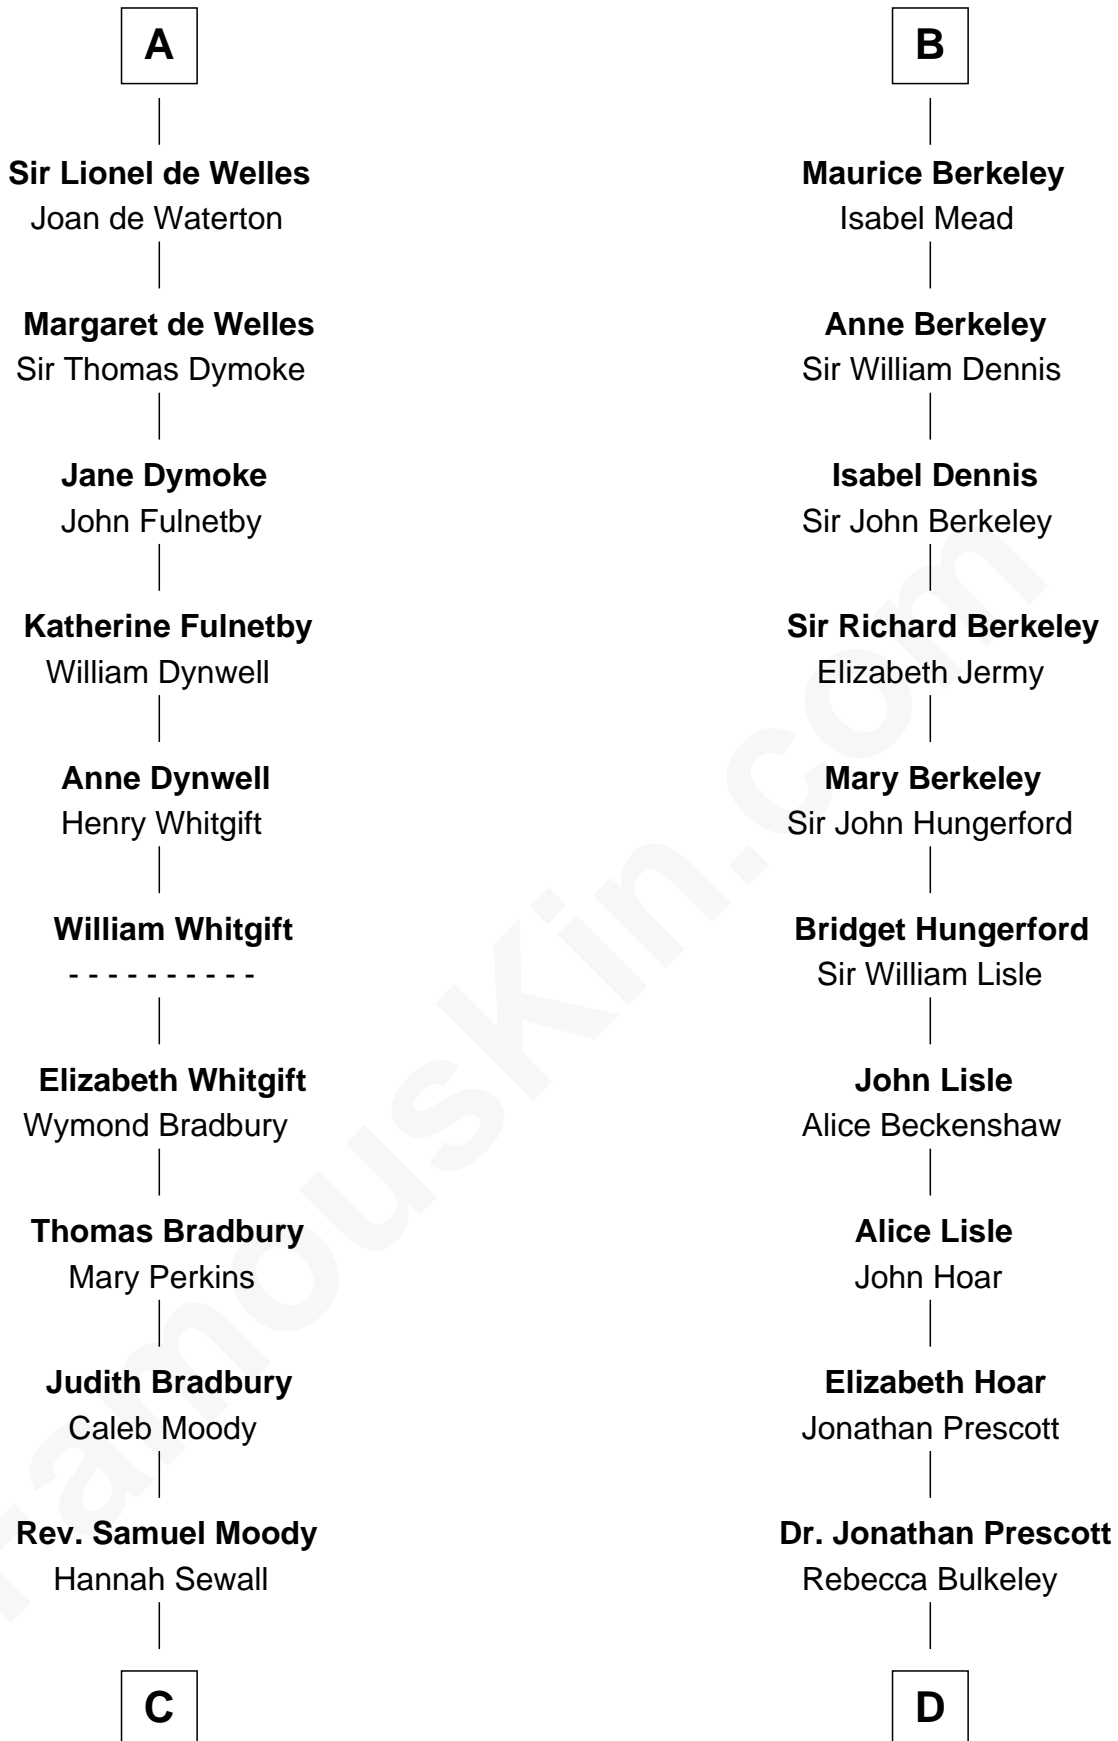

FamousKin.com
Relationship Chart of
Ralph Waldo Emerson
American Poet

18th cousin 2 times removed of

Samuel Prescott

Completed Paul Revere's Midnight Ride

FamousKin.com