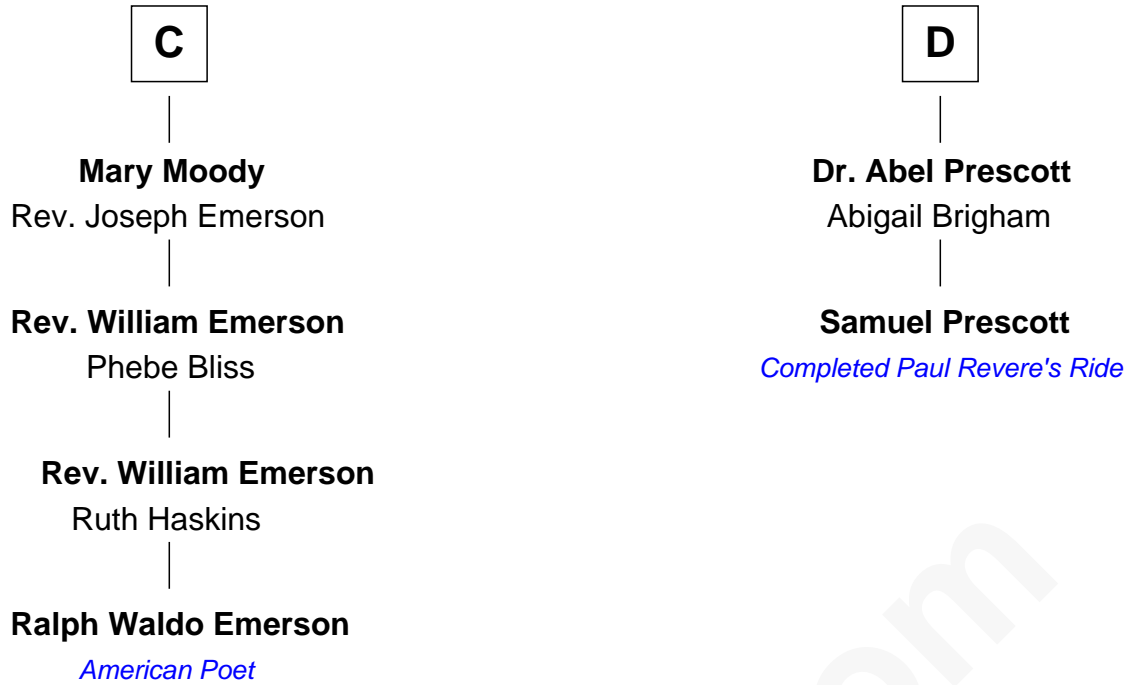

FamousKin.com
Relationship Chart of
Ralph Waldo Emerson
American Poet

18th cousin 2 times removed of

Samuel Prescott

Completed Paul Revere's Midnight Ride

FamousKin.com