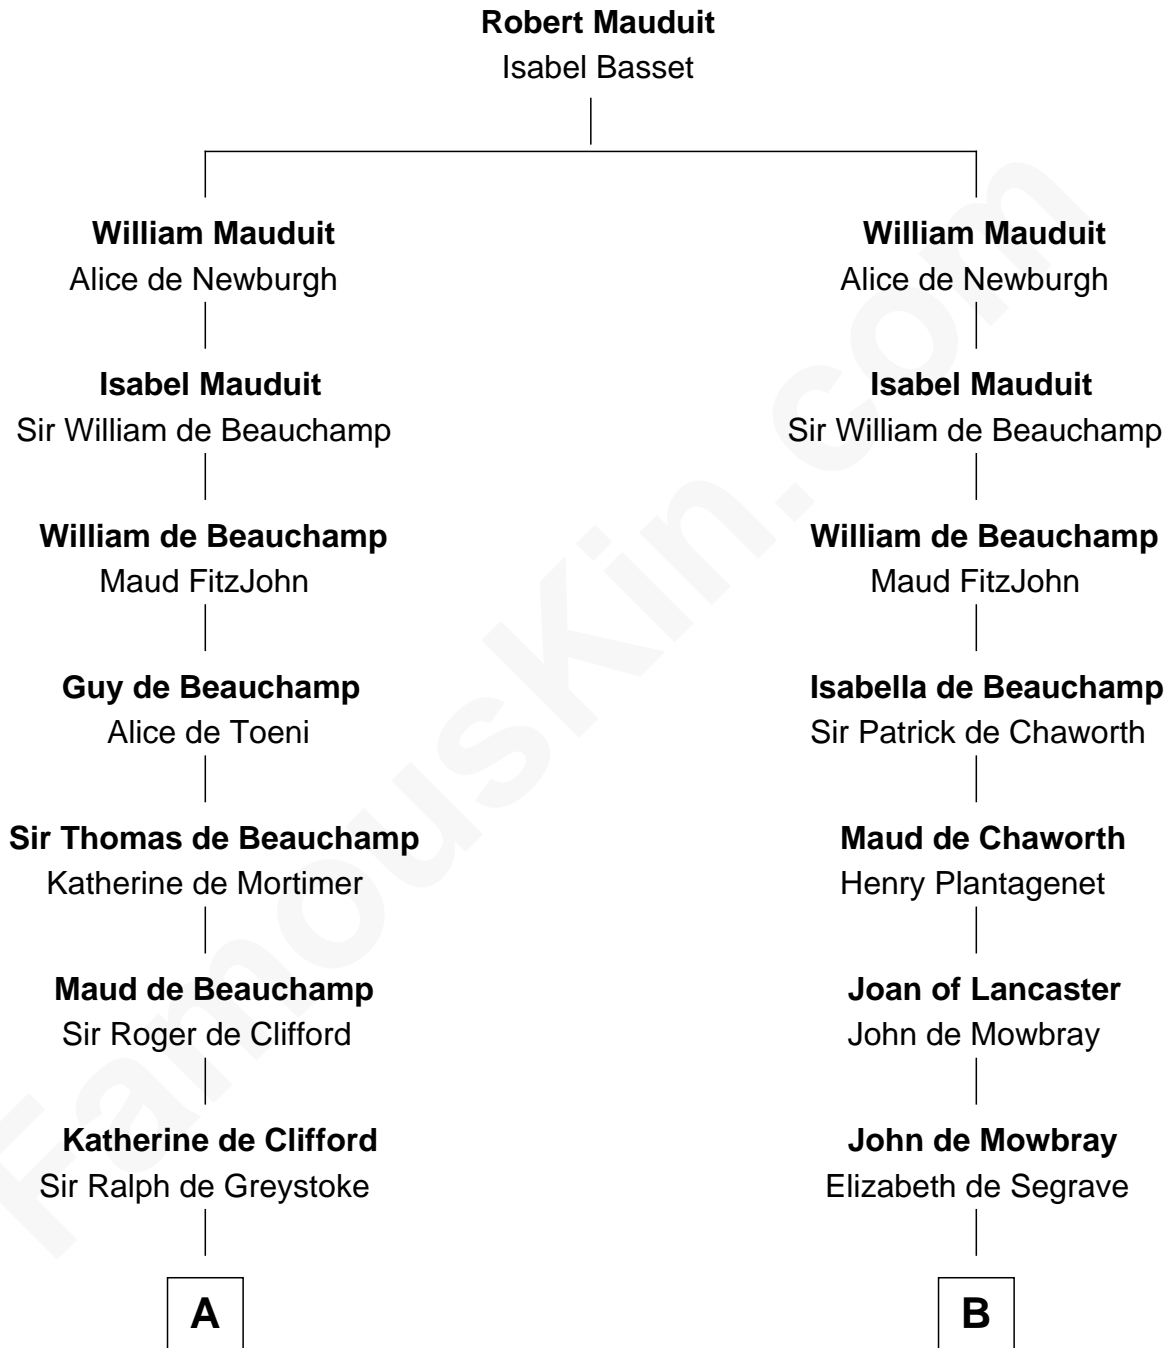

FamousKin.com
Relationship Chart of
Ralph Waldo Emerson
American Poet

20th cousin 1 time removed of

Samuel Prescott
Completed Paul Revere's Midnight Ride

C

Rev. Samuel Moody

Hannah Sewall

Mary Moody

Rev. Joseph Emerson

Jonathan Prescott

Dr. Jonathan Prescott

Rebecca Bulkeley

Dr. Abel Prescott

Abigail Brigham

Samuel Prescott

Completed Paul Revere's Ride