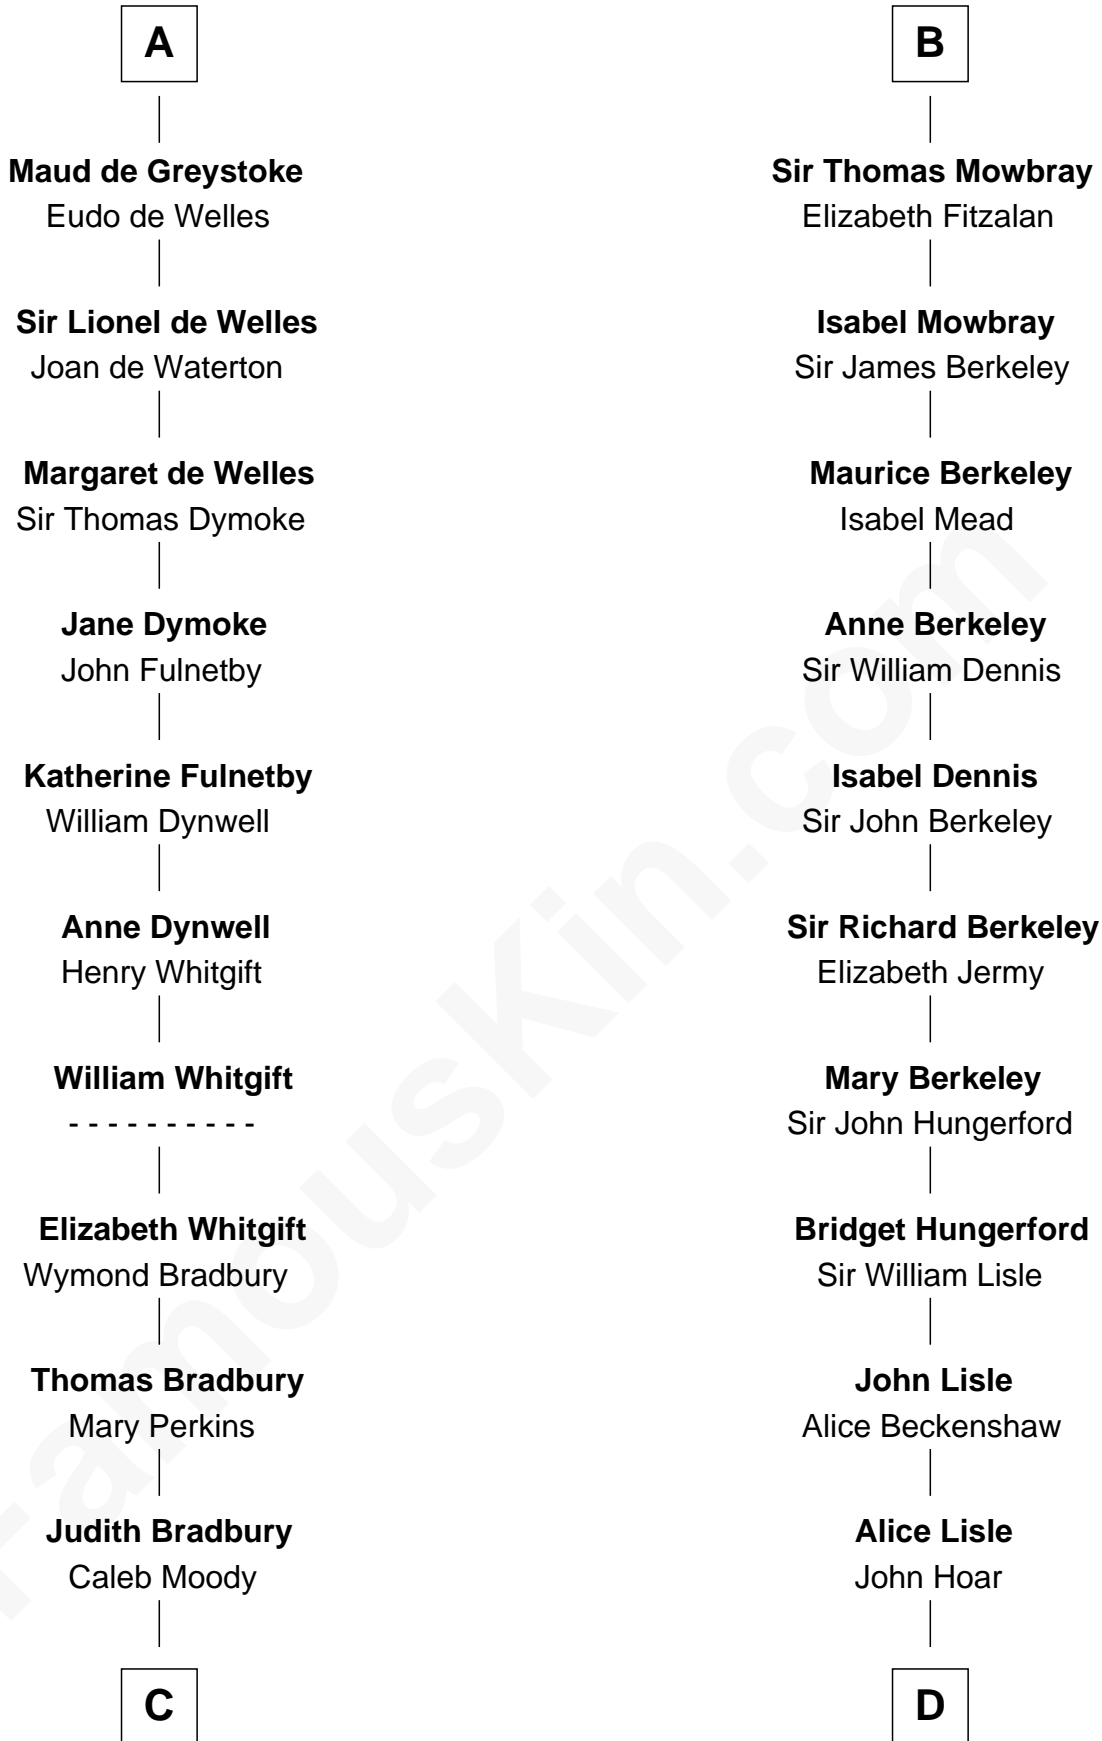

FamousKin.com
Relationship Chart of
Ralph Waldo Emerson
American Poet

20th cousin 1 time removed of

Samuel Prescott
Completed Paul Revere's Midnight Ride

C

Rev. Samuel Moody

Hannah Sewall

Mary Moody

Rev. Joseph Emerson

Jonathan Prescott

Dr. Jonathan Prescott

Rebecca Bulkeley

Dr. Abel Prescott

Abigail Brigham

Samuel Prescott

Completed Paul Revere's Ride