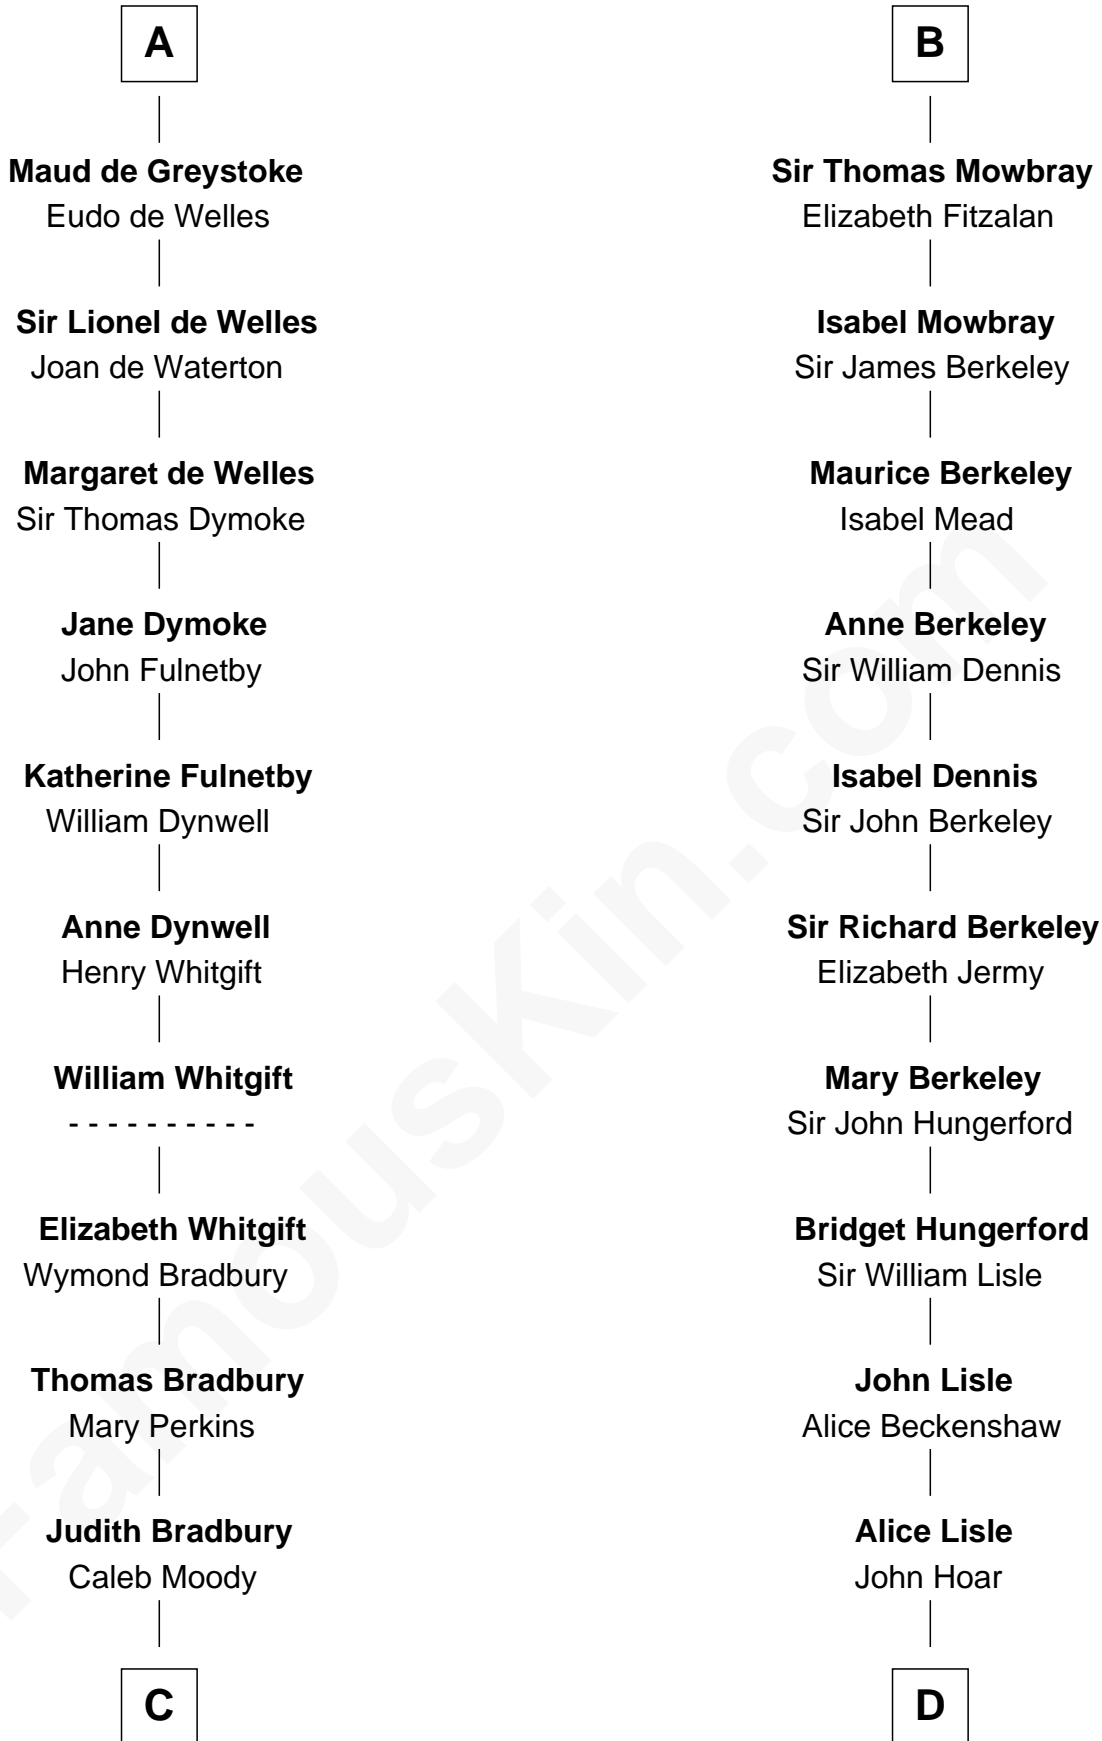

FamousKin.com

Relationship Chart of

Ralph Waldo Emerson

American Poet

20th cousin 1 time removed of

Samuel Prescott

Completed Paul Revere's Midnight Ride

C

Rev. Samuel Moody

Hannah Sewall

Mary Moody

Rev. Joseph Emerson

Rev. William Emerson

Phebe Bliss

Rev. William Emerson

Ruth Haskins