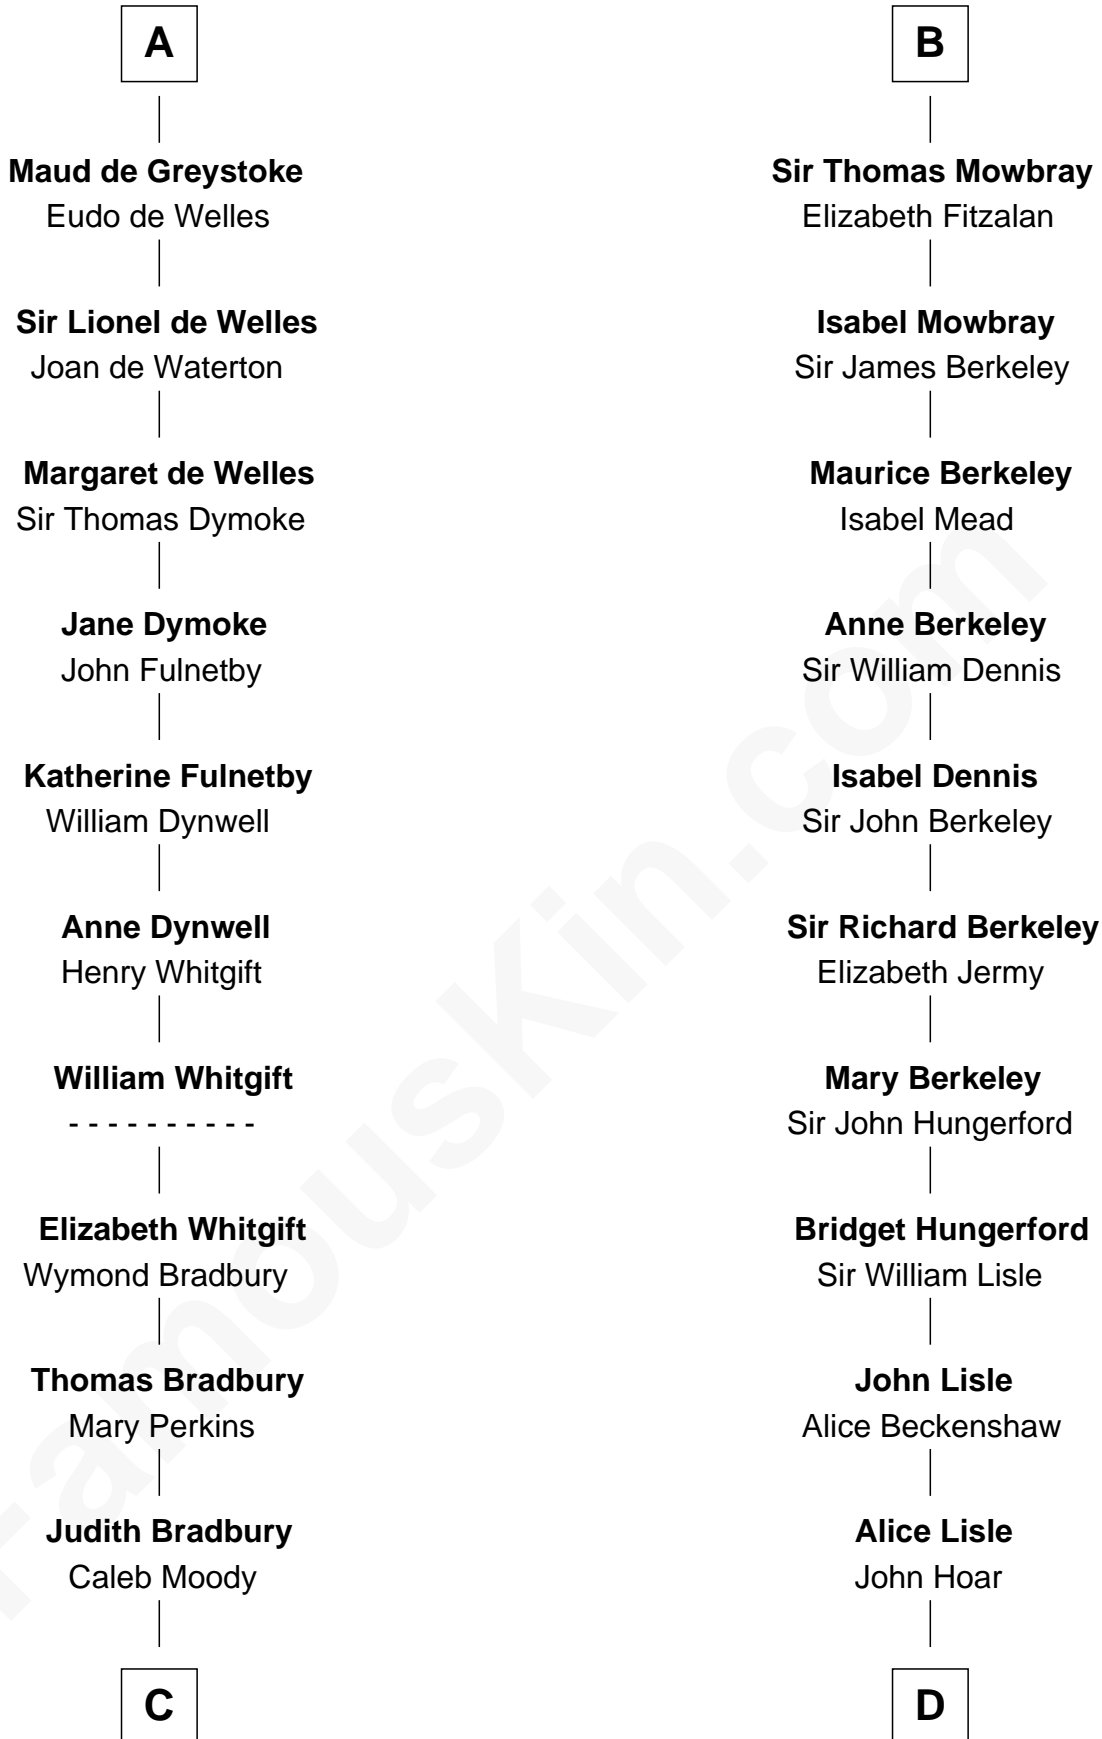

## Relationship Chart of

### Ralph Waldo Emerson

*American Poet*

20th cousin 1 time removed of

**Samuel Prescott**

*Completed Paul Revere's Midnight Ride*

**C**

**Rev. Samuel Moody**

Hannah Sewall

**Mary Moody**

Rev. Joseph Emerson

**Rev. William Emerson**

Phebe Bliss

**Rev. William Emerson**

Ruth Haskins

**Ralph Waldo Emerson**

*American Poet*

**D**

**Elizabeth Hoar**

Jonathan Prescott

**Dr. Jonathan Prescott**

Rebecca Bulkeley

**Dr. Abel Prescott**

Abigail Brigham

**Samuel Prescott**