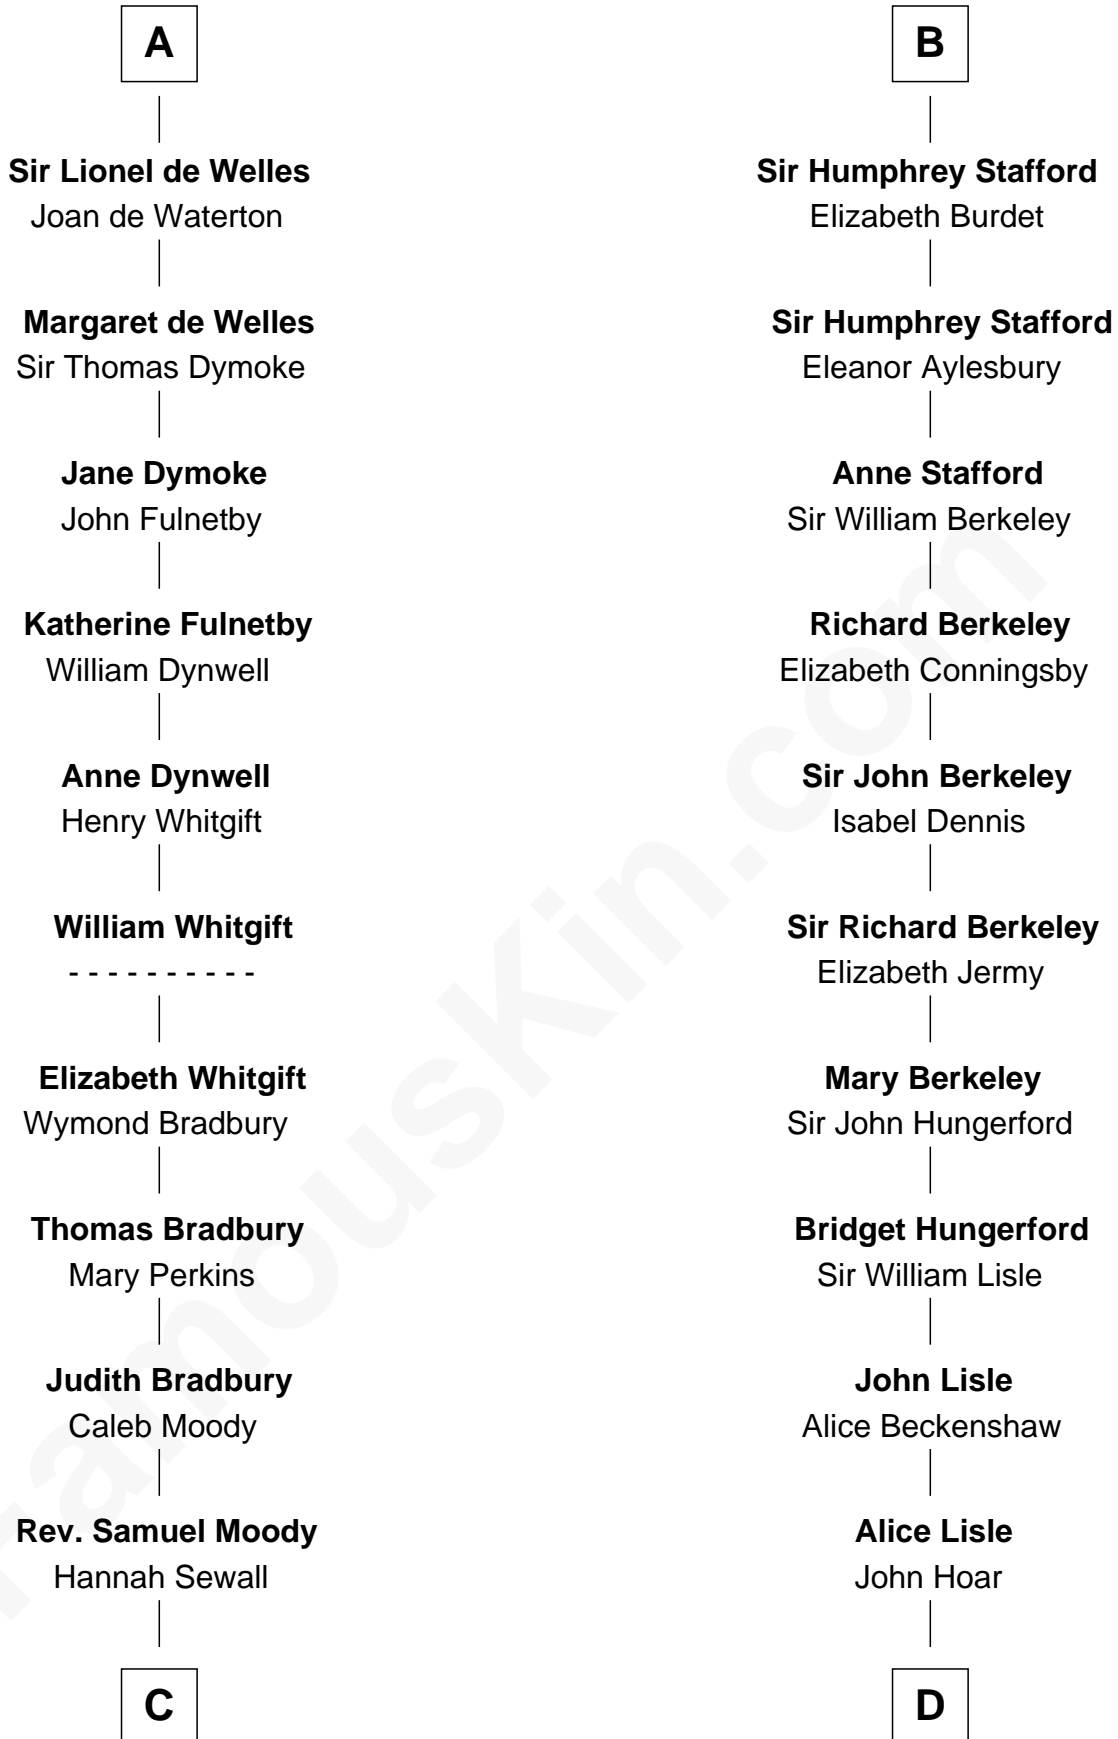

FamousKin.com

Relationship Chart of

Ralph Waldo Emerson

American Poet

20th cousin of

Samuel Prescott

Completed Paul Revere's Midnight Ride

C

Mary Moody
Rev. Joseph Emerson
|
Rev. William Emerson
Phebe Bliss
|
Rev. William Emerson
Ruth Haskins
|
Ralph Waldo Emerson
American Poet

D

Elizabeth Hoar
Jonathan Prescott
|
Dr. Jonathan Prescott
Rebecca Bulkeley
|
Dr. Abel Prescott
Abigail Brigham
|
Samuel Prescott
Completed Paul Revere's Ride