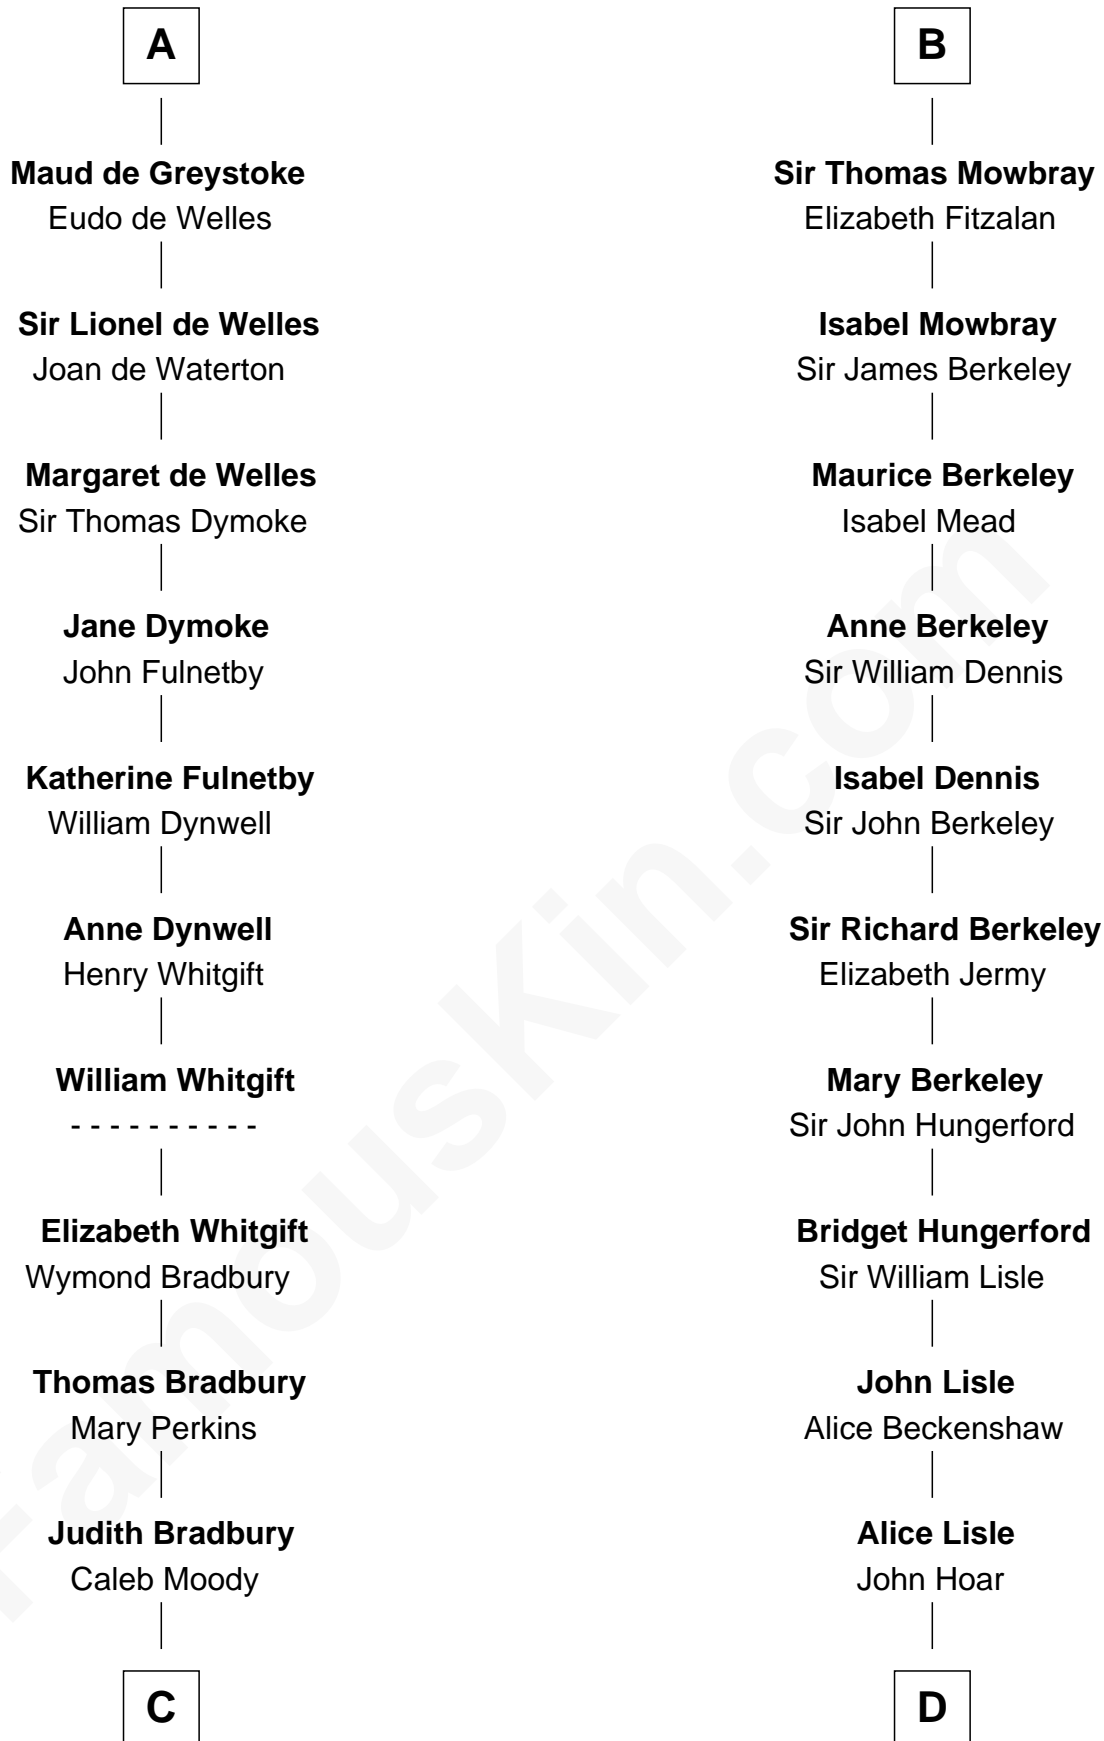

## Relationship Chart of

### Ralph Waldo Emerson

*American Poet*

20th cousin 1 time removed of

**Samuel Prescott**

*Completed Paul Revere's Midnight Ride*

**C**

**Rev. Samuel Moody**

Hannah Sewall

**Mary Moody**

Rev. Joseph Emerson

**Rev. William Emerson**

Phebe Bliss

**Rev. William Emerson**

Ruth Haskins

**Ralph Waldo Emerson**

*American Poet*

**D**

**Elizabeth Hoar**

Jonathan Prescott

**Dr. Jonathan Prescott**

Rebecca Bulkeley

**Dr. Abel Prescott**

Abigail Brigham

**Samuel Prescott**