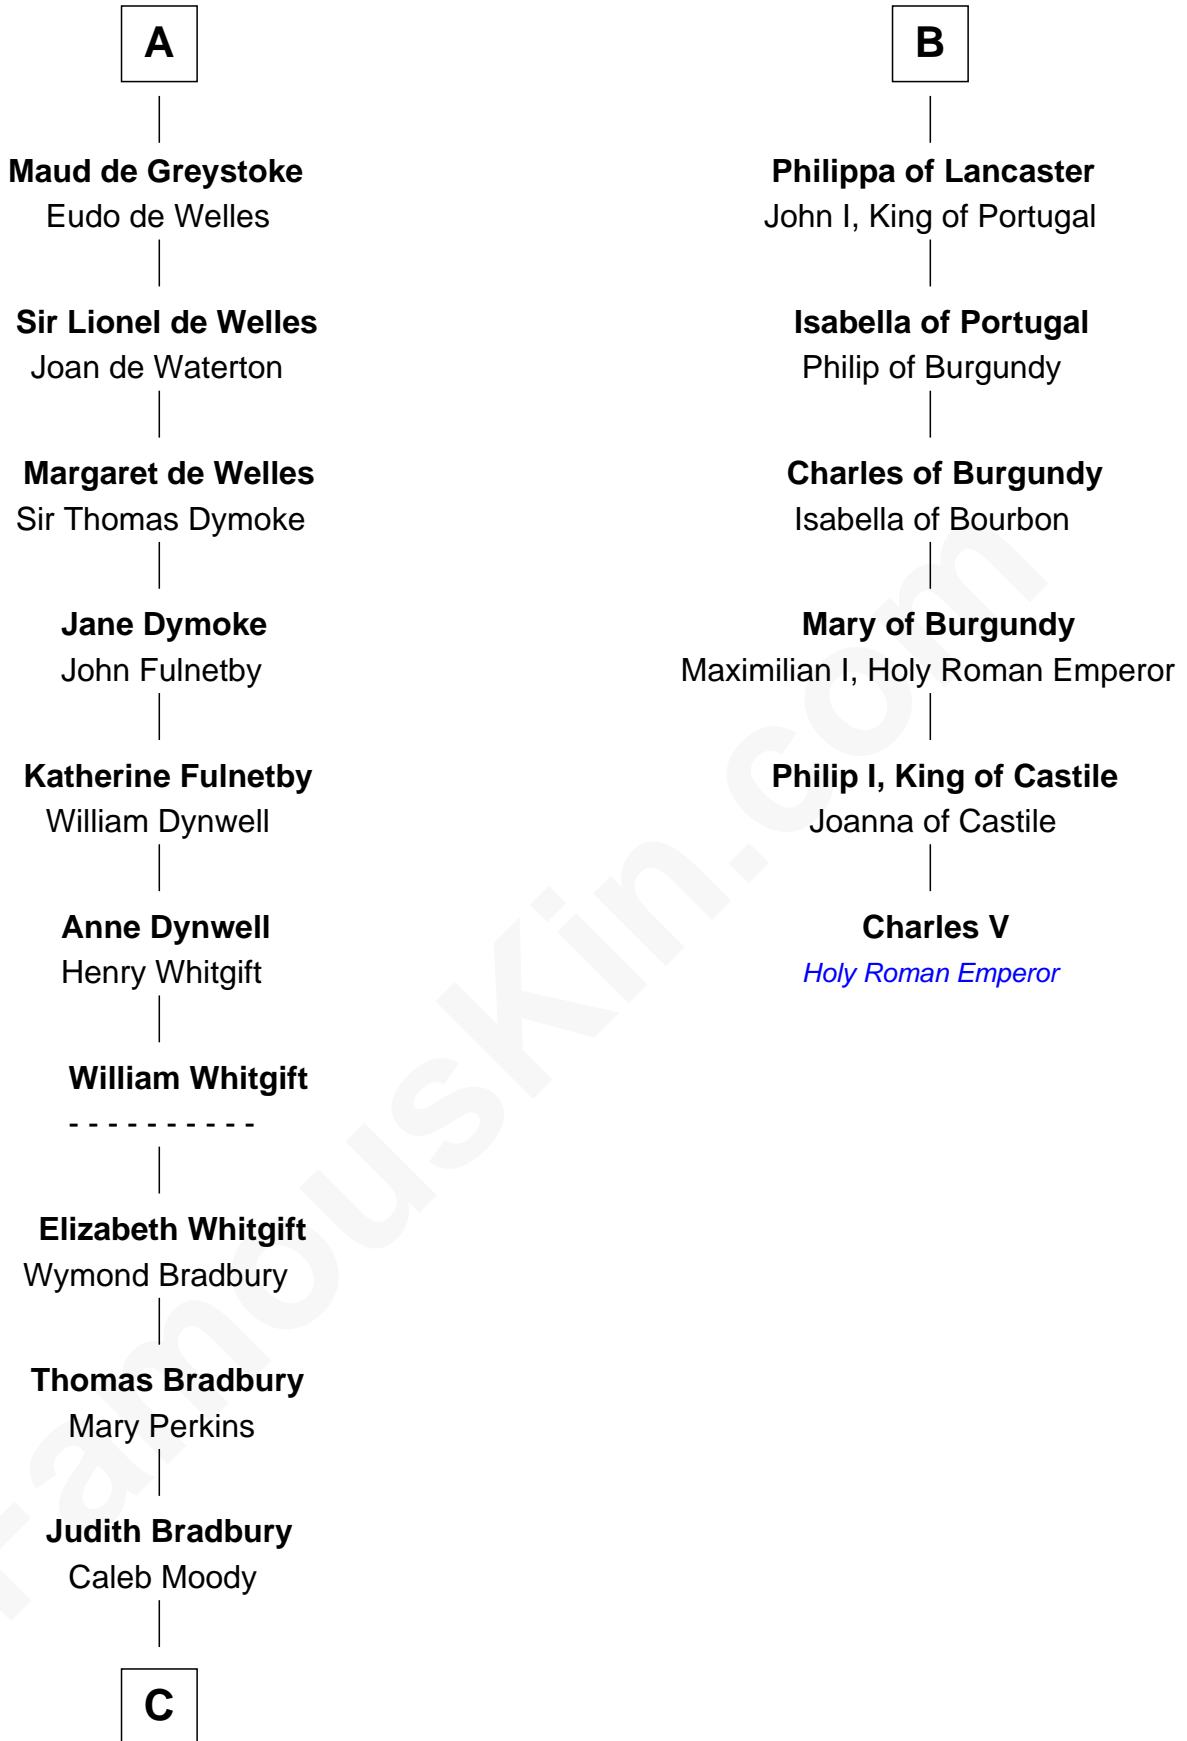

## Relationship Chart of

### Ralph Waldo Emerson

*American Poet*

12th cousin 9 times removed of

### Charles V

*Holy Roman Emperor*

**C**

Rev. Samuel Moody

Hannah Sewall

Mary Moody

Rev. Joseph Emerson

Rev. William Emerson