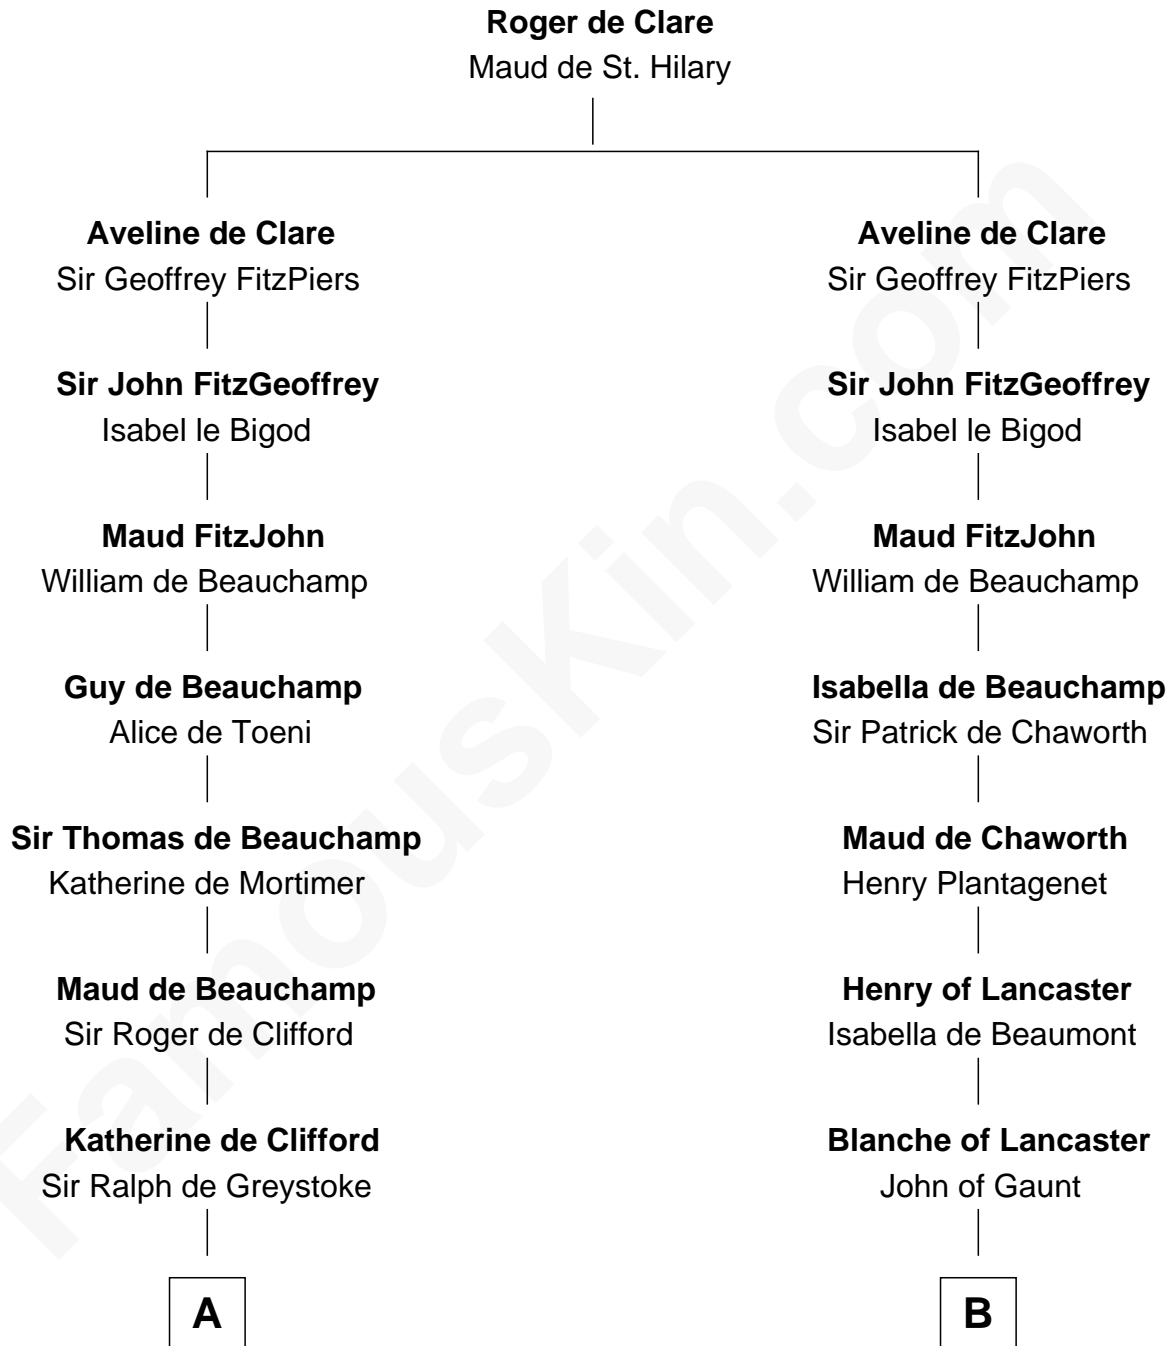

FamousKin.com

Relationship Chart of

Ralph Waldo Emerson

American Poet

12th cousin 9 times removed of

Charles V

Holy Roman Emperor