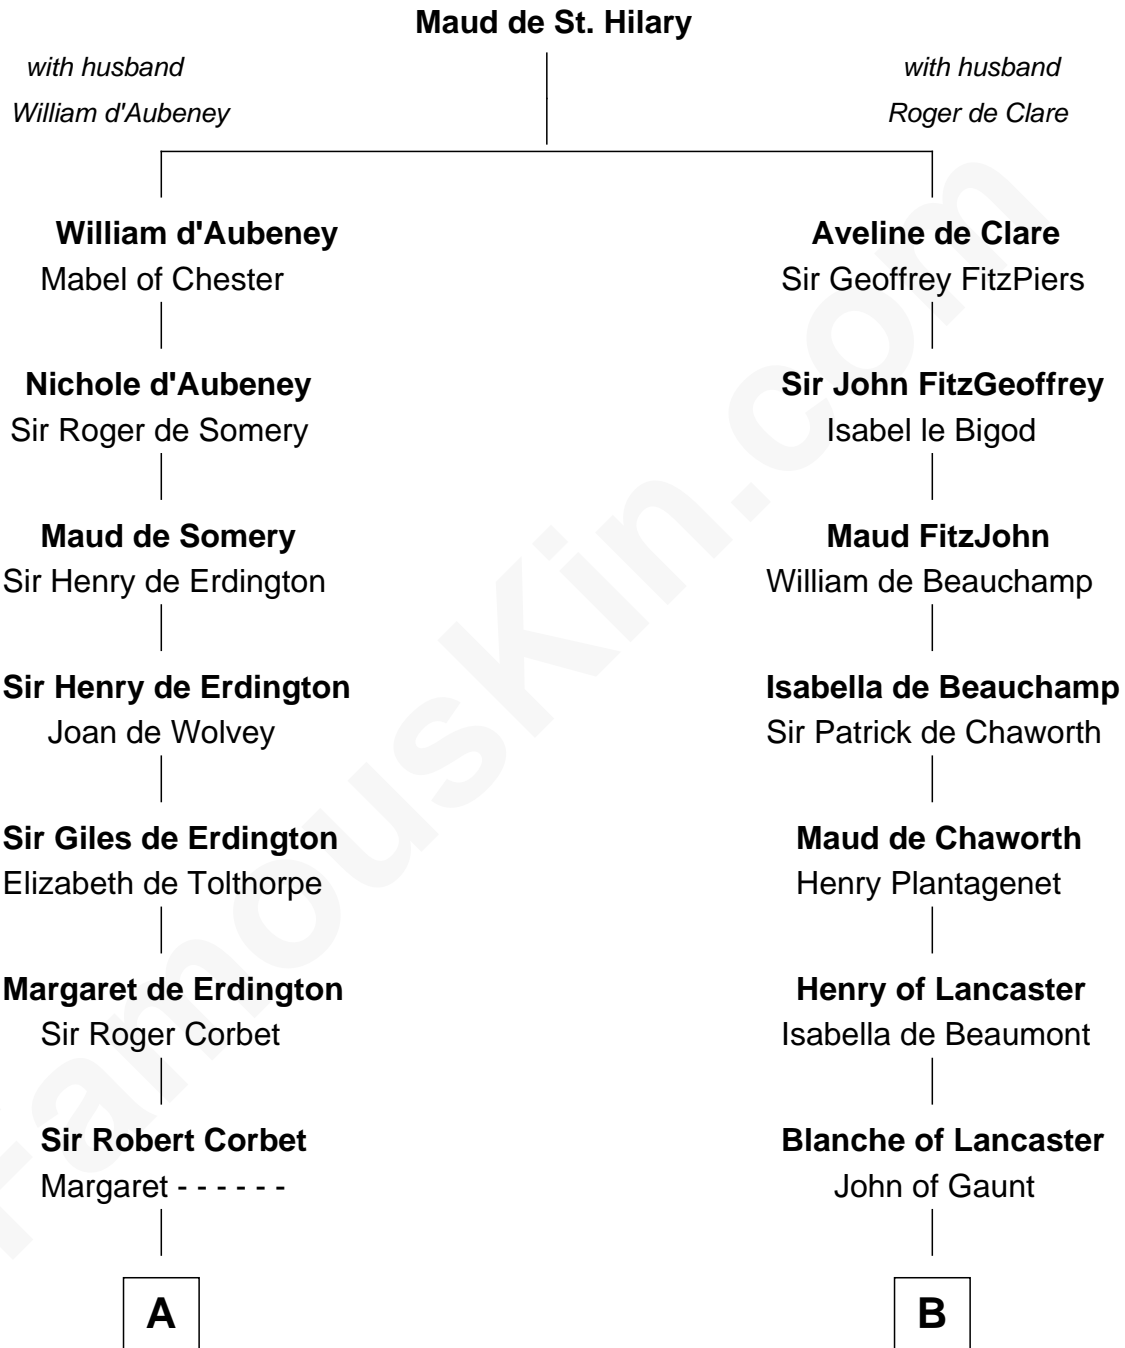

**FamousKin.com**  
**Relationship Chart of**  
**Ralph Waldo Emerson**  
*American Poet*

**12th cousin 7 times removed of**  
**Charles V**  
*Holy Roman Emperor*

**C**

Rev. William Emerson

Phebe Bliss

Rev. William Emerson

Ruth Haskins

Ralph Waldo Emerson

*American Poet*

FamousKin.com