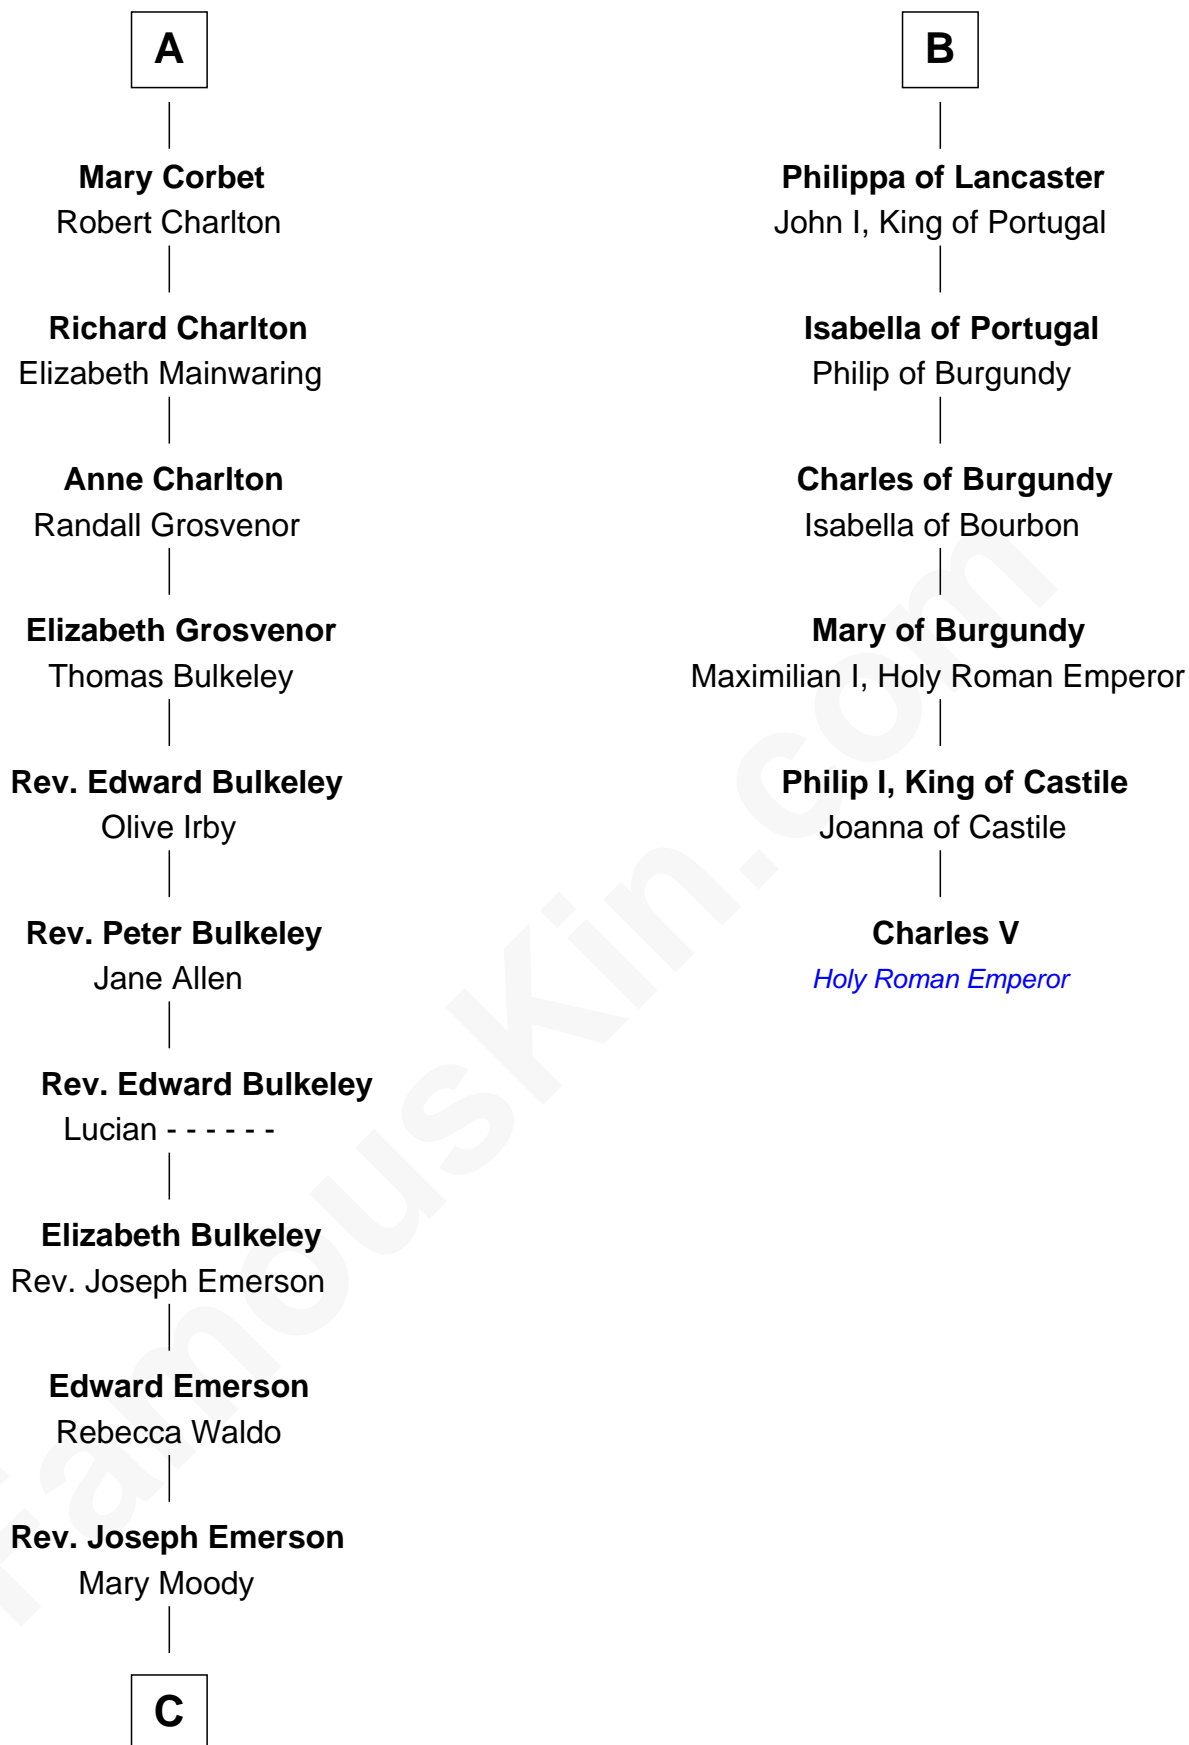

**FamousKin.com**  
**Relationship Chart of**  
**Ralph Waldo Emerson**  
*American Poet*

**12th cousin 7 times removed of**  
**Charles V**  
*Holy Roman Emperor*

**C**

Rev. William Emerson

Phebe Bliss

Rev. William Emerson