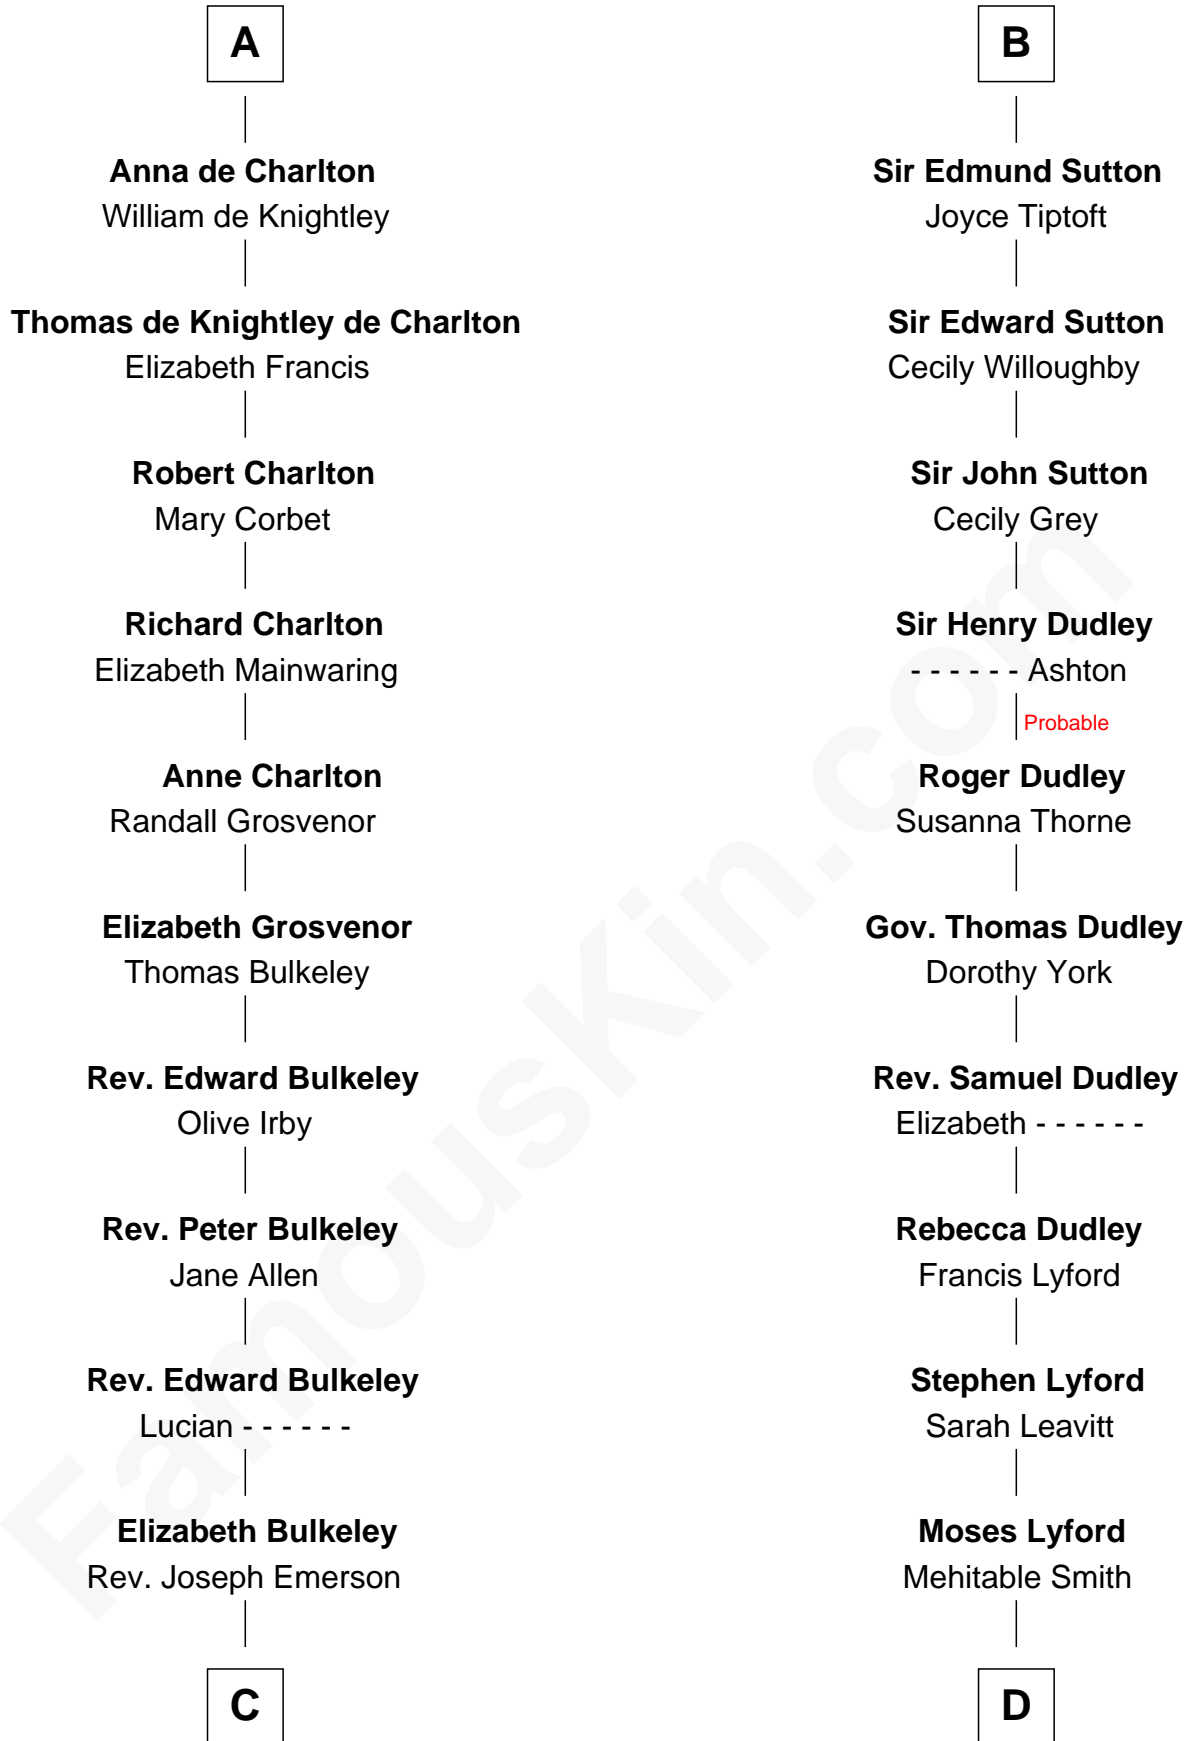

## Relationship Chart of

### Ralph Waldo Emerson

*American Poet*

20th cousin 1 time removed of

**Milton Bradley**  
*Founder, Milton Bradley Company*

**C**

**Edward Emerson**

Rebecca Waldo

**Rev. Joseph Emerson**