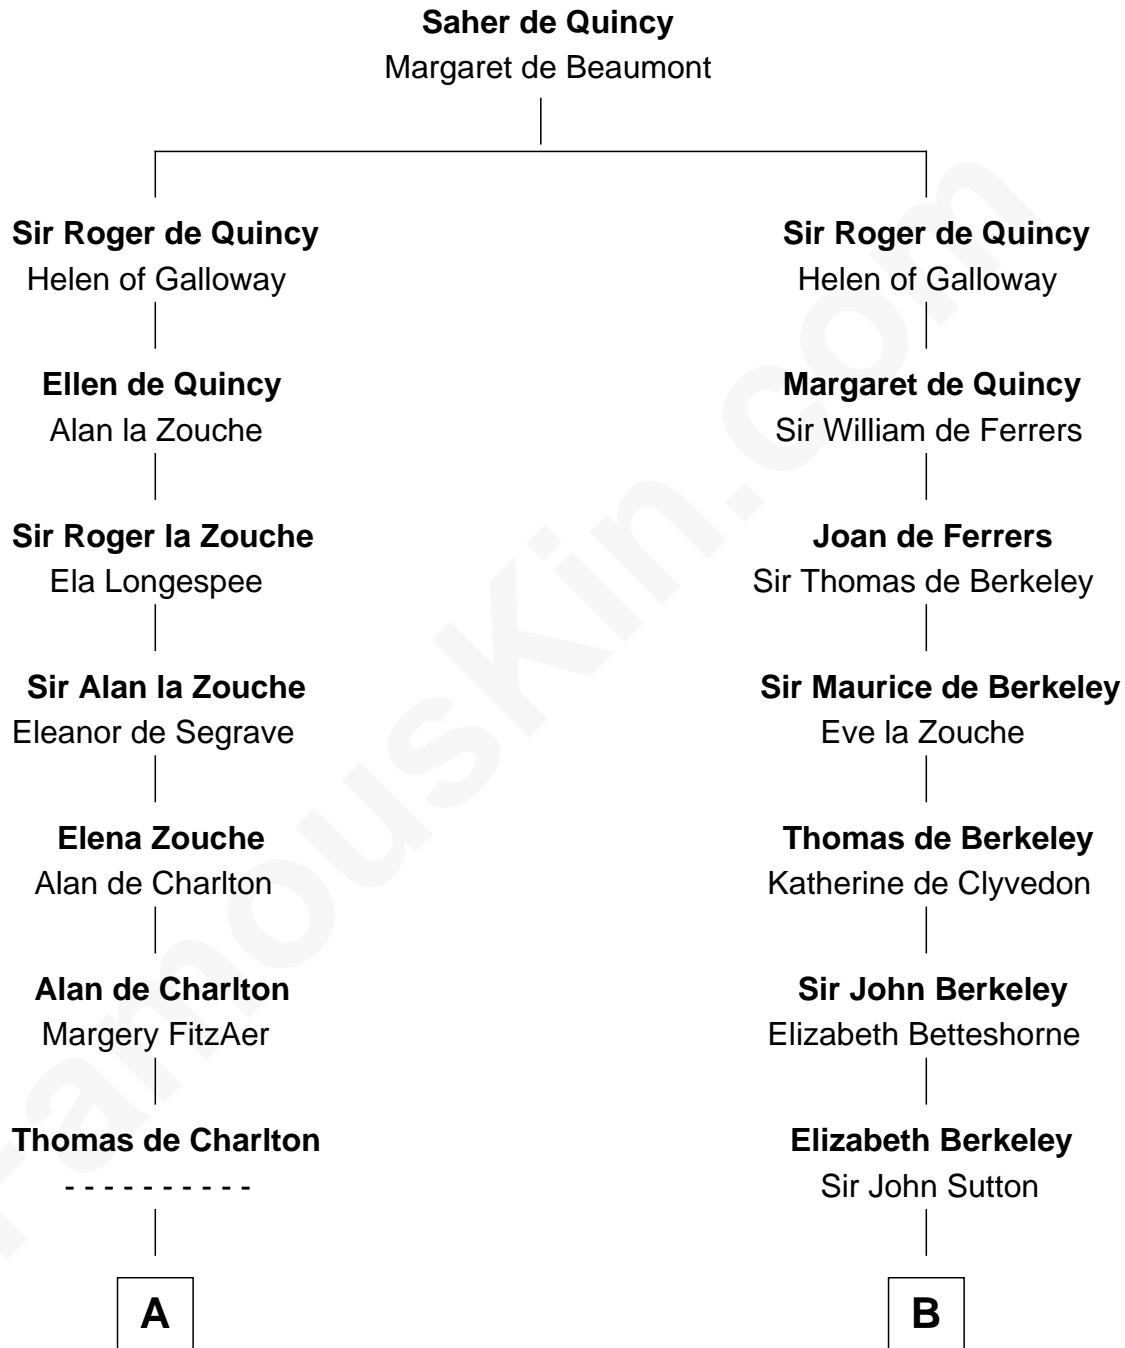

## Relationship Chart of

### Ralph Waldo Emerson

*American Poet*

20th cousin 1 time removed of

**Milton Bradley**  
*Founder, Milton Bradley Company*

**C**

**Edward Emerson**

Rebecca Waldo

**Rev. Joseph Emerson**