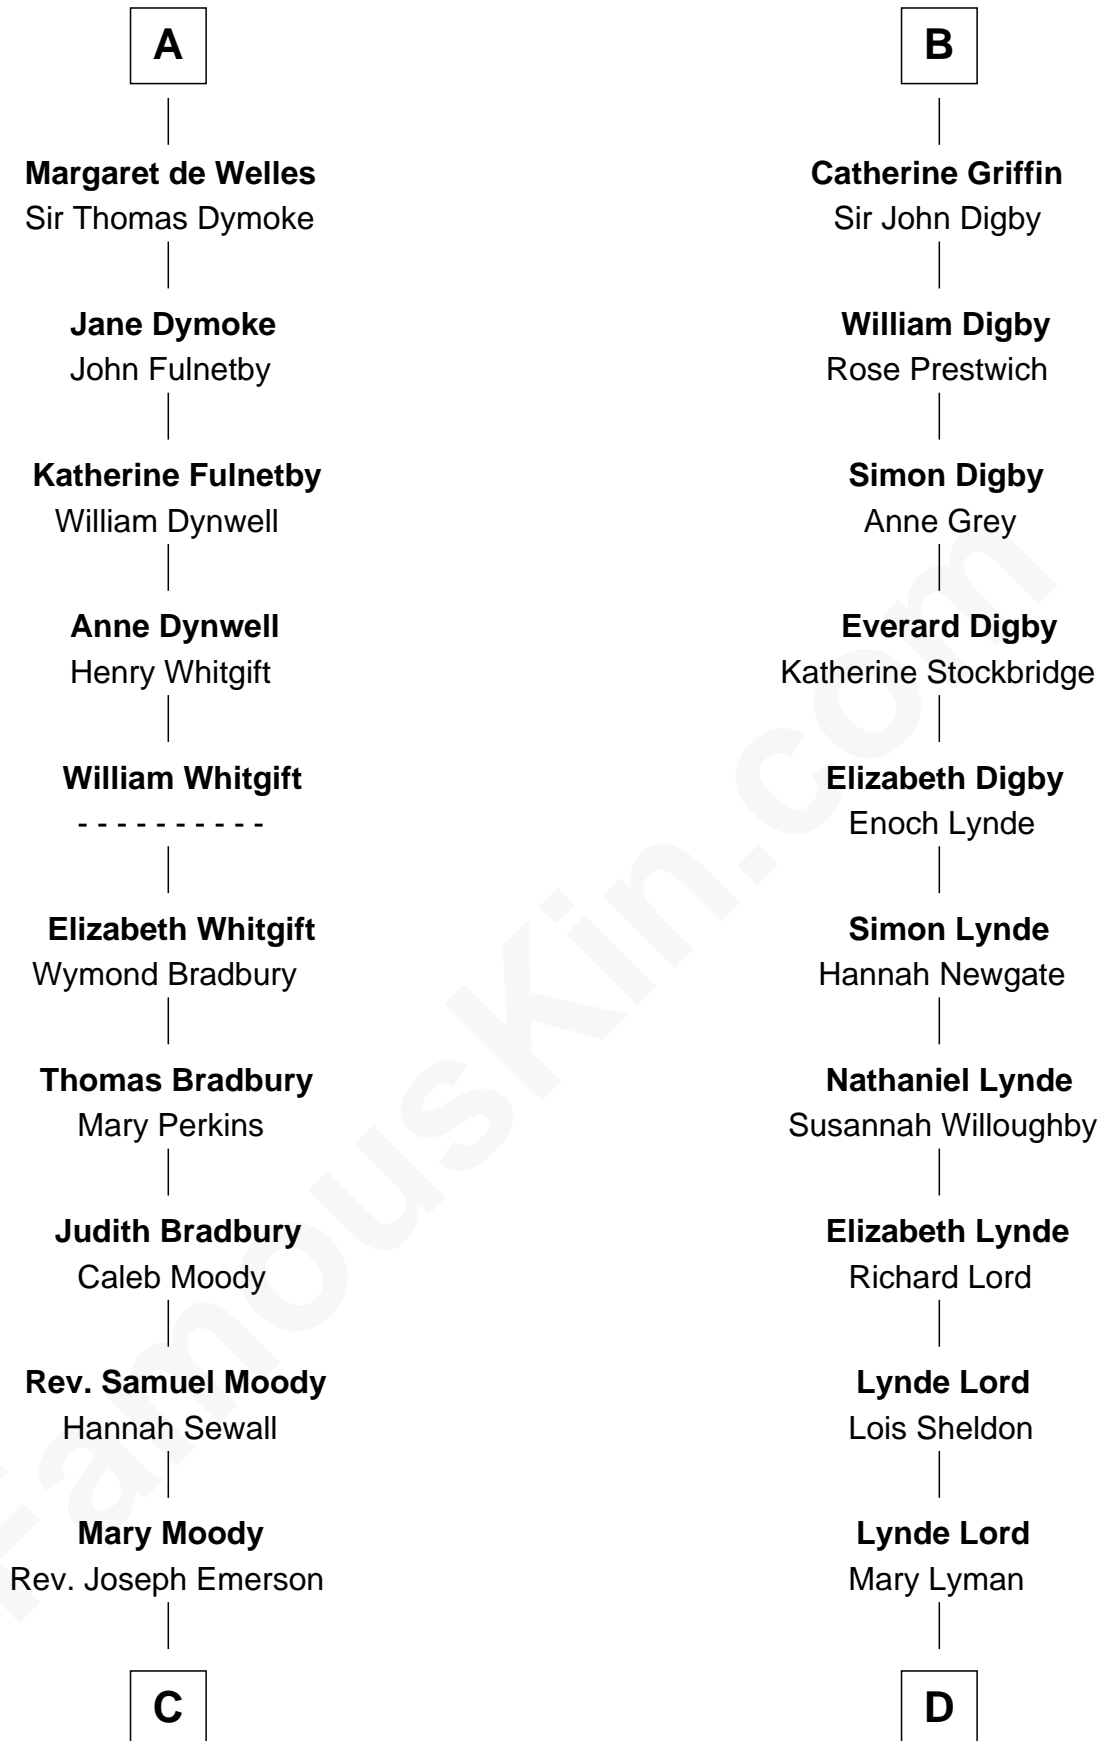

FamousKin.com

Relationship Chart of

Ralph Waldo Emerson

American Poet

19th cousin of

J.P. Morgan

American Banker and Art Collector

Sir William de Cantilupe

Eve de Braiose

FamousKin.com