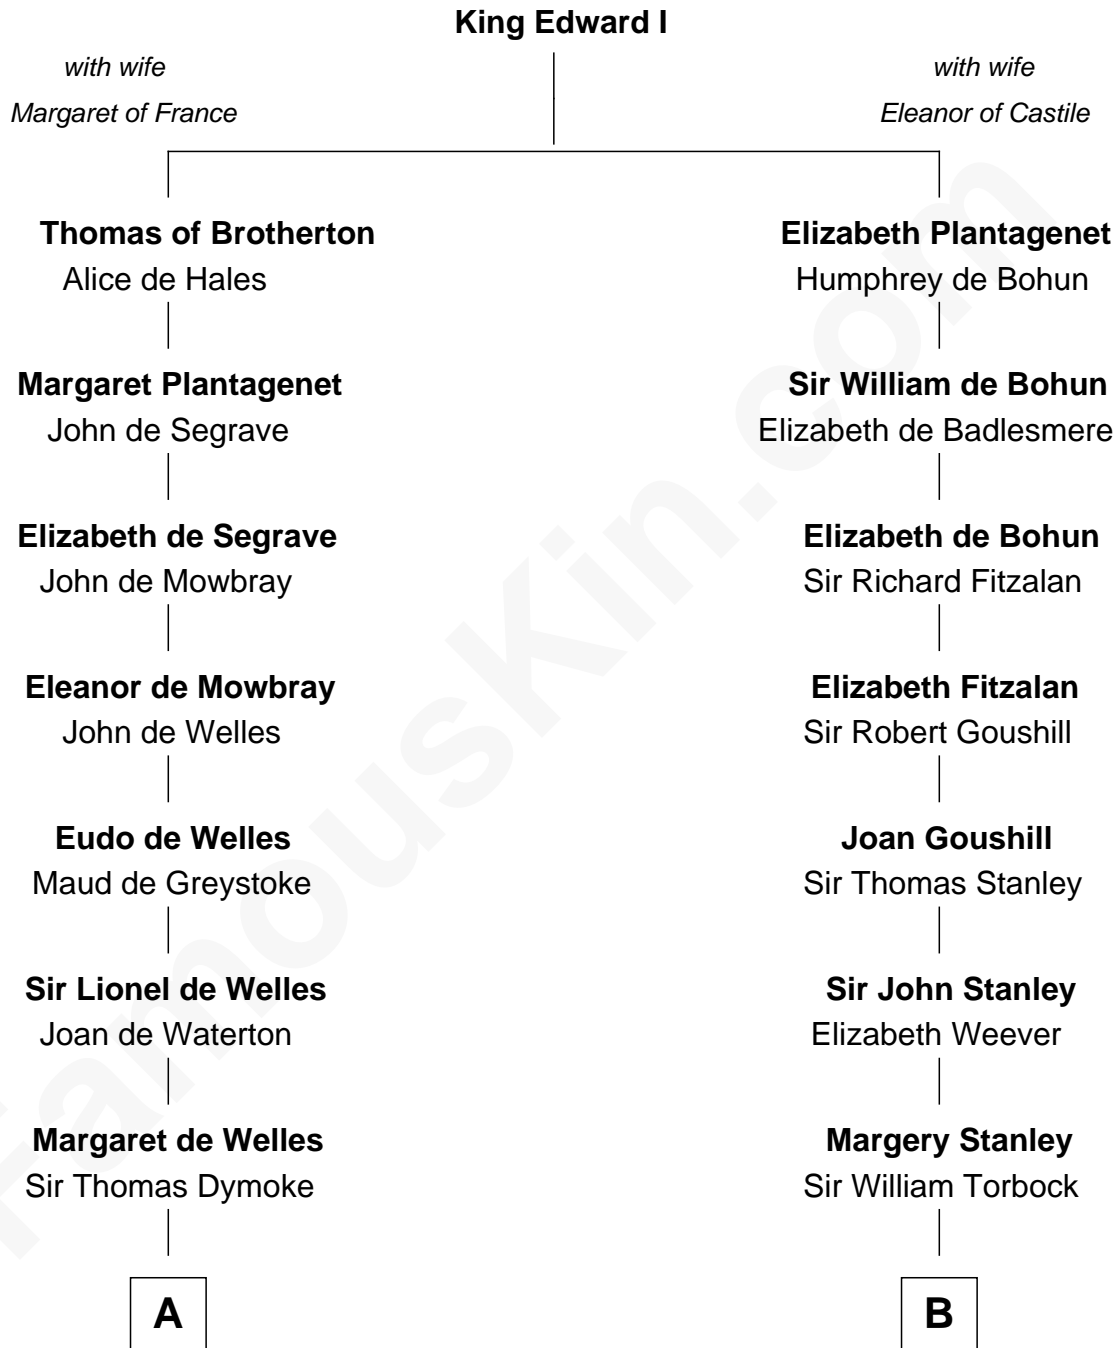

**FamousKin.com**  
**Relationship Chart of**  
**Ralph Waldo Emerson**  
*American Poet*

18th cousin 1 time removed of  
**Juliette Gordon Low**  
*Founder of the Girl Scouts*

**C**

**Rev. William Emerson**