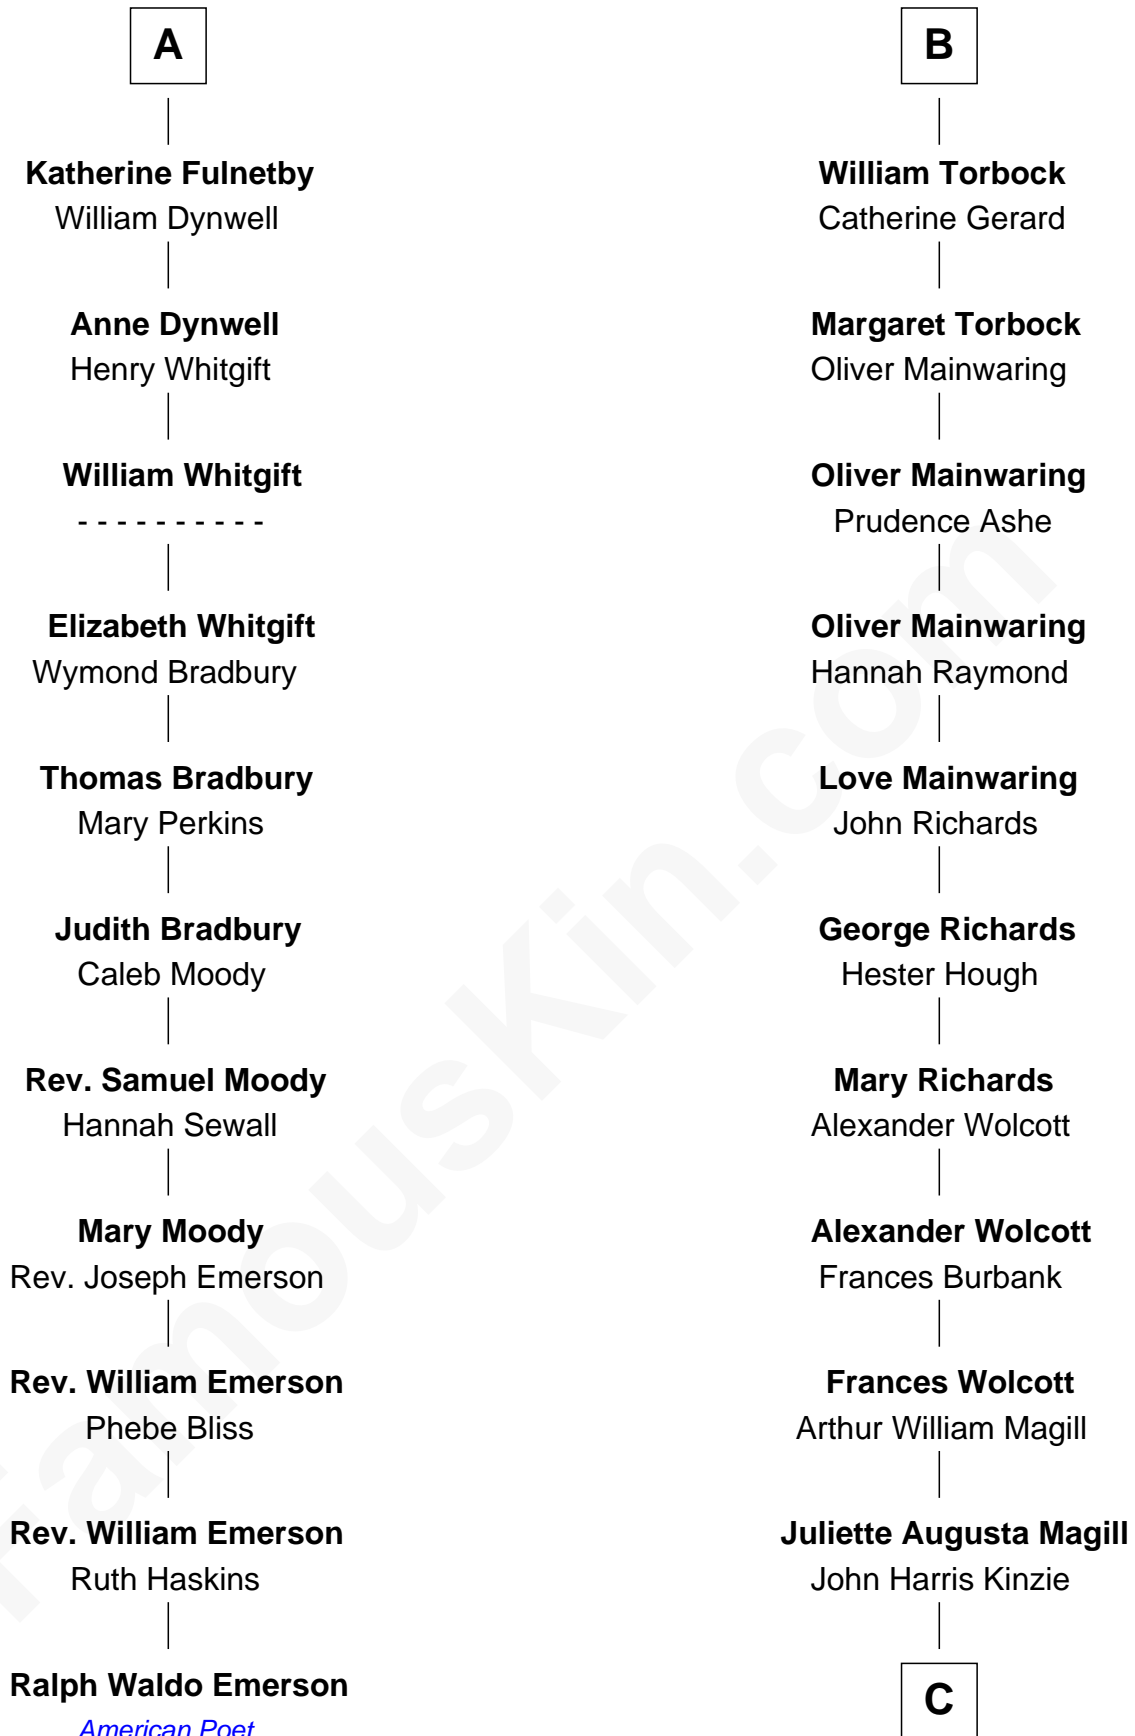

FamousKin.com
Relationship Chart of
Ralph Waldo Emerson
American Poet

17th cousin 1 time removed of

Juliette Gordon Low
Founder of the Girl Scouts

Henry Plantagenet
Maud de Chaworth

C

Eleanor Lytle Kinzie
William Washington Gordon

Juliette Gordon Low
Founder of the Girl Scouts

FamousKin.com