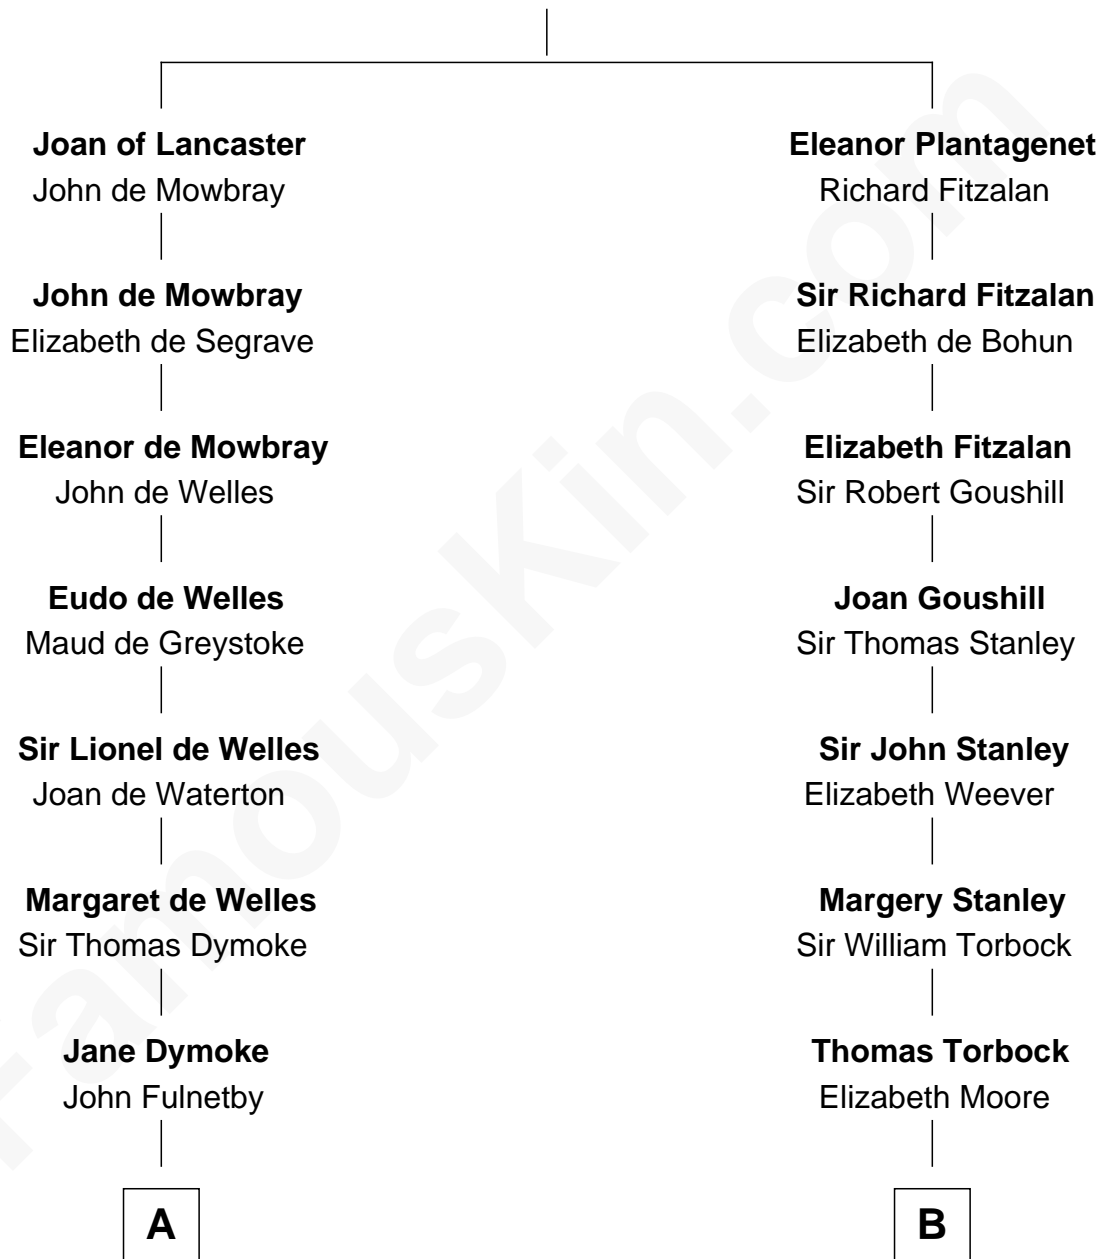

FamousKin.com
Relationship Chart of
Ralph Waldo Emerson
American Poet

17th cousin 1 time removed of

Juliette Gordon Low
Founder of the Girl Scouts

Henry Plantagenet
Maud de Chaworth

C

Eleanor Lytle Kinzie
William Washington Gordon

Juliette Gordon Low
Founder of the Girl Scouts

FamousKin.com