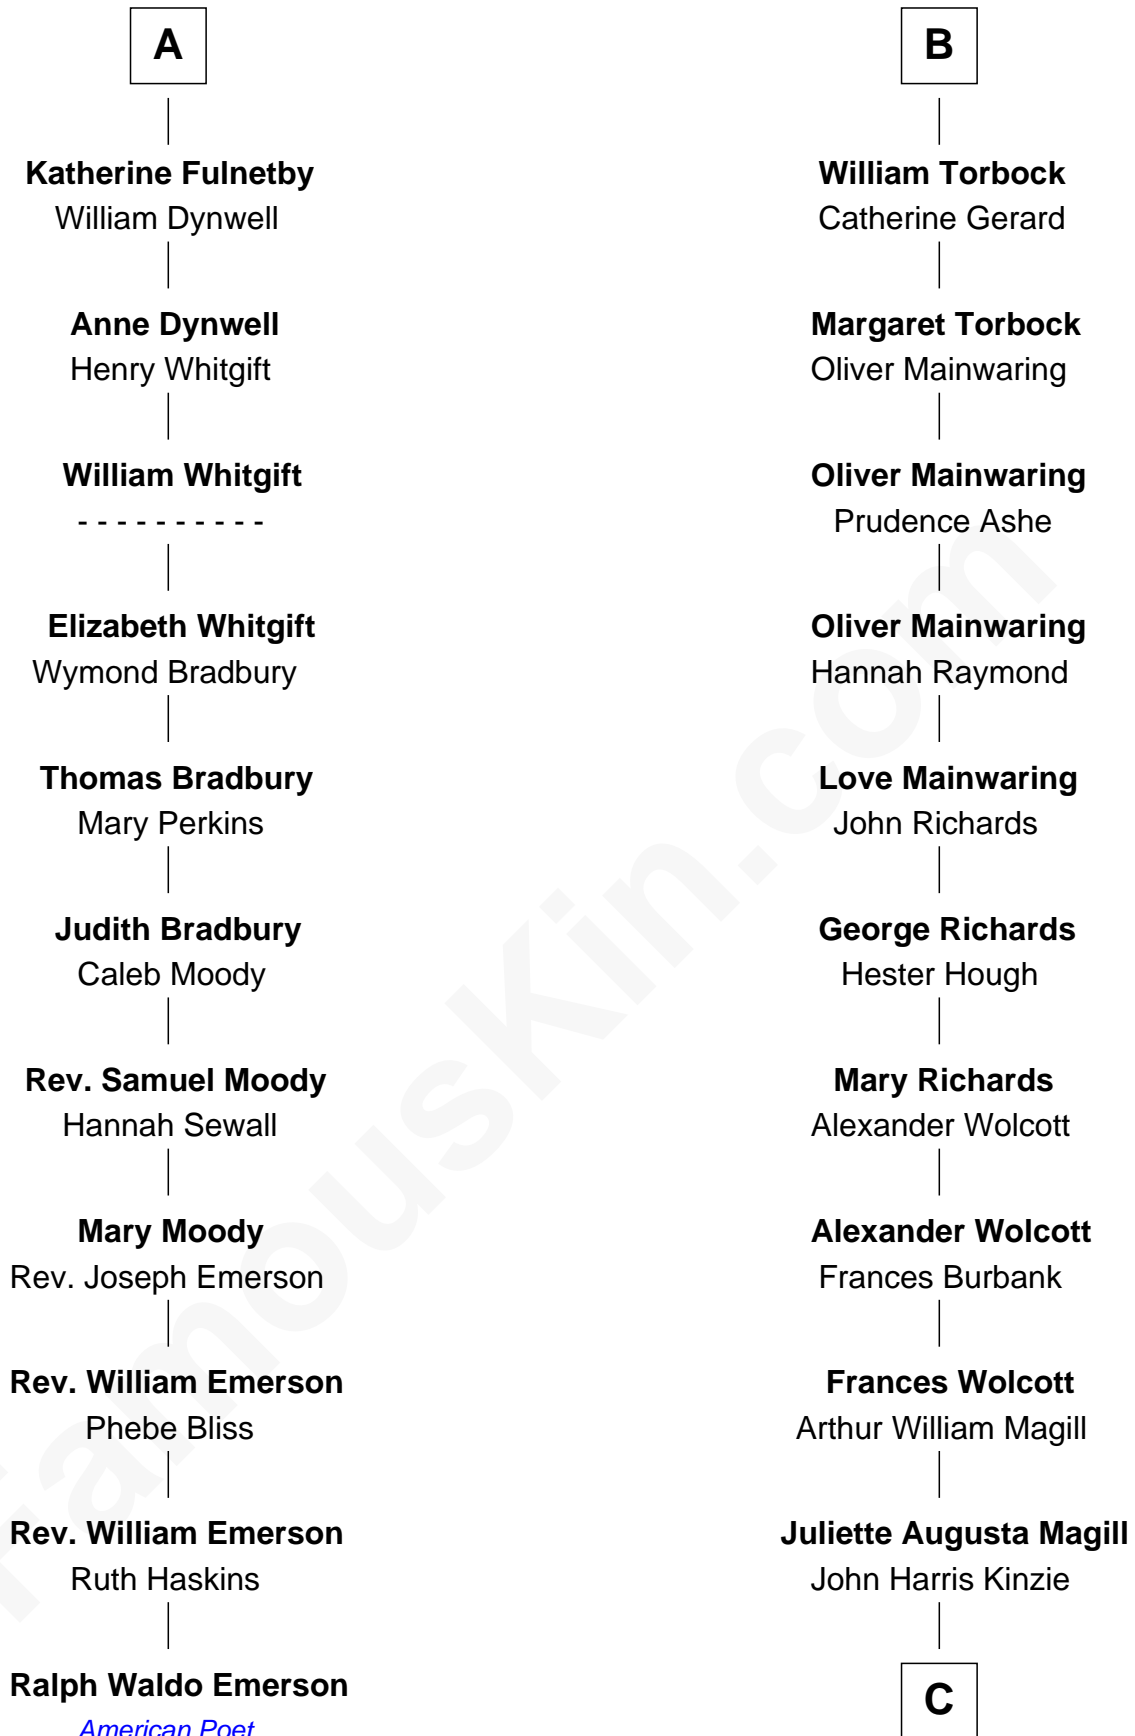

FamousKin.com

Relationship Chart of

Ralph Waldo Emerson

American Poet

17th cousin 1 time removed of

Juliette Gordon Low
Founder of the Girl Scouts

Bartholomew de Badlesmere
Margaret de Clare

Margery de Badlesmere

Joan de Waterton

Margaret de Welles

Sir Thomas Dymoke

Jane Dymoke

John Fulnetby

A

Elizabeth de Badlesmere

Sir William de Bohun

Elizabeth de Bohun

Sir Richard Fitzalan

Elizabeth Fitzalan

Sir Robert Goushill

Joan Goushill

Sir Thomas Stanley

Sir John Stanley

Elizabeth Weever

Margery Stanley

Sir William Torbock

Thomas Torbock

Elizabeth Moore

B

C

Eleanor Lytle Kinzie
William Washington Gordon

Juliette Gordon Low
Founder of the Girl Scouts