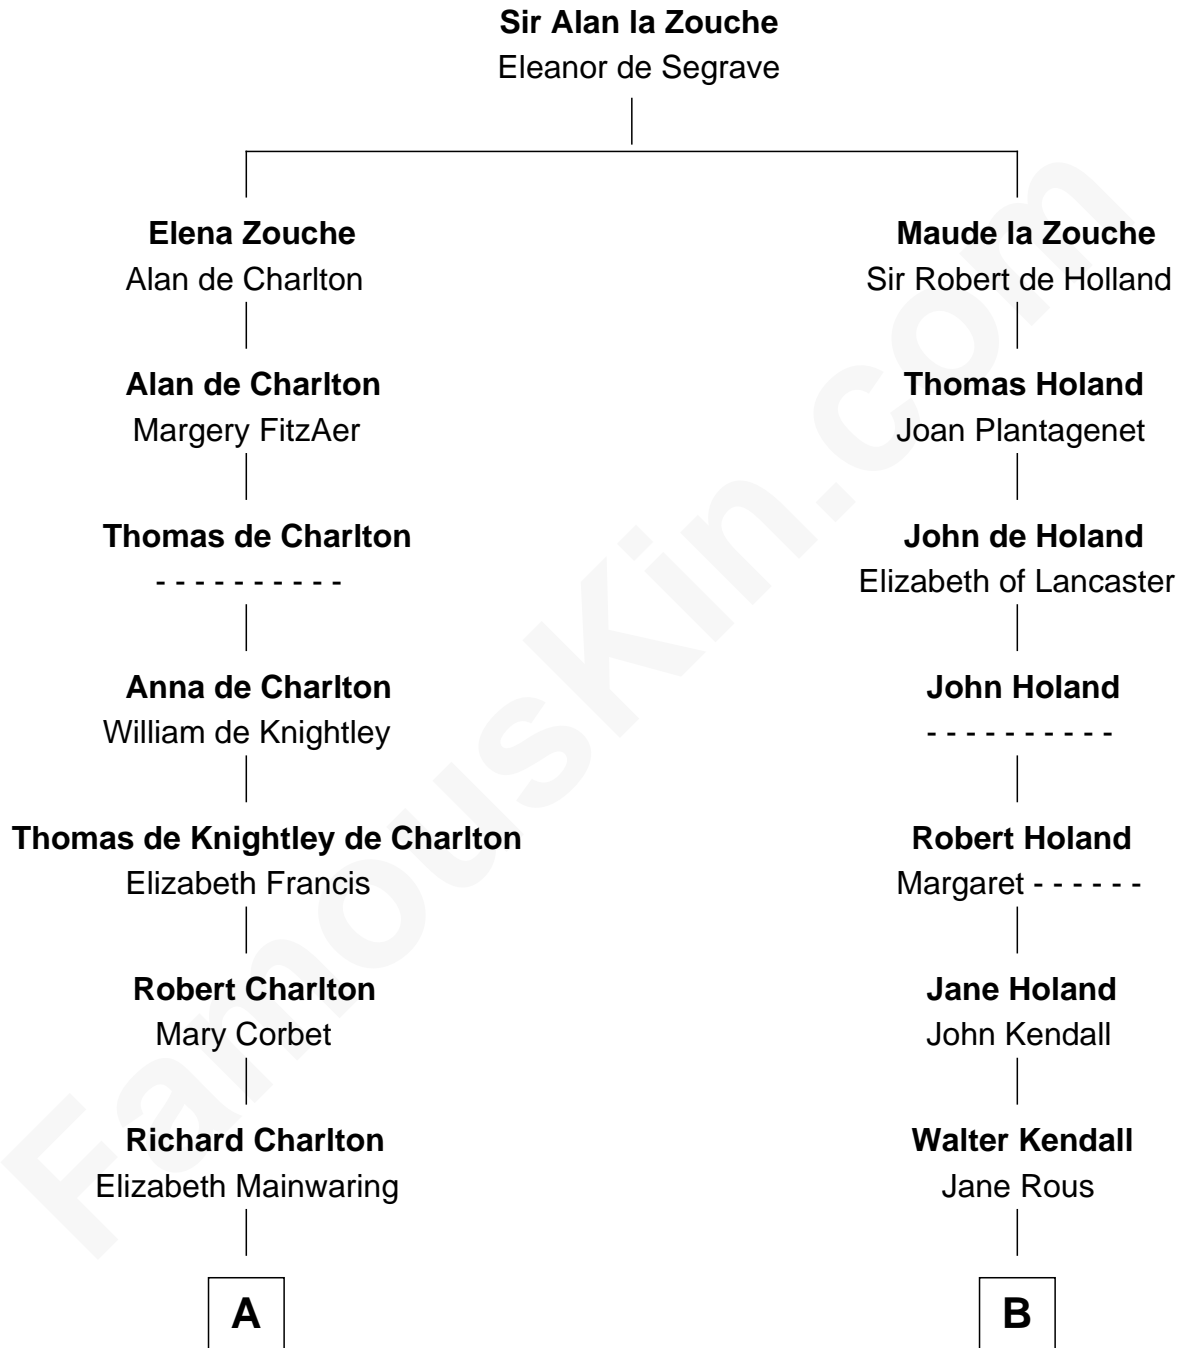

FamousKin.com

Relationship Chart of

Ralph Waldo Emerson

American Poet

17th cousin 2 times removed of

Juliette Gordon Low
Founder of the Girl Scouts

C

Juliette Augusta Magill