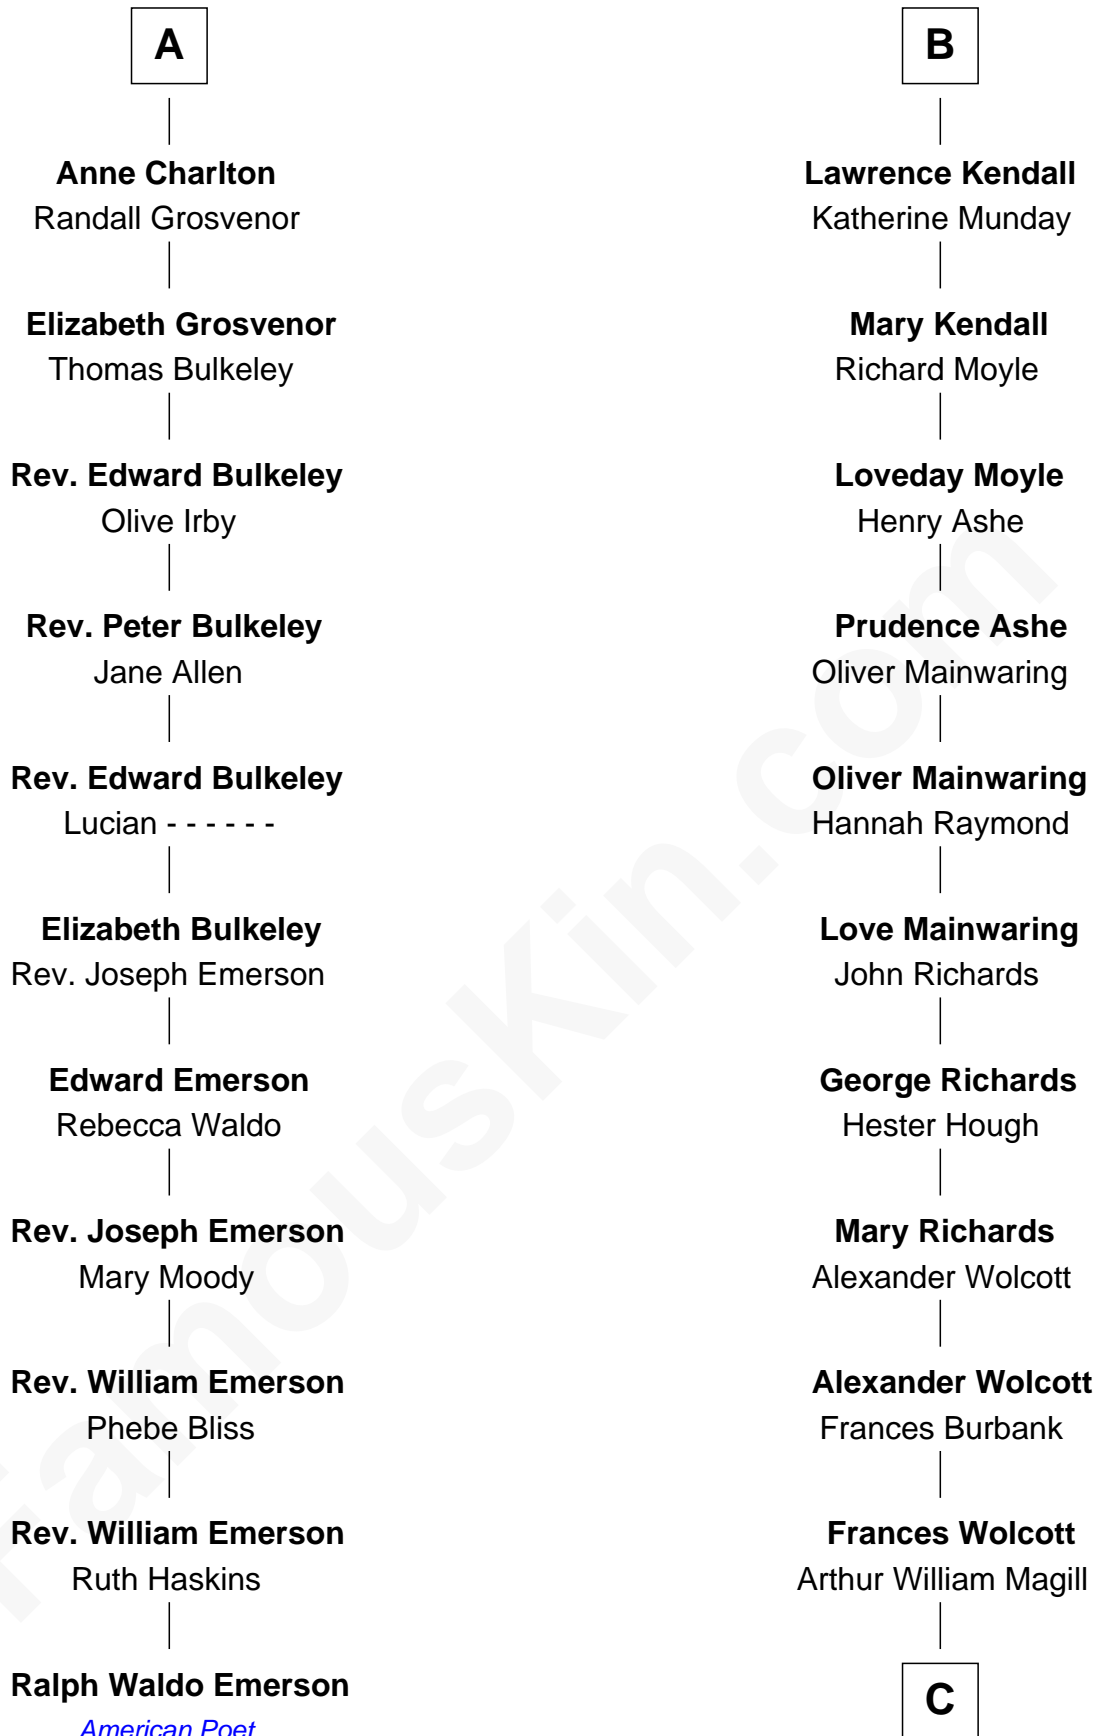

FamousKin.com

Relationship Chart of

Ralph Waldo Emerson

American Poet

17th cousin 2 times removed of

Juliette Gordon Low
Founder of the Girl Scouts

C

Juliette Augusta Magill