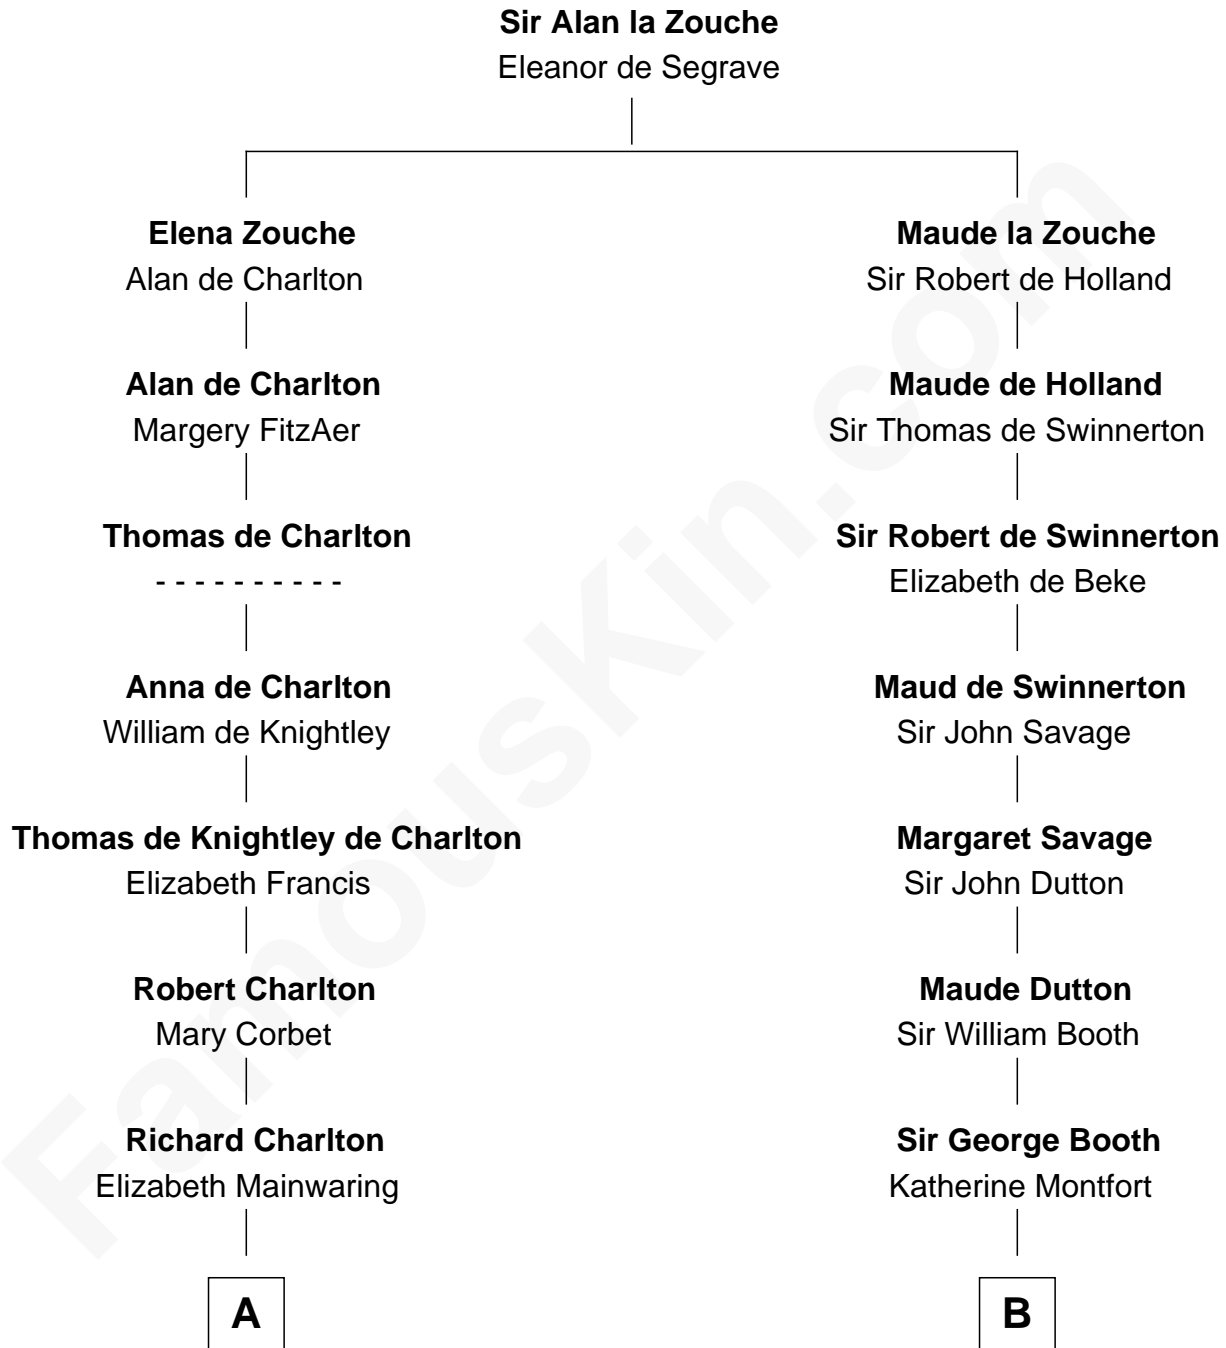

FamousKin.com

Relationship Chart of

Ralph Waldo Emerson

American Poet

17th cousin 1 time removed of

Stephen A. Douglas

Participated in Lincoln-Douglas Debates

C

Sarah Fiske

Dr. Stephen Arnold Douglass

Stephen A. Douglas

[The Lincoln-Douglas Debates](#)

FamousKin.com