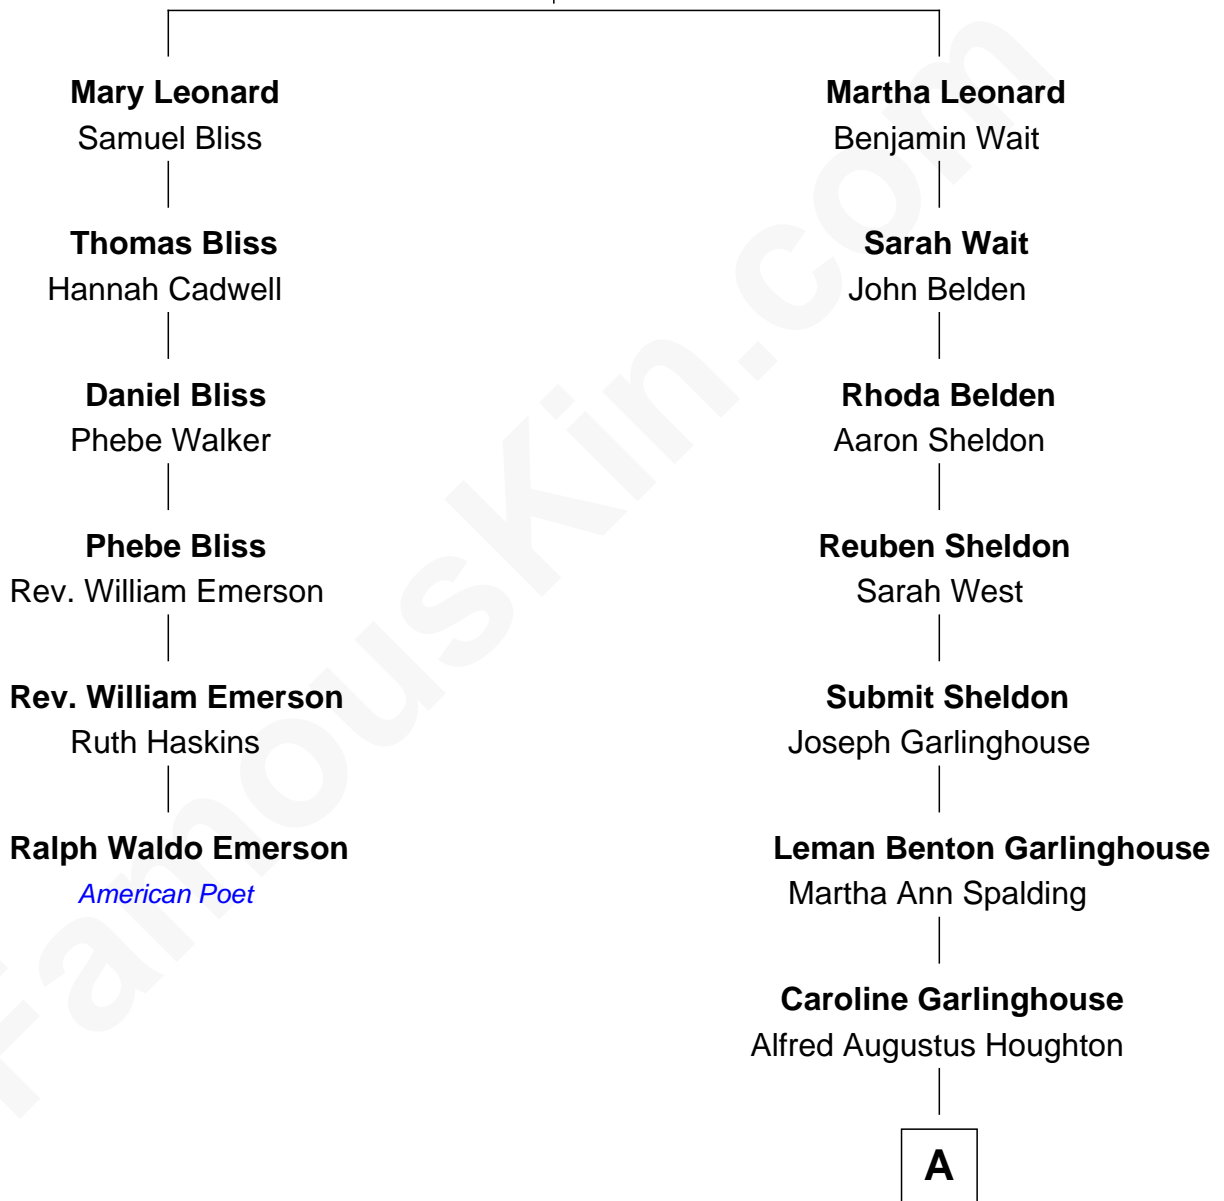

FamousKin.com

Relationship Chart of

Ralph Waldo Emerson

American Poet

5th cousin 3 times removed of

Katharine Hepburn

Movie Actress

John Leonard

Sarah Heald

A

|
Katharine Martha Houghton

Thomas Norval Hepburn

|
Katharine Hepburn

Movie Actress

FamousKin.com