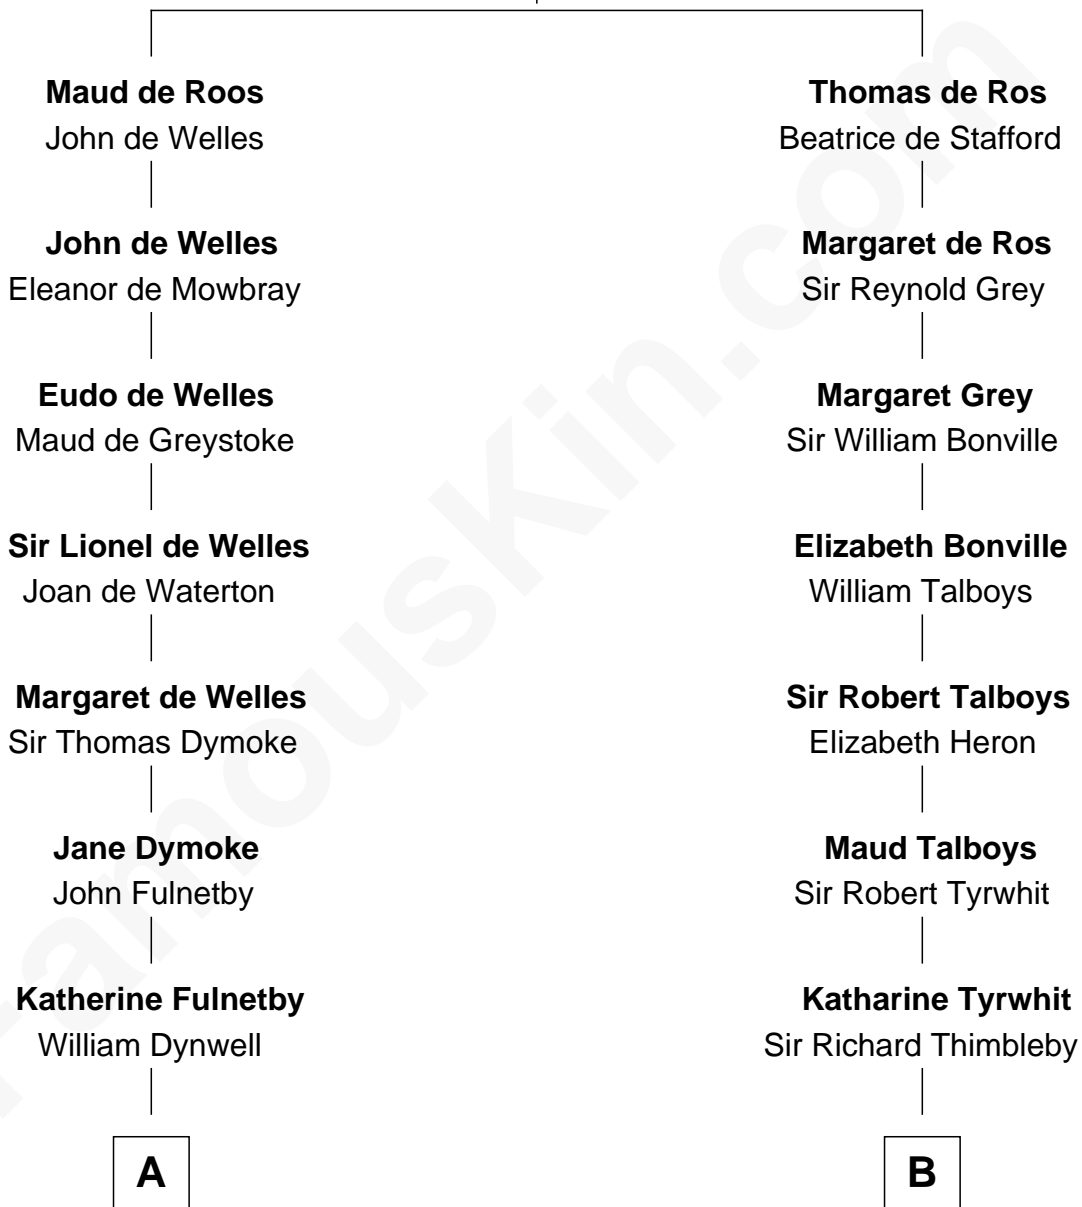

## Relationship Chart of

### Ralph Waldo Emerson

*American Poet*

16th cousin 2 times removed of

### Katharine Hepburn

*Movie Actress*

**Sir William de Ros**  
Margery de Badlesmere

C

|  
**Katharine Martha Houghton**

Thomas Norval Hepburn

|  
**Katharine Hepburn**

*Movie Actress*