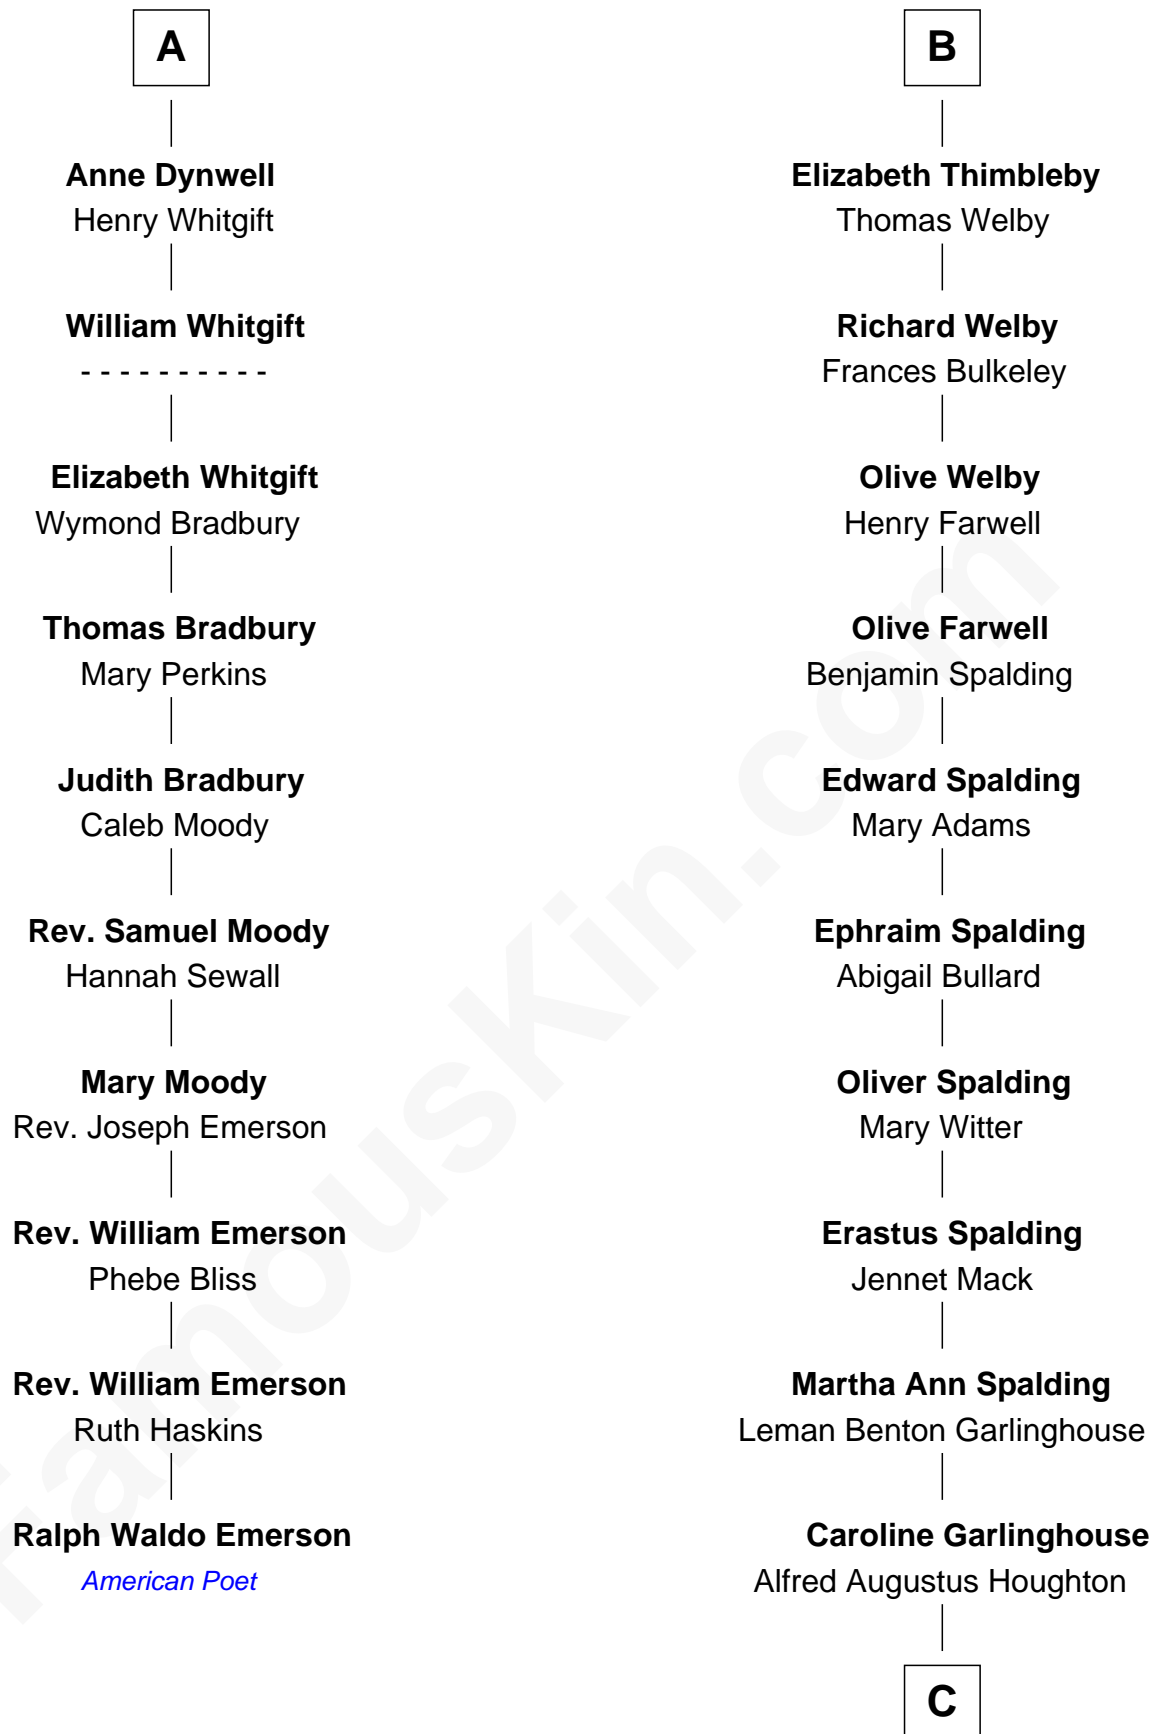

## Relationship Chart of

### Ralph Waldo Emerson

*American Poet*

16th cousin 2 times removed of

### Katharine Hepburn

*Movie Actress*

**Sir William de Ros**  
Margery de Badlesmere

C

|  
**Katharine Martha Houghton**

Thomas Norval Hepburn

|  
**Katharine Hepburn**

*Movie Actress*