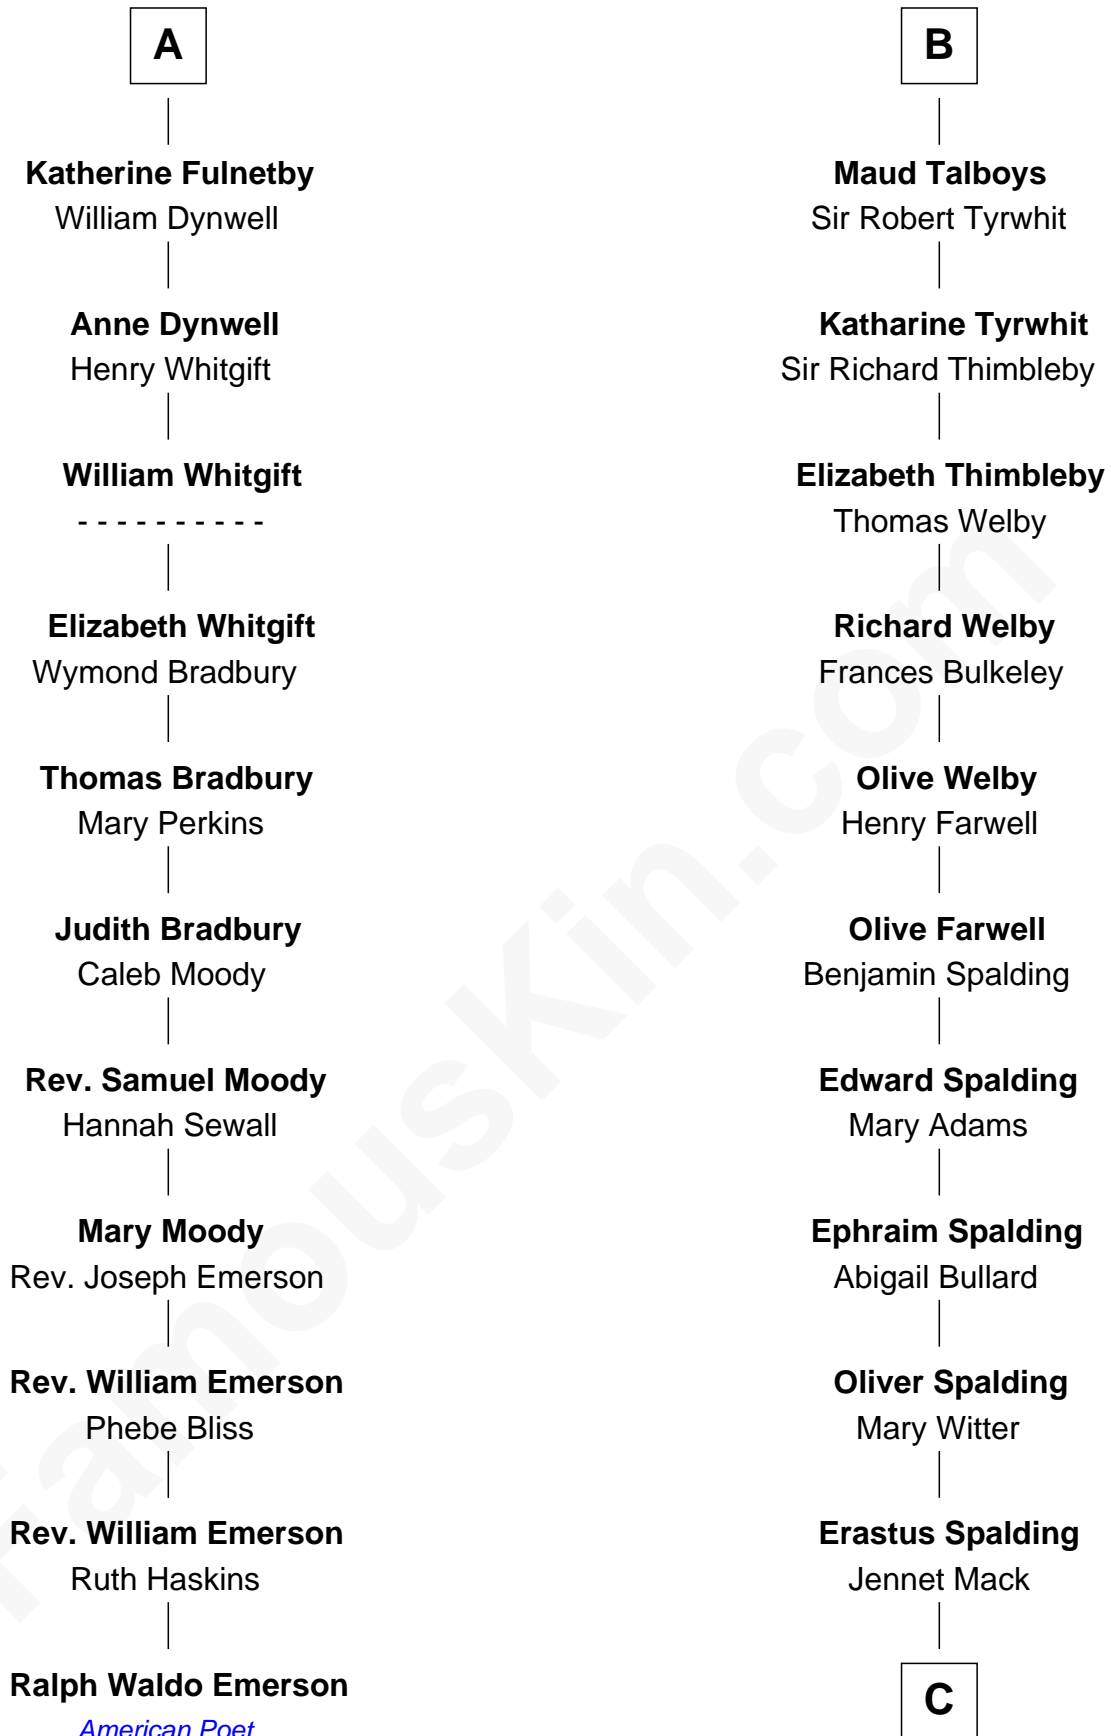

## Relationship Chart of Ralph Waldo Emerson

*American Poet*

17th cousin 3 times removed of

**Katharine Hepburn**

*Movie Actress*

**Sir Hugh I de Audley**

Iseult de Mortimer

**C**

**Martha Ann Spalding**

Leman Benton Garlinghouse

**Caroline Garlinghouse**

Alfred Augustus Houghton

**Katharine Martha Houghton**

Thomas Norval Hepburn

**Katharine Hepburn**

*Movie Actress*