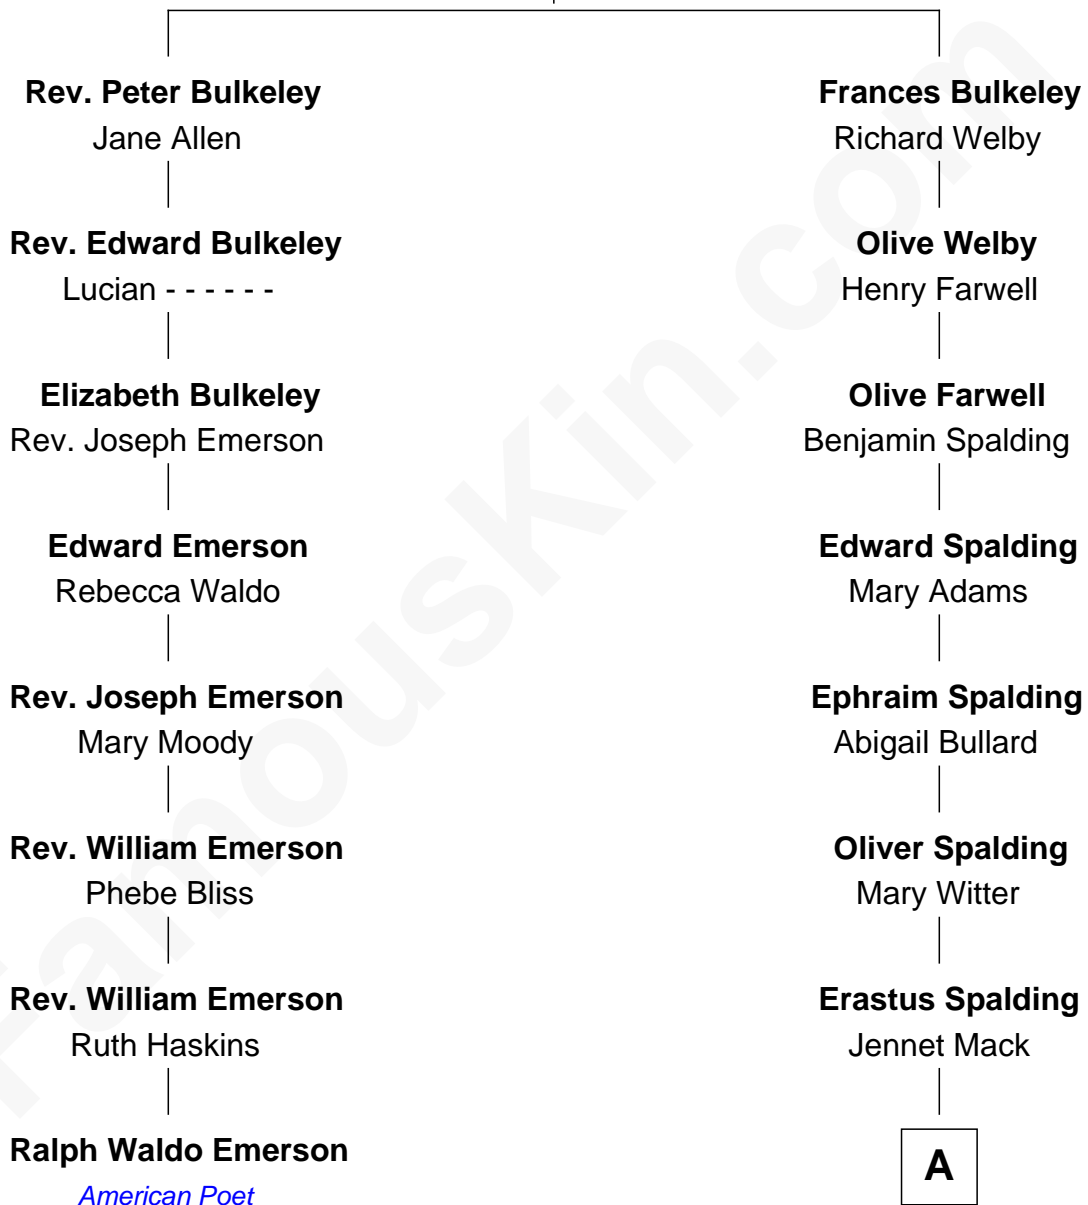

## Relationship Chart of

### Ralph Waldo Emerson

*American Poet*

7th cousin 3 times removed of

### Katharine Hepburn

*Movie Actress*

**Rev. Edward Bulkeley**

Olive Irby

**A**

**Martha Ann Spalding**

Leman Benton Garlinghouse

**Caroline Garlinghouse**